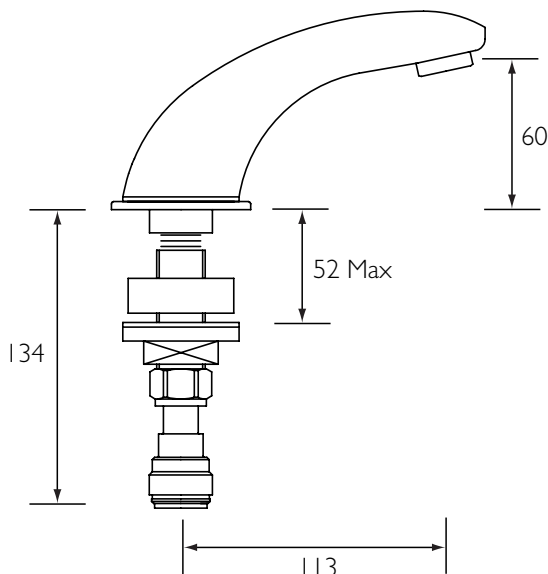

### Pulse 8 Automatic Swan Basin Spout

Product Code  
ABS100-CP

Finish/Model Type  
Chrome

Weblink

<http://www.specifybristan.com/ABS100CP>

- Non-touch control, using latest generation capacitive sensing technology
- Supports infection control measures
- Vandal resistant, with no accessible working parts
- Automatic switch off supports water saving
- BREEAM compliant
- Choice of battery or mains powered operation

**WRAS**

Recommended items: visit [www.specifybristan.com](http://www.specifybristan.com)

Pulse 8 power pack

Pulse 8 battery pack

Thermostatic mixing valves

All measurements in mm (unless stated otherwise)  
Inlet connection 15mm