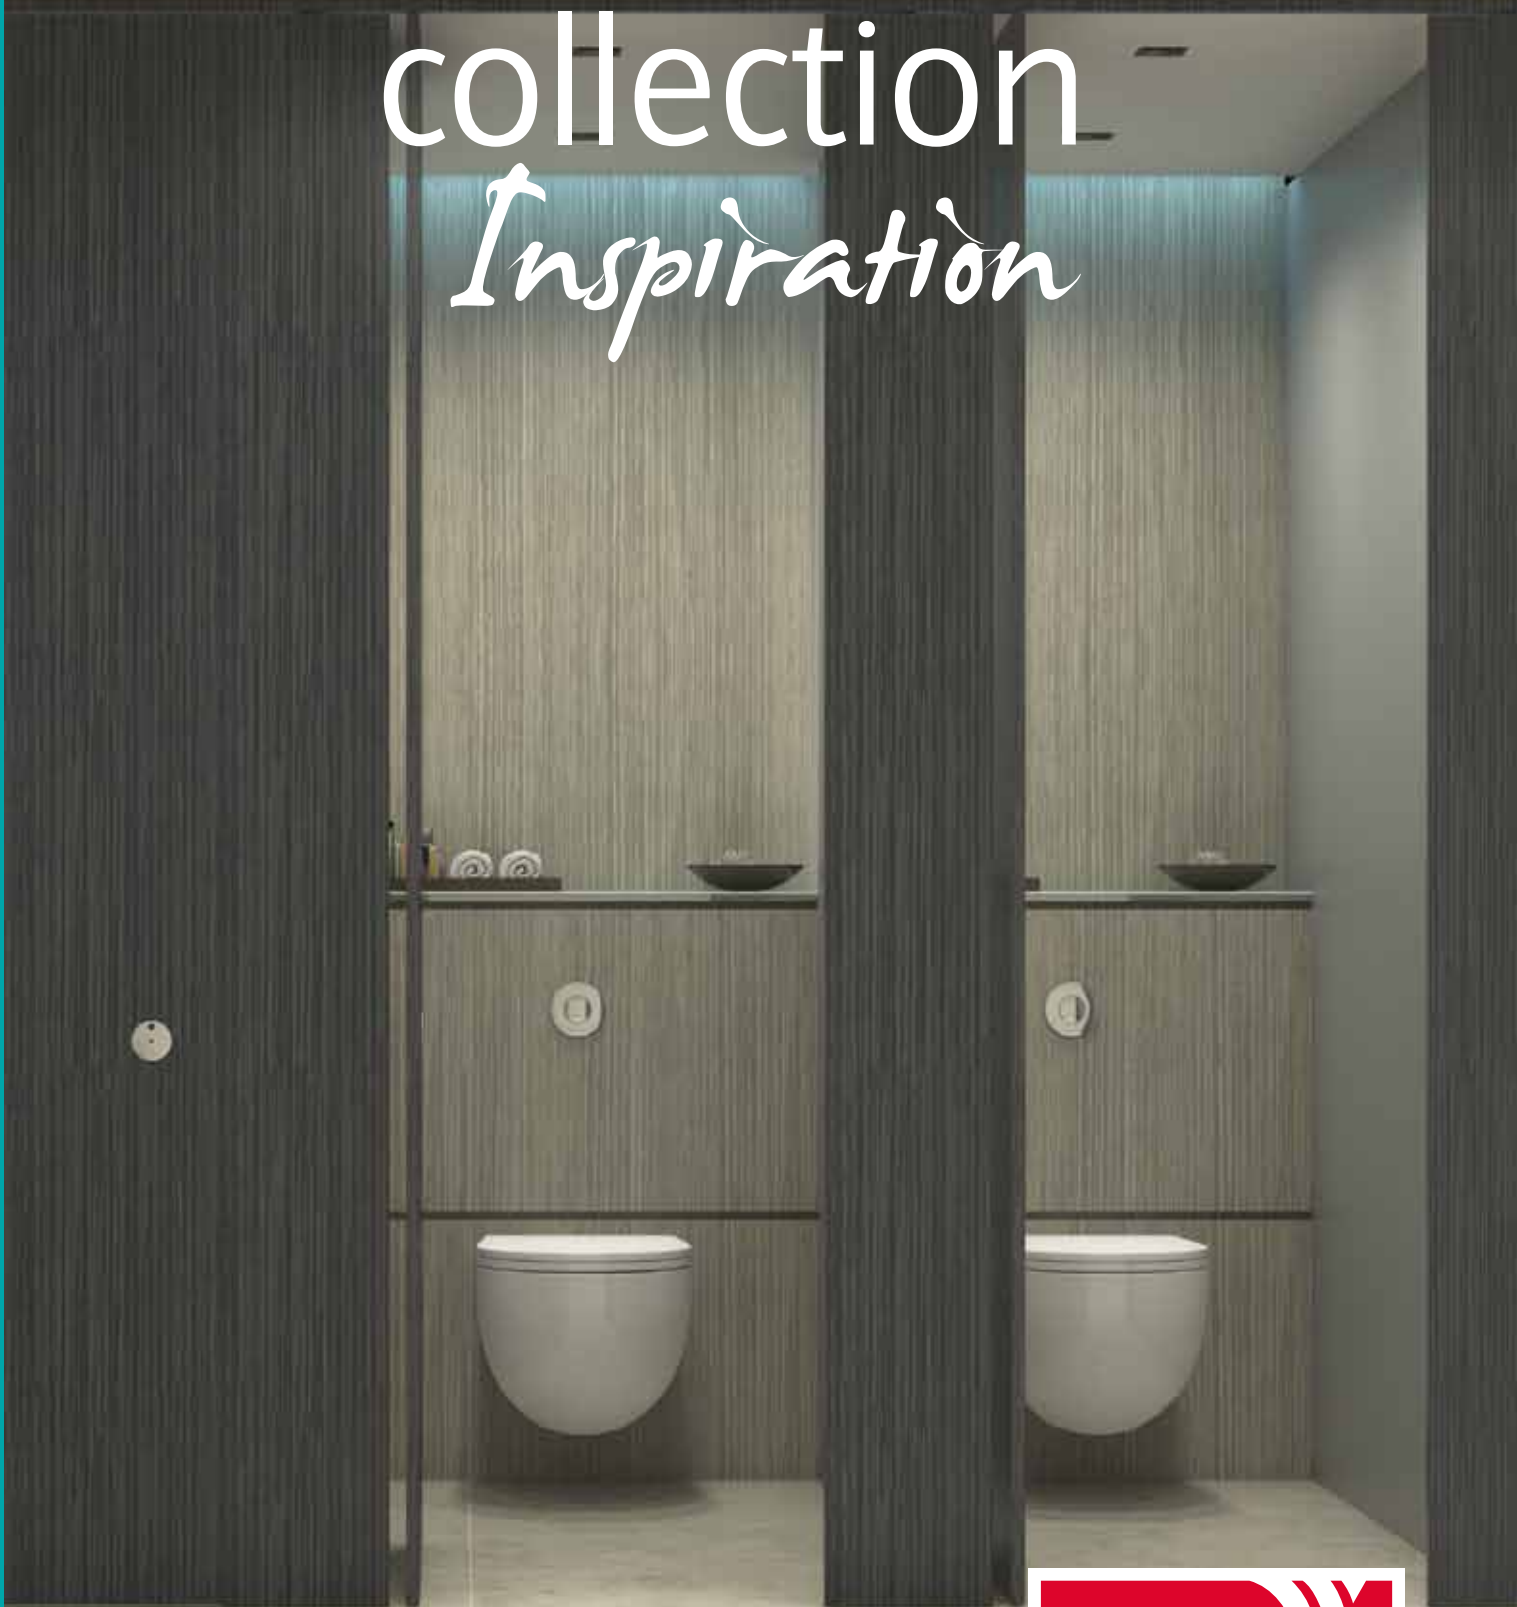

Washroom collection *Inspiration*

HPL
Compact
Panoprey

■ We create for you

Our commitment to you

• Laminate expertise

For over 20 years, Polyrey has been the market leader in the manufacturing and supply of High Pressure Laminate and Compact Grade Laminate, available in sheet sizes specifically suited for washrooms and related applications: schools, hospitals, airports, swimming pools, offices, hotels, retail...