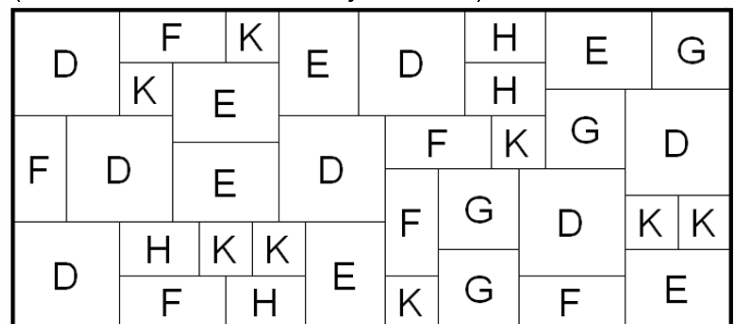

Medium Patio Pack Patterns

Pack Quantities :-

- D - 7 No. 600x600mm
- E 6 No. 600x450mm
- F - 6 No. 600x300mm
- G - 4 No. 450x450mm
- H - 4 No. 450x300mm
- K - 8 No. 300x300mm

All dimensions are approximate.

Dimensions - 2.74m x 2.74m
(includes a nominal 10mm joint width)

Pattern Area = 7.61 sq.m.

Dimensions - 1.37m x 5.49m (includes a nominal 10mm joint width)

Pattern Area = 7.61 sq.m.

Dimensions - 2.91m x 2.45m
(includes a nominal 10mm joint width)

Pattern Area = 7.13 sq.m.
(excludes 1xF & 3xK from full pack quantities)

Dimensions - 1.83m x 4.12m
(includes a nominal 10mm joint width)

Pattern Area = 7.61 sq.m.

All flag dimensions stated are nominal and joint widths are accounted for in any patio plan dimensions. Overall area coverage figures also include a nominal 10mm joint width. Depending on patterns and layouts joint widths may need to vary slightly to continue pattern lines through the patio. Brett Landscaping cannot be held responsible for any excess or shortfall of units resulting from these statistics.