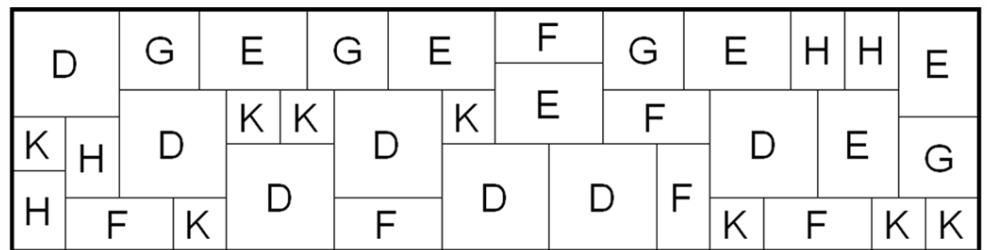

Medium Patio Pack Patterns

Pack Quantities :-

- D - 7 No. 600x600mm
- E 6 No. 600x450mm
- F - 6 No. 600x300mm
- G - 4 No. 450x450mm
- H - 4 No. 450x300mm
- K - 8 No. 300x300mm

All dimensions are approximate.

Dimensions - 2.74m x 2.74m
(includes a nominal 10mm joint width)

Pattern Area = 7.61 sq.m.

Dimensions - 1.37m x 5.49m (includes a nominal 10mm joint width)

Pattern Area = 7.61 sq.m.

Dimensions - 2.91m x 2.45m
(includes a nominal 10mm joint width)

Pattern Area = 7.13 sq.m.
(excludes 1xF & 3xK from full pack quantities)

Dimensions - 1.83m x 4.12m
(includes a nominal 10mm joint width)

Pattern Area = 7.61 sq.m.

All flag dimensions stated are nominal and joint widths are accounted for in any patio plan dimensions. Overall area coverage figures also include a nominal 10mm joint width. Depending on patterns and layouts joint widths may need to vary slightly to continue pattern lines through the patio. Brett Landscaping cannot be held responsible for any excess or shortfall of units resulting from these statistics.