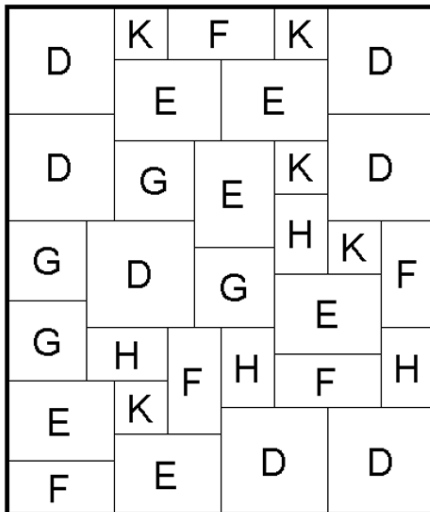

Medium Patio Pack Patterns

Pack Quantities :-

- D - 7 No. 600x600mm
- E 6 No. 600x450mm
- F - 6 No. 600x300mm
- G - 4 No. 450x450mm
- H - 4 No. 450x300mm
- K - 8 No. 300x300mm

All dimensions are approximate.

Dimensions - 2.74m x 2.74m
(includes a nominal 10mm joint width)

Pattern Area = 7.61 sq.m.

Dimensions - 1.37m x 5.49m (includes a nominal 10mm joint width)

Pattern Area = 7.61 sq.m.

Dimensions - 2.91m x 2.45m
(includes a nominal 10mm joint width)

Pattern Area = 7.13 sq.m.
(excludes 1xF & 3xK from full pack quantities)

Dimensions - 1.83m x 4.12m
(includes a nominal 10mm joint width)

Pattern Area = 7.61 sq.m.

All flag dimensions stated are nominal and joint widths are accounted for in any patio plan dimensions. Overall area coverage figures also include a nominal 10mm joint width. Depending on patterns and layouts joint widths may need to vary slightly to continue pattern lines through the patio. Brett Landscaping cannot be held responsible for any excess or shortfall of units resulting from these statistics.