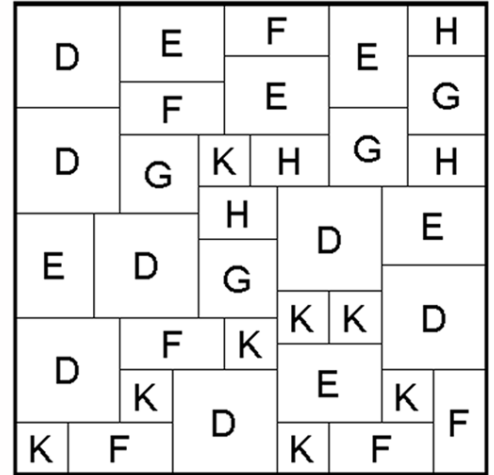

Medium Patio Pack Patterns

Pack Quantities :-

- D - 7 No. 600x600mm
- E 6 No. 600x450mm
- F - 6 No. 600x300mm
- G - 4 No. 450x450mm
- H - 4 No. 450x300mm
- K - 8 No. 300x300mm

All dimensions are approximate.

Dimensions - 2.74m x 2.74m
(includes a nominal 10mm joint width)

Pattern Area = 7.61 sq.m.

Dimensions - 1.37m x 5.49m (includes a nominal 10mm joint width)

Pattern Area = 7.61 sq.m.

Dimensions - 2.91m x 2.45m
(includes a nominal 10mm joint width)

Pattern Area = 7.13 sq.m.
(excludes 1xF & 3xK from full pack quantities)

Dimensions - 1.83m x 4.12m
(includes a nominal 10mm joint width)

Pattern Area = 7.61 sq.m.

All flag dimensions stated are nominal and joint widths are accounted for in any patio plan dimensions. Overall area coverage figures also include a nominal 10mm joint width. Depending on patterns and layouts joint widths may need to vary slightly to continue pattern lines through the patio. Brett Landscaping cannot be held responsible for any excess or shortfall of units resulting from these statistics.