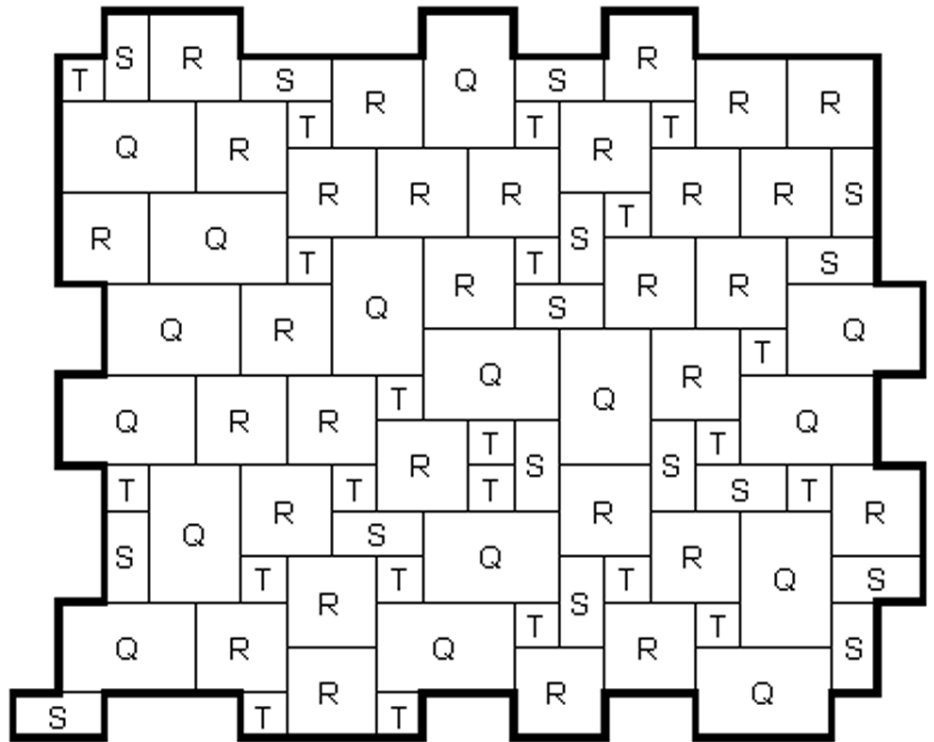

## Patio Pack Patterns

### Quartz

Pack Quantities :-

Q - 16 No. 600x400mm

R - 32 No. 400x400mm

S - 16 No. 400x200mm

T - 32 No. 200x200mm

Repeatable pattern on right

Dimensions - 3.69m x 3.09m

(includes a nominal 10mm joint width)

Total Area - 11.39 sq m

(Excludes 2xR and 10xT from full pack quantities)

All dimensions are approximate.

Pattern to the left shows how the above pattern repeats, it also shows how to square off the pattern using standard sizes.