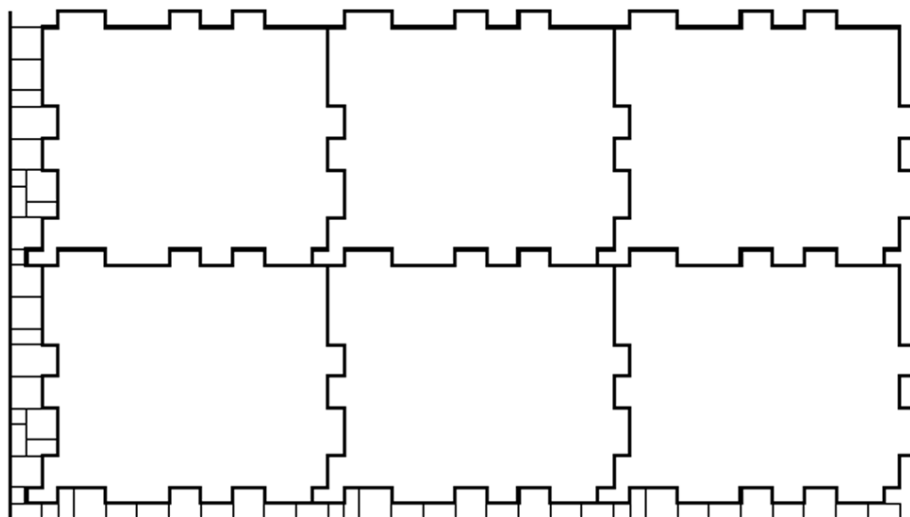

## Patio Pack Patterns

### Quartz

Pack Quantities :-

Q - 16 No. 600x400mm

R - 32 No. 400x400mm

S - 16 No. 400x200mm

T - 32 No. 200x200mm

Repeatable pattern on right

Dimensions - 3.69m x 3.09m

(includes a nominal 10mm joint width)

Total Area - 11.39 sq m

(Excludes 2xR and 10xT from full pack quantities)

All dimensions are approximate.

Pattern to the left shows how the above pattern repeats, it also shows how to square off the pattern using standard sizes.