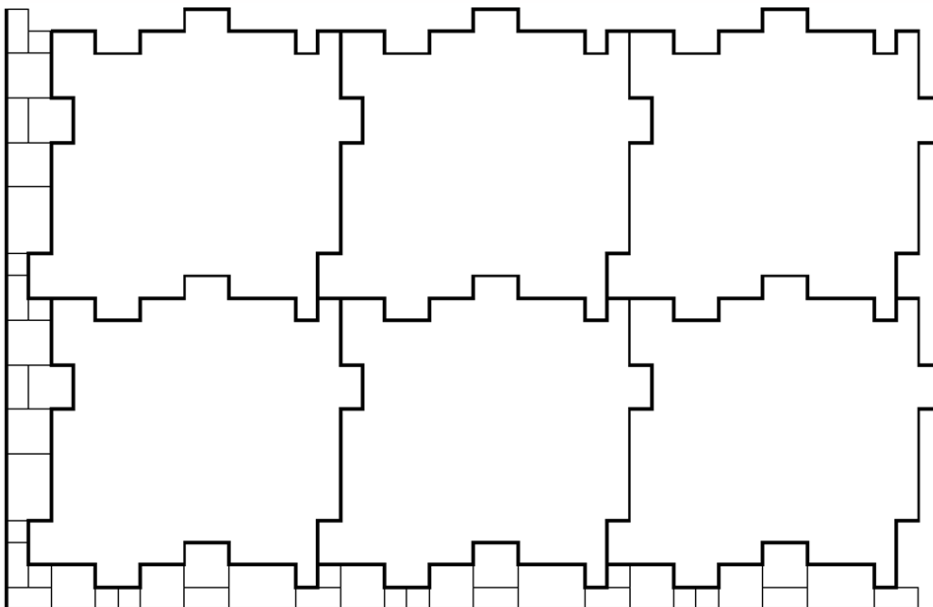

## Patio Pack Patterns

Sandstone, Slate and Limestone

Pack Quantities :-

- A - 13 No. 900x600mm
- D - 13 No. 600x600mm
- F - 13 No. 600x300mm
- K - 9 No. 300x300mm

Repeatable pattern on right

Dimensions - 3.66m x 3.96m  
(includes a nominal 10mm joint width)

Total Area - 14.53 sq m  
(Excludes 1xD, 2F & 1xK from full pack quantities)

All dimensions are approximate.

Pattern to the left shows how the above pattern repeats, it also shows how to square off the pattern using standard sizes.