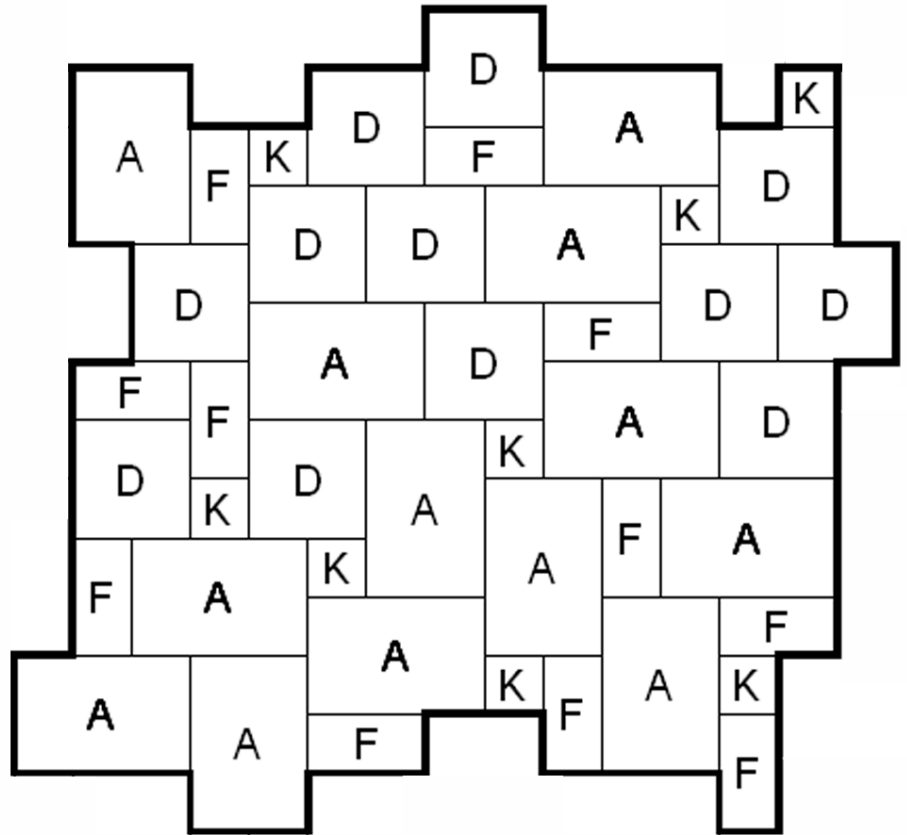

## Patio Pack Patterns

Sandstone, Slate and Limestone

Pack Quantities :-

- A - 13 No. 900x600mm
- D - 13 No. 600x600mm
- F - 13 No. 600x300mm
- K - 9 No. 300x300mm

Repeatable pattern on right

Dimensions - 3.66m x 3.96m  
(includes a nominal 10mm joint width)

Total Area - 14.53 sq m  
(Excludes 1xD, 2F & 1xK from full pack quantities)

All dimensions are approximate.

Pattern to the left shows how the above pattern repeats, it also shows how to square off the pattern using standard sizes.