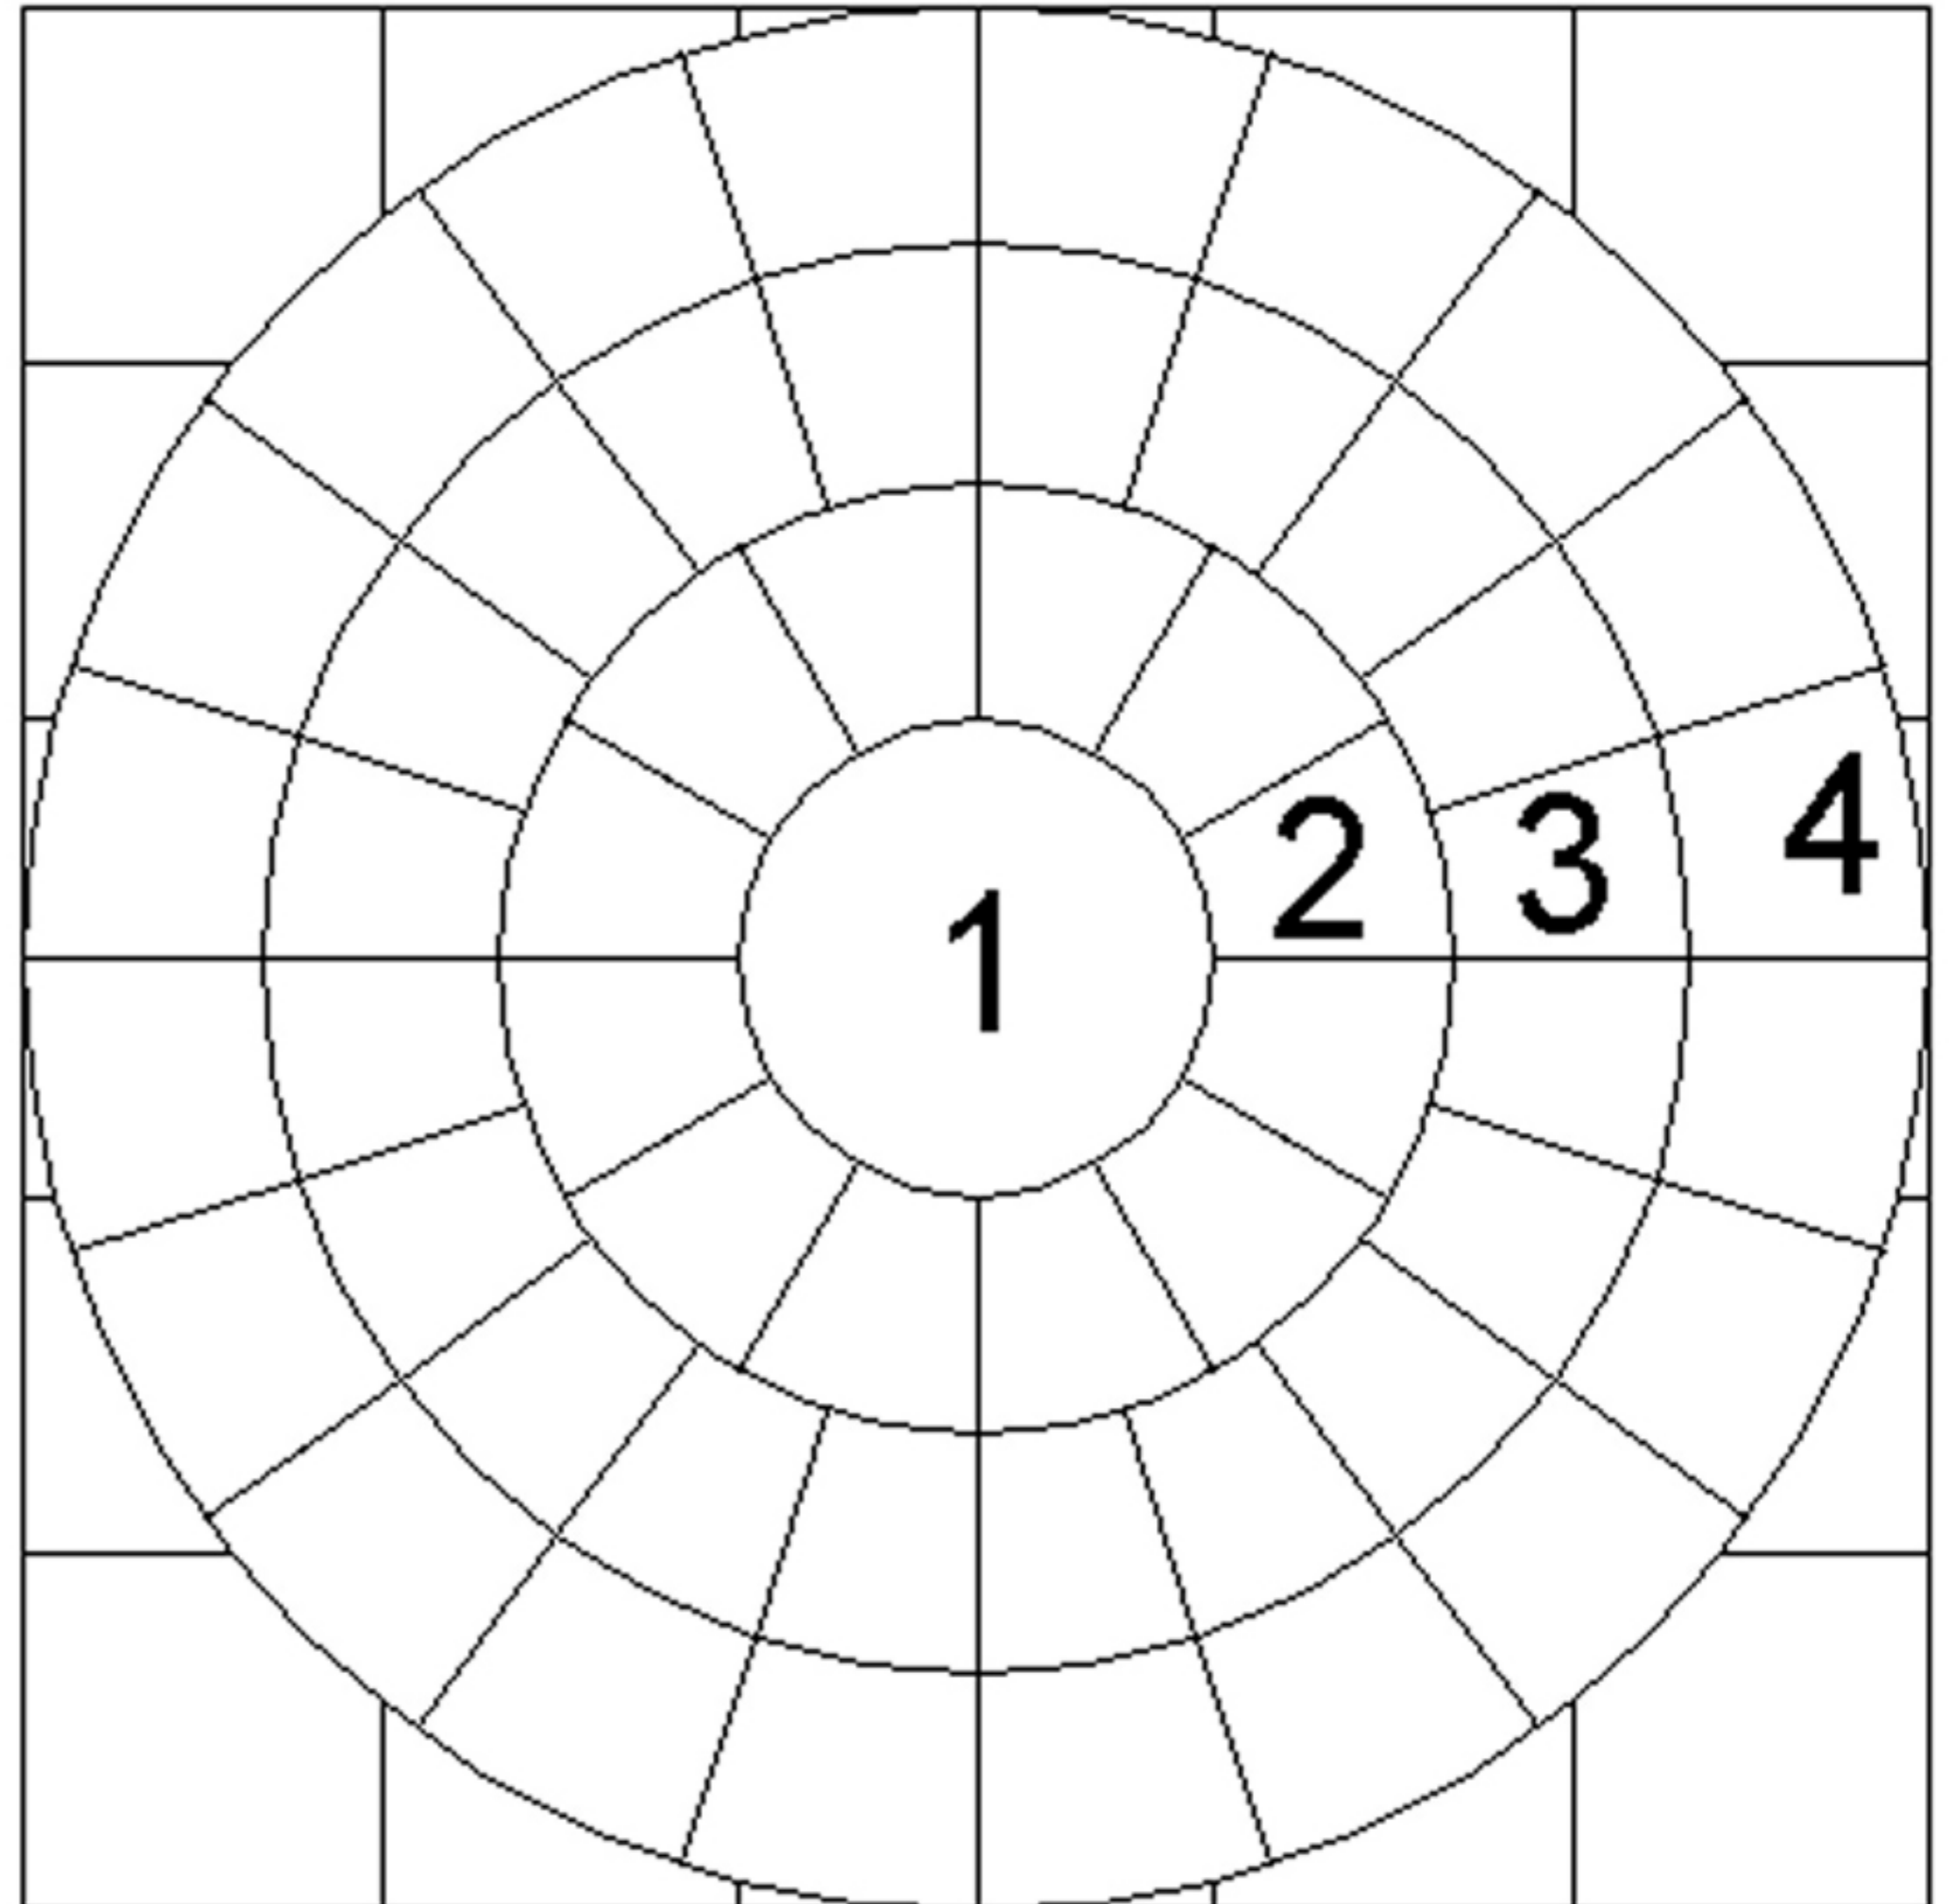

Circle & Corner Kit

Available in:

Riven Sandstone*

Rippled Limestone*

2.4m Diameter circle with corners
(Includes a 10mm nominal joint)

Total Area - 6.75 sq m
(Includes a 10mm nominal joint)

All dimensions are approximate.

Pack Quantities

- 1 - Segment 1
- 12- Segment 2
- 20- Segment 3
- 20- Segment 4

- 4 - Corners

Other products available in Riven Sandstone & Rippled Limestone include: -

- Large Patio Pack
- Single size packs*