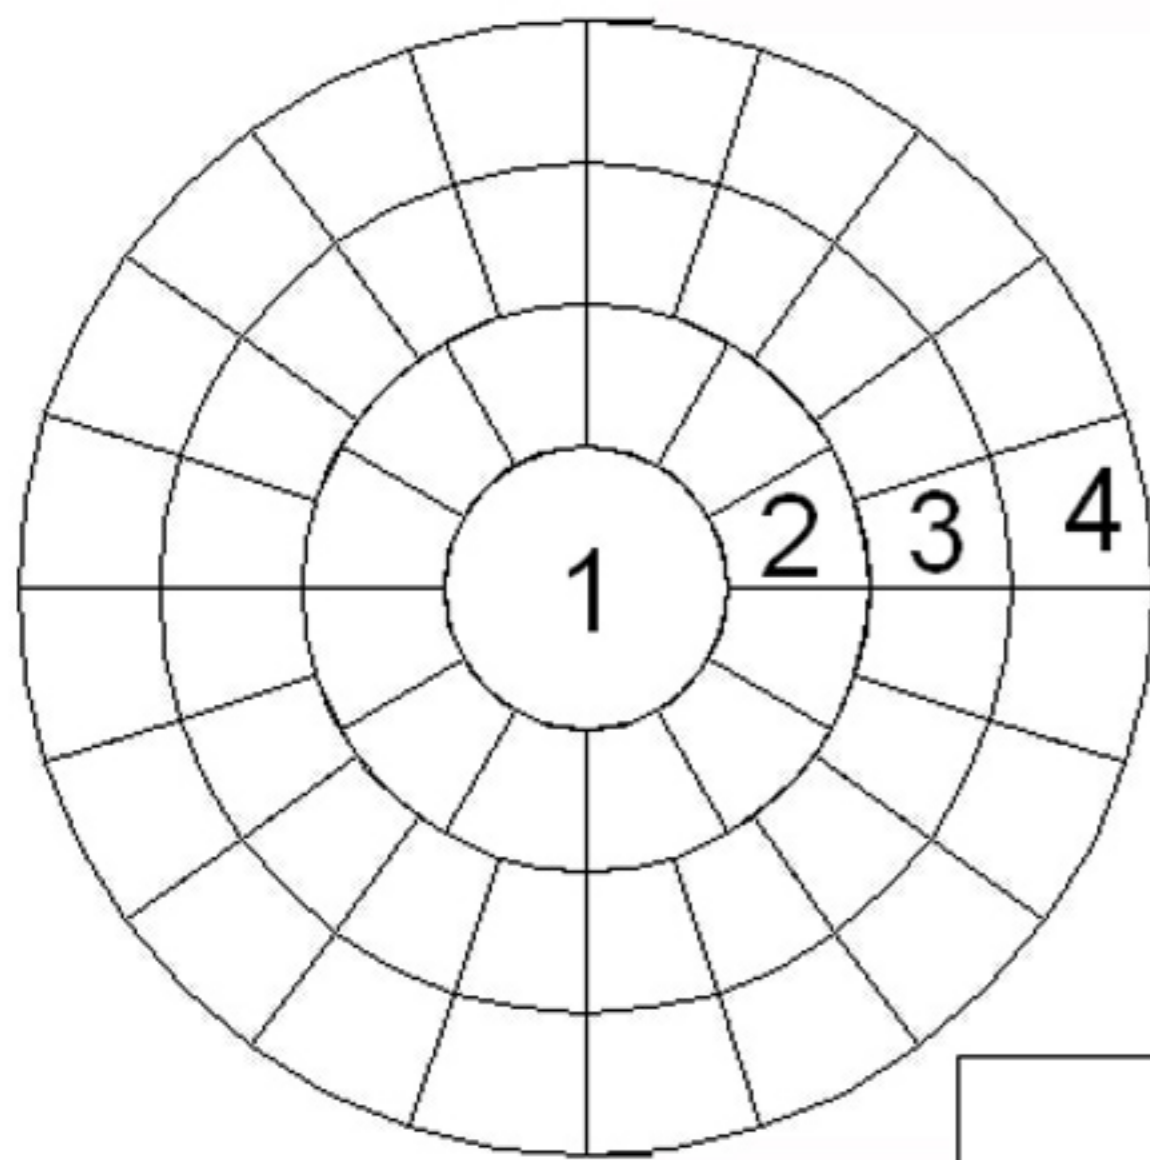

Circle & Corner Kit

Available in:

Riven Sandstone*

Rippled Limestone*

2.4m Diameter circle with corners
(Includes a 10mm nominal joint)

Total Area - 6.75 sq m
(Includes a 10mm nominal joint)

All dimensions are approximate.

Pack Quantities

- 1 - Segment 1
- 12- Segment 2
- 20- Segment 3
- 20- Segment 4

- 4 - Corners

Other products available in Riven Sandstone & Rippled Limestone include: -

- Large Patio Pack
- Single size packs*

* Not available in Value Natural Stone range

Natural Stone product colours vary due to geological regions. Colour variation and minor imperfections are expected in this product. Brett Landscaping are working with The Forest Trust (TFT) Responsible Stone Programme (RSP). We are committed to progressively improving working conditions for all. More details on TFT can be seen at brettpaving.co.uk