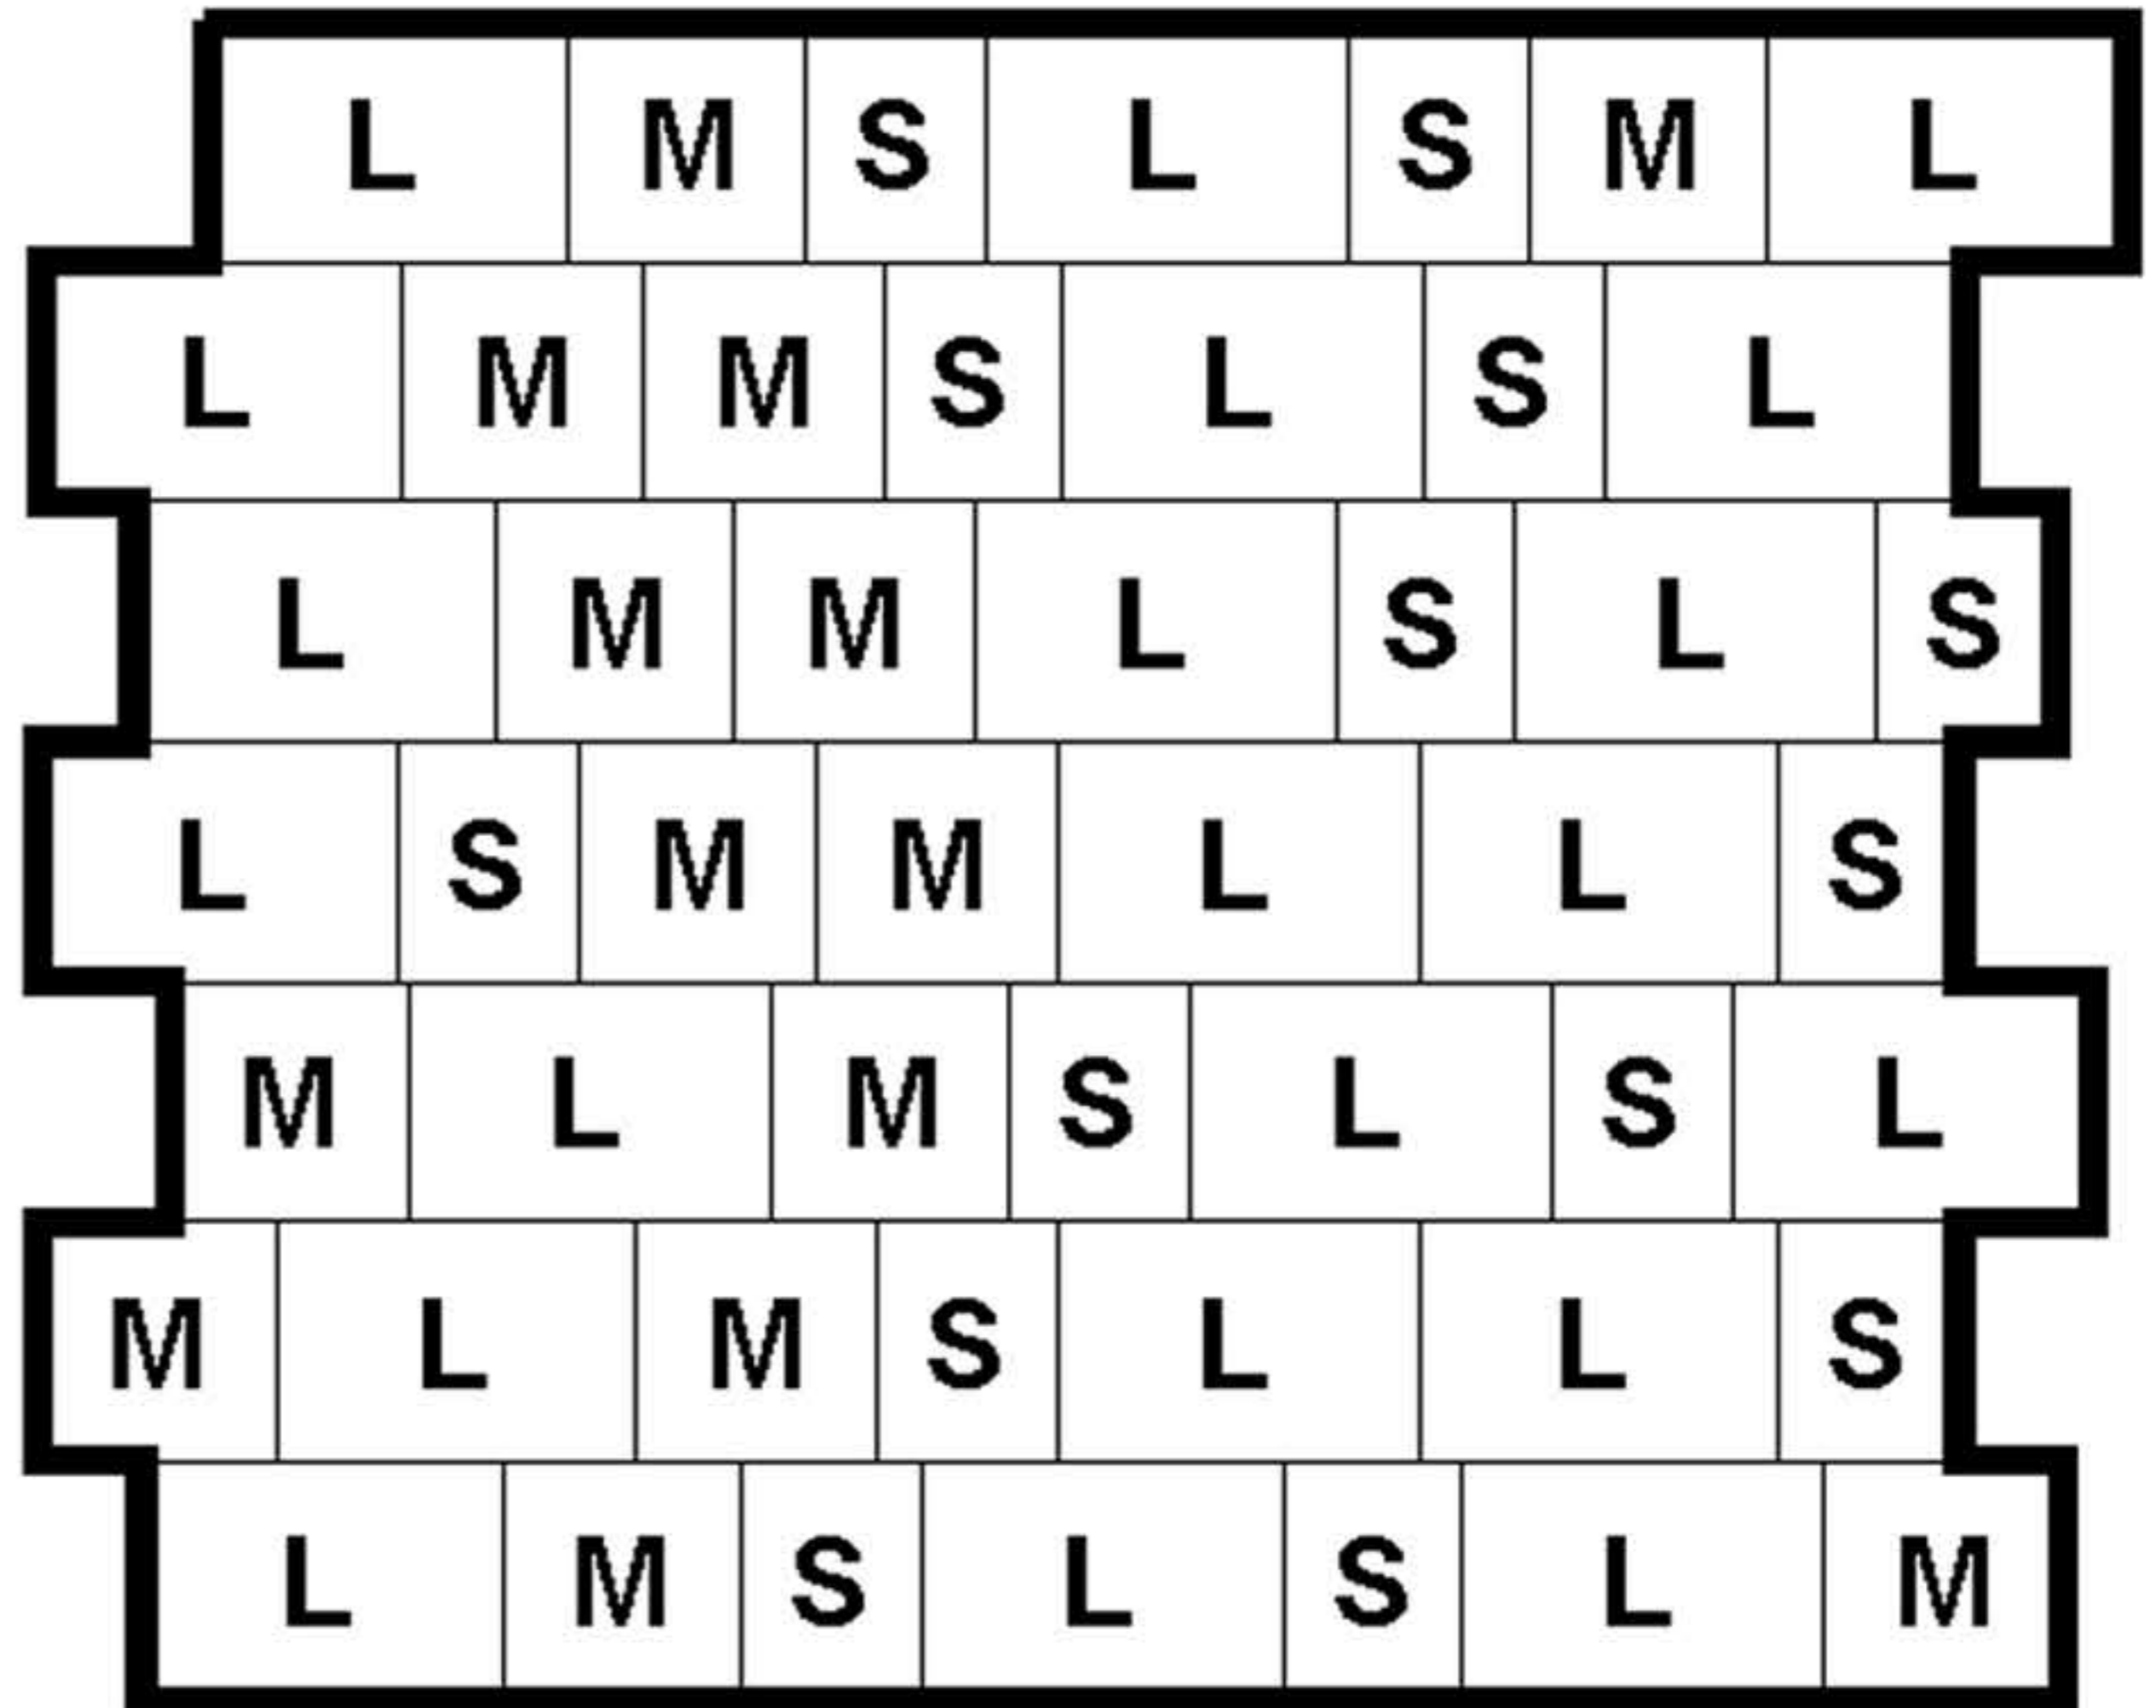

Repeatable Pattern

Pack Quantities :-

S - 120 No. 105x140mm

M - 120 No. 140x140mm

L - 180 No. 210x140mm

Total Pack Area - 9.41 sq m

Repeatable pattern on right

Quantities per sq.m :-

S - 13 No. 105x140mm

M - 13 No. 140x140mm

L - 19 No. 210x140mm

All dimensions are approximate.

Pattern to the left shows how the above pattern repeats, it also shows how to square off the pattern using standard sizes.

Pattern LU.13 Victorian Weave - M & L
13 No. - Medium 140x140mm per sq.m.
26 No. - Large 210x140mm per sq.m.

Pattern LU.27 3 Size Random Stretcher
16 No. - Small 105x140mm per sq.m.
16 No. - Medium 140x140mm per sq.m.
16 No. - Large 210x140mm per sq.m.

Pattern LU.34 2 Size Stretcher - S & L
23 No. - Small 105x140mm per sq.m.
23 No. - Large 210x140mm per sq.m.

Pattern LU.37 2 Size Stretcher - M & L
21 No. - Medium 140x140mm per sq.m.
21 No. - Large 210x140mm per sq.m.