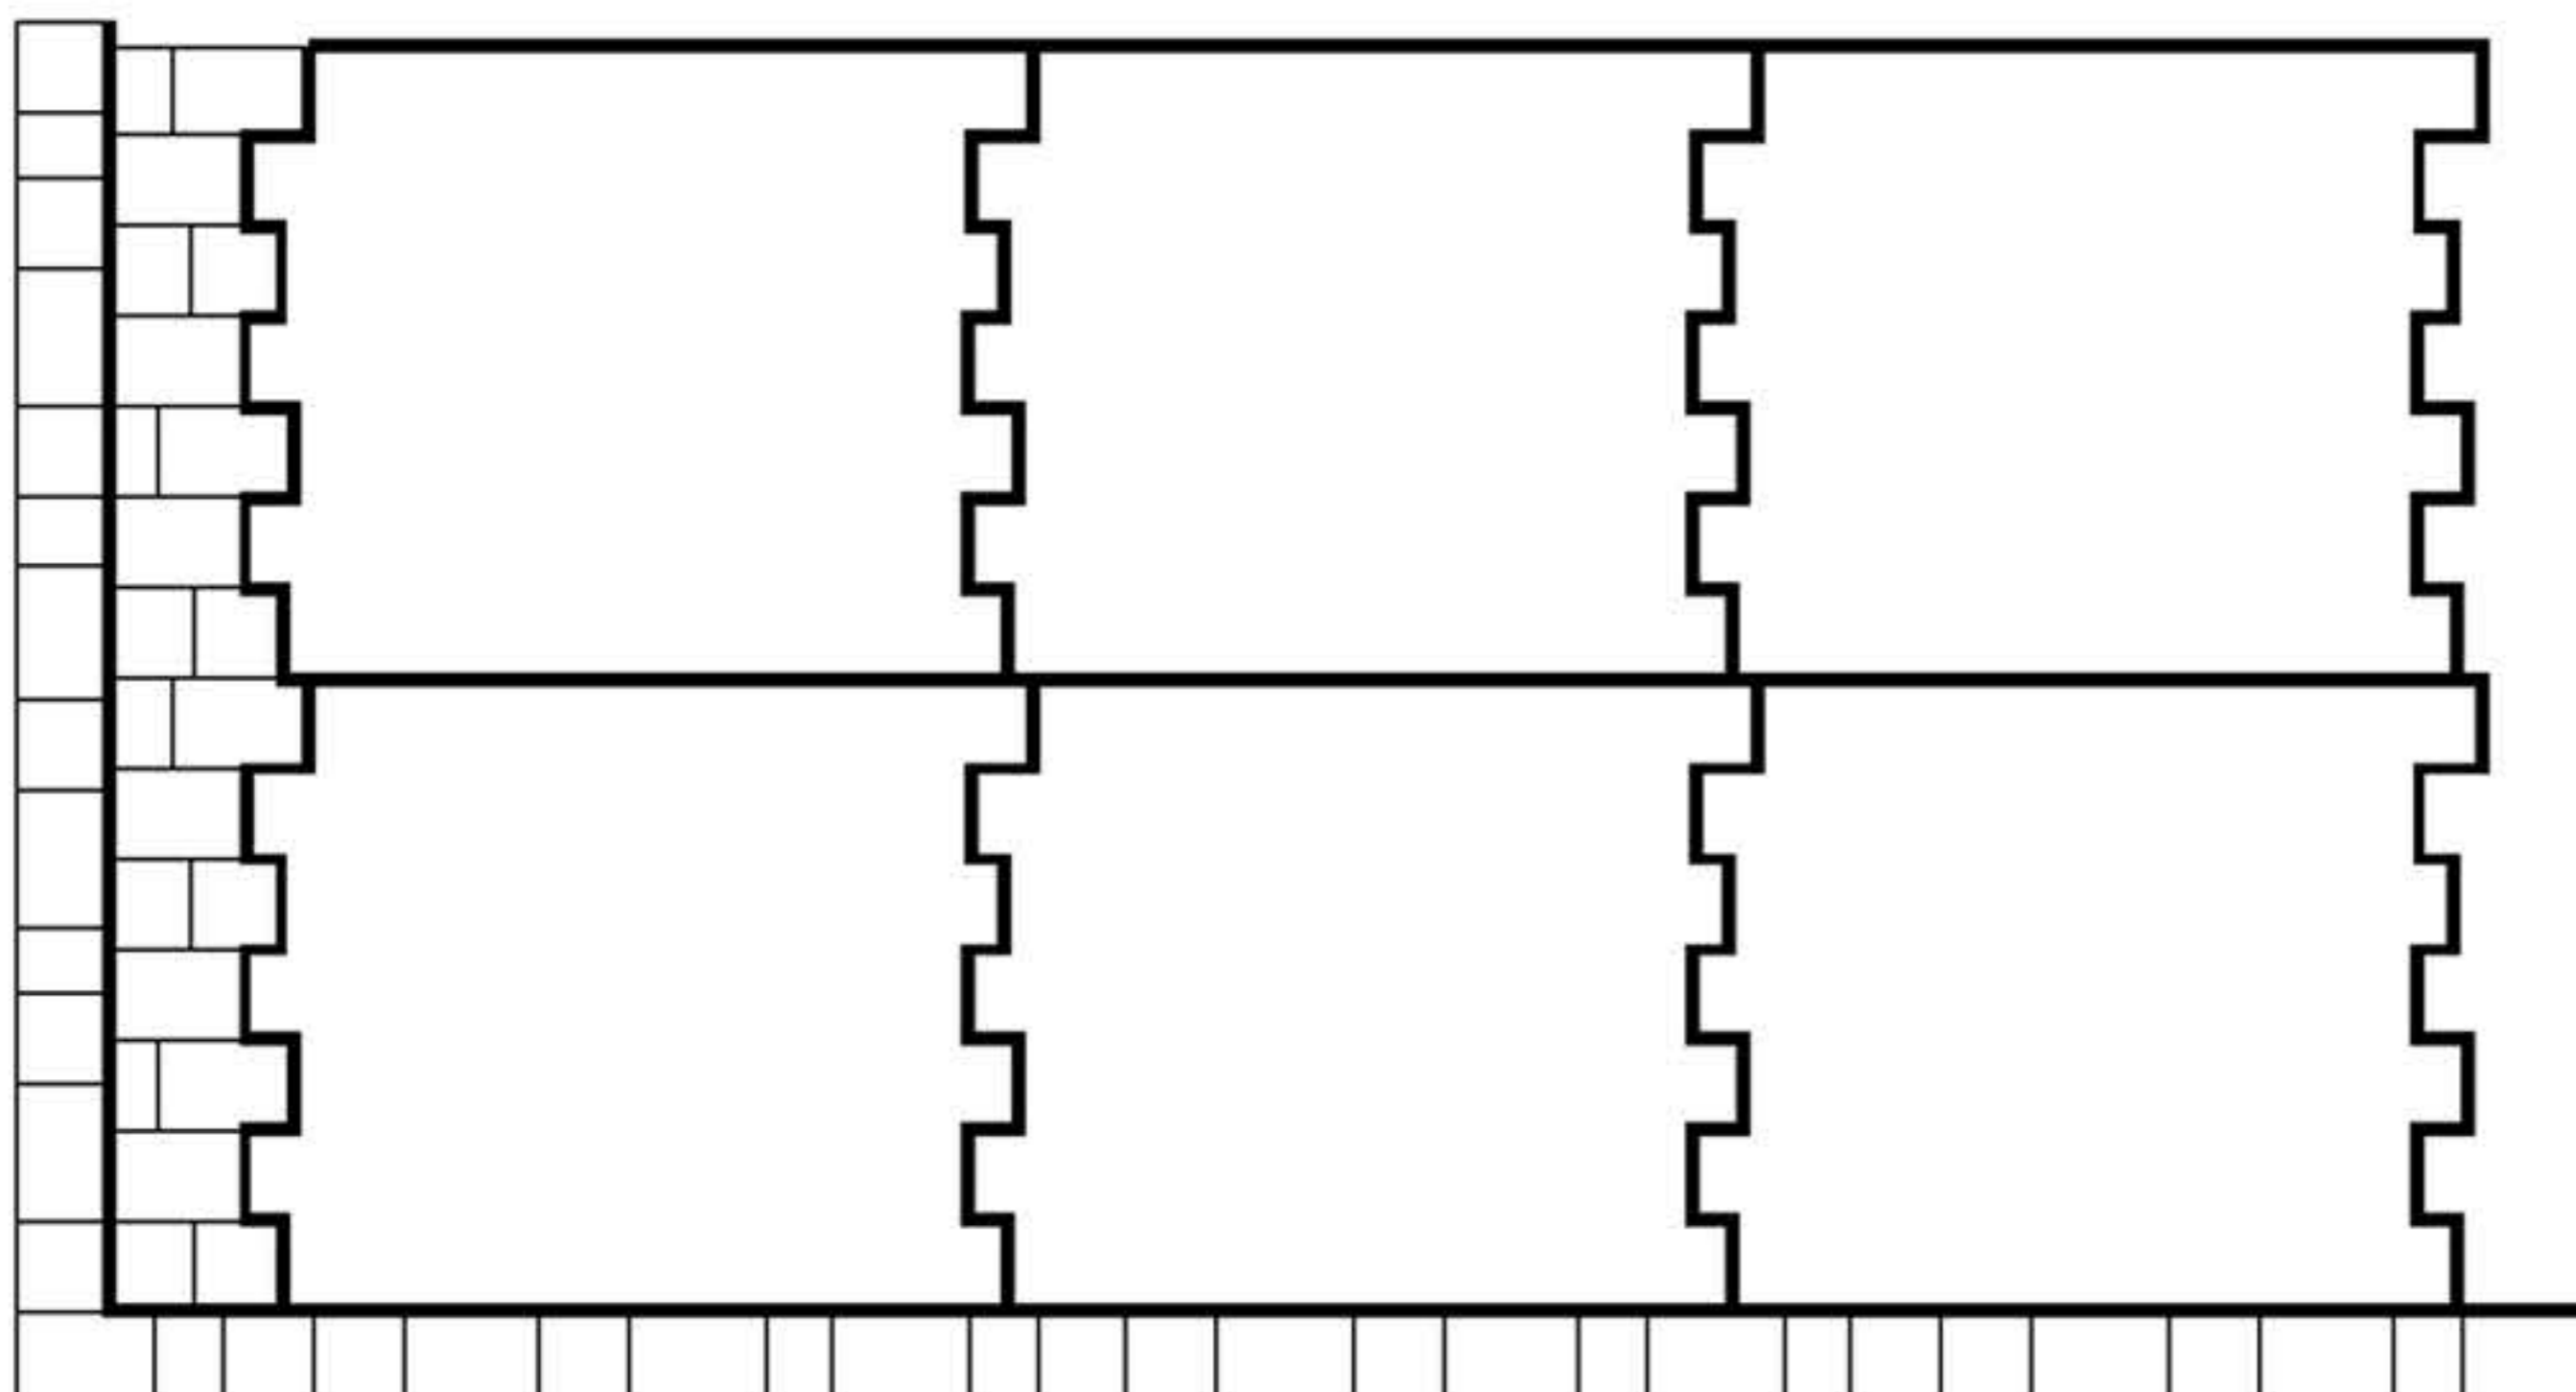

Repeatable Pattern

Pack Quantities :-

S - 120 No. 105x140mm

M - 120 No. 140x140mm

L - 180 No. 210x140mm

Total Pack Area - 9.41 sq m

Repeatable pattern on right

Quantities per sq.m :-

S - 13 No. 105x140mm

M - 13 No. 140x140mm

L - 19 No. 210x140mm

All dimensions are approximate.

Pattern to the left shows how the above pattern repeats, it also shows how to square off the pattern using standard sizes.

Repeatable Patterns

Quantity per m² shown under each pattern

Pattern LU.1 Herringbone - Large
34 No. - Large 210x140mm per sq.m.

Pattern LU.4 Stretcher Course - Medium
51 No. - Medium 140x140mm per sq.m.

Pattern LU.34 2 Size Stretcher - S & L
23 No. - Small 105x140mm per sq.m.
23 No. - Large 210x140mm per sq.m.

Pattern LU.37 2 Size Stretcher - M & L
21 No. - Medium 140x140mm per sq.m.
21 No. - Large 210x140mm per sq.m.