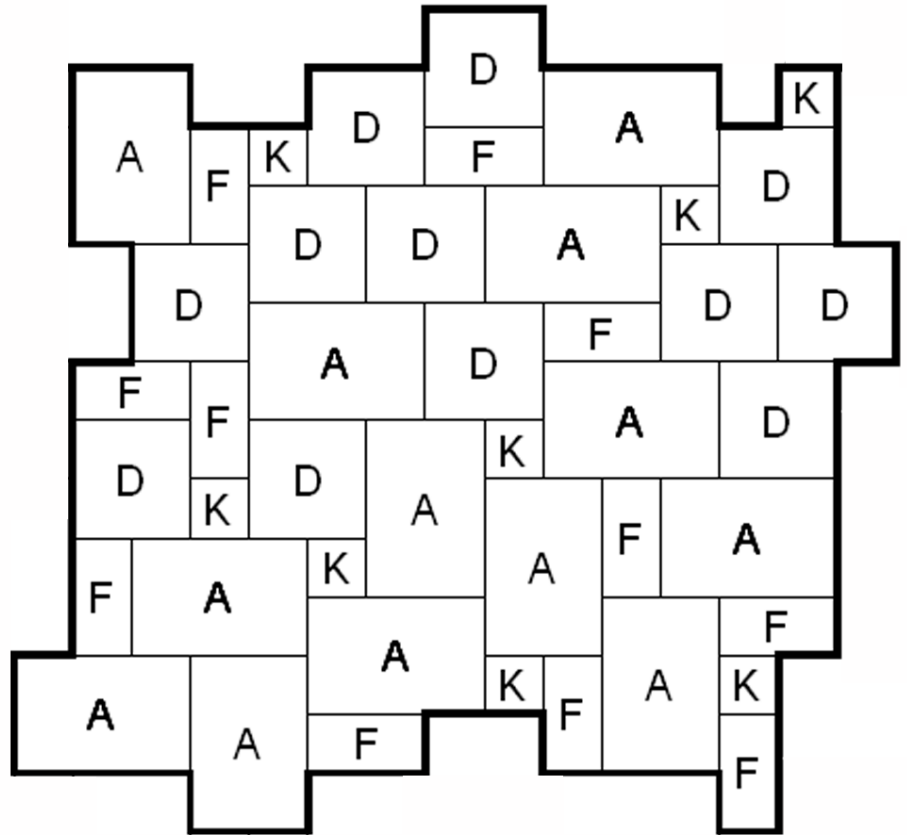

Patio Pack Patterns

Pack Quantities :-

A - 13 No. 900x600mm

D - 13 No. 600x600mm

F - 13 No. 600x300mm

K - 9 No. 300x300mm

Repeatable pattern on right

Dimensions - 3.66m x 3.96m

(includes a nominal 10mm joint width)

Total Area - 14.53 sq m

(Excludes 1xD, 2F & 1xK from full pack quantities)

All dimensions are approximate.

Pattern to the left shows how the above pattern repeats, it also shows how to square off the pattern using standard sizes.