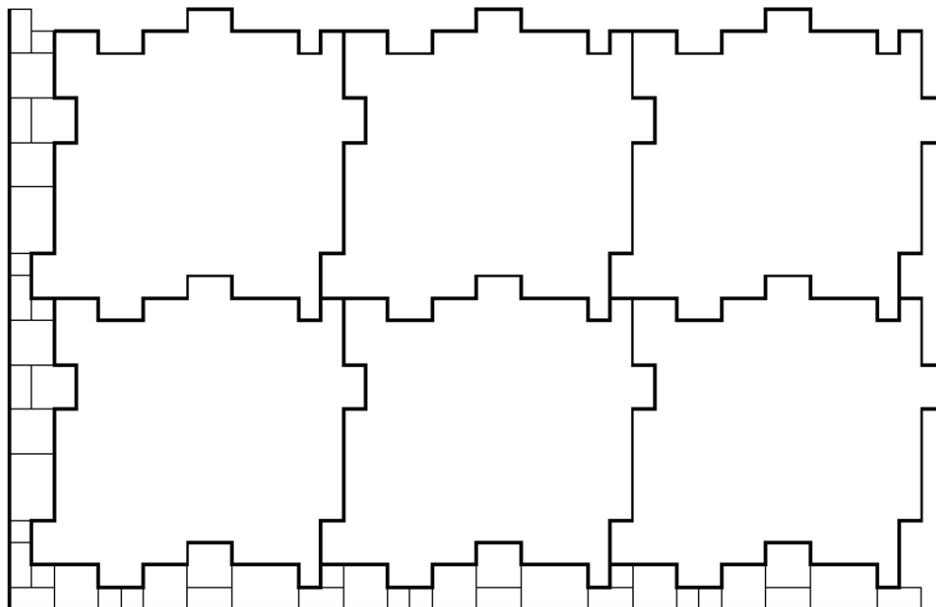

Patio Pack Patterns

Pack Quantities :-

A - 13 No. 900x600mm

D - 13 No. 600x600mm

F - 13 No. 600x300mm

K - 9 No. 300x300mm

Repeatable pattern on right

Dimensions - 3.66m x 3.96m

(includes a nominal 10mm joint width)

Total Area - 14.53 sq m

(Excludes 1xD, 2F & 1xK from full pack quantities)

All dimensions are approximate.

Pattern to the left shows how the above pattern repeats, it also shows how to square off the pattern using standard sizes.