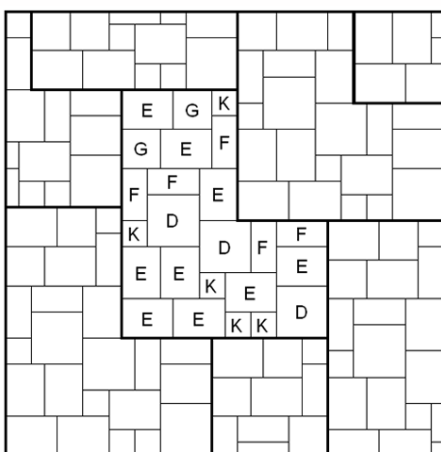

Single Sizes Repeatable Patterns

All Dimensions are approximate and include a nominal 10mm joint width

Repeatable pattern on left
Quantities

D - 2 No. 600x600mm
E - 2 No. 600x450mm
F - 2 No. 600x300mm
G - 2 No. 450x450mm
K - 2 No. 300x300mm

Pattern Area 2.30 sq m
per repeatable section

Repeatable pattern above
Quantities

D - 2 No. 600x600mm
F - 2 No. 600x300mm
G - 2 No. 450x450mm
K - 2 No. 300x300mm

Pattern Area 1.79 sq m
per repeatable section

Repeatable pattern on left
Quantities

D - 3 No. 600x600mm
E - 9 No. 600x450mm
F - 5 No. 600x300mm
G - 2 No. 450x450mm
K - 5 No. 300x300mm

Pattern Area 5.49 sq m
per repeatable section

Repeatable pattern above
Quantities

D - 2 No. 600x600mm
F - 2 No. 600x300mm
K - 2 No. 300x300mm

Pattern Area 1.31 sq m
per repeatable section

All flag dimensions stated are nominal and joint widths are accounted for in any patio plan dimensions. Overall area coverage figures also include a nominal 10mm joint width. Depending on patterns and layouts joint widths may need to vary slightly to continue pattern lines through the patio. Brett Landscaping cannot be held responsible for any excess or shortfall of units resulting from these statistics.