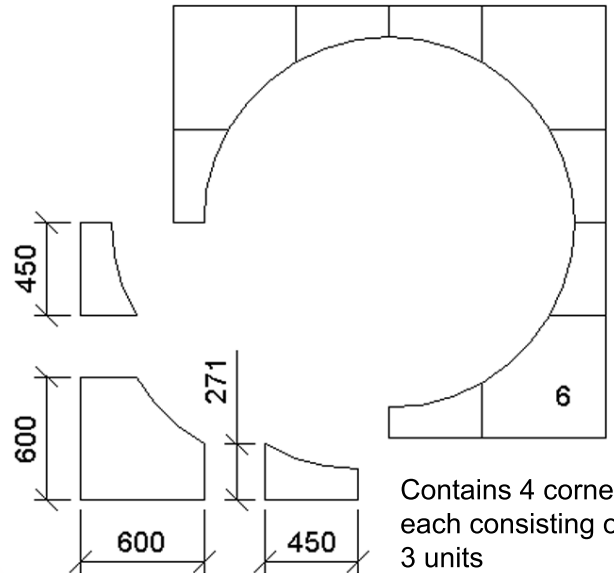

Full Circle Pack

1.8m Diameter Full Circle
Pack Area = 2.69 sq.m.
(Includes a nominal 10mm joint width)

Pack Quantities

4 - Segment 1
12 - Segment 2
20 - Segment 3

All dimensions are approximate

Full Circle Corner Kit

1.8m Diameter Full Circle Corner Kit
Corner Kit plan size = 2.17m x 2.17m
Pack Area = 2.02 sq.m.
(Includes a nominal 10mm joint width)

Contains 4 corners
each consisting of
3 units

Half Circle Pack

3.46m Diameter Half Circle
Pack Area = 4.84 sq.m.
(includes a nominal 10mm joint width)

Pack Quantities

2 - Segment 1 6 - Segment 2
10 - Segment 3 10 - Segment 4
10 - Segment 5

All flag dimensions stated are nominal and joint widths are not accounted for in any plan dimensions. Overall area coverage figures do include a nominal 10mm joint width. Depending on patterns and layouts joint widths may need to vary slightly to continue pattern lines through the patio. Brett Landscaping cannot be held responsible for any excess or shortfall of units resulting from these statistics.