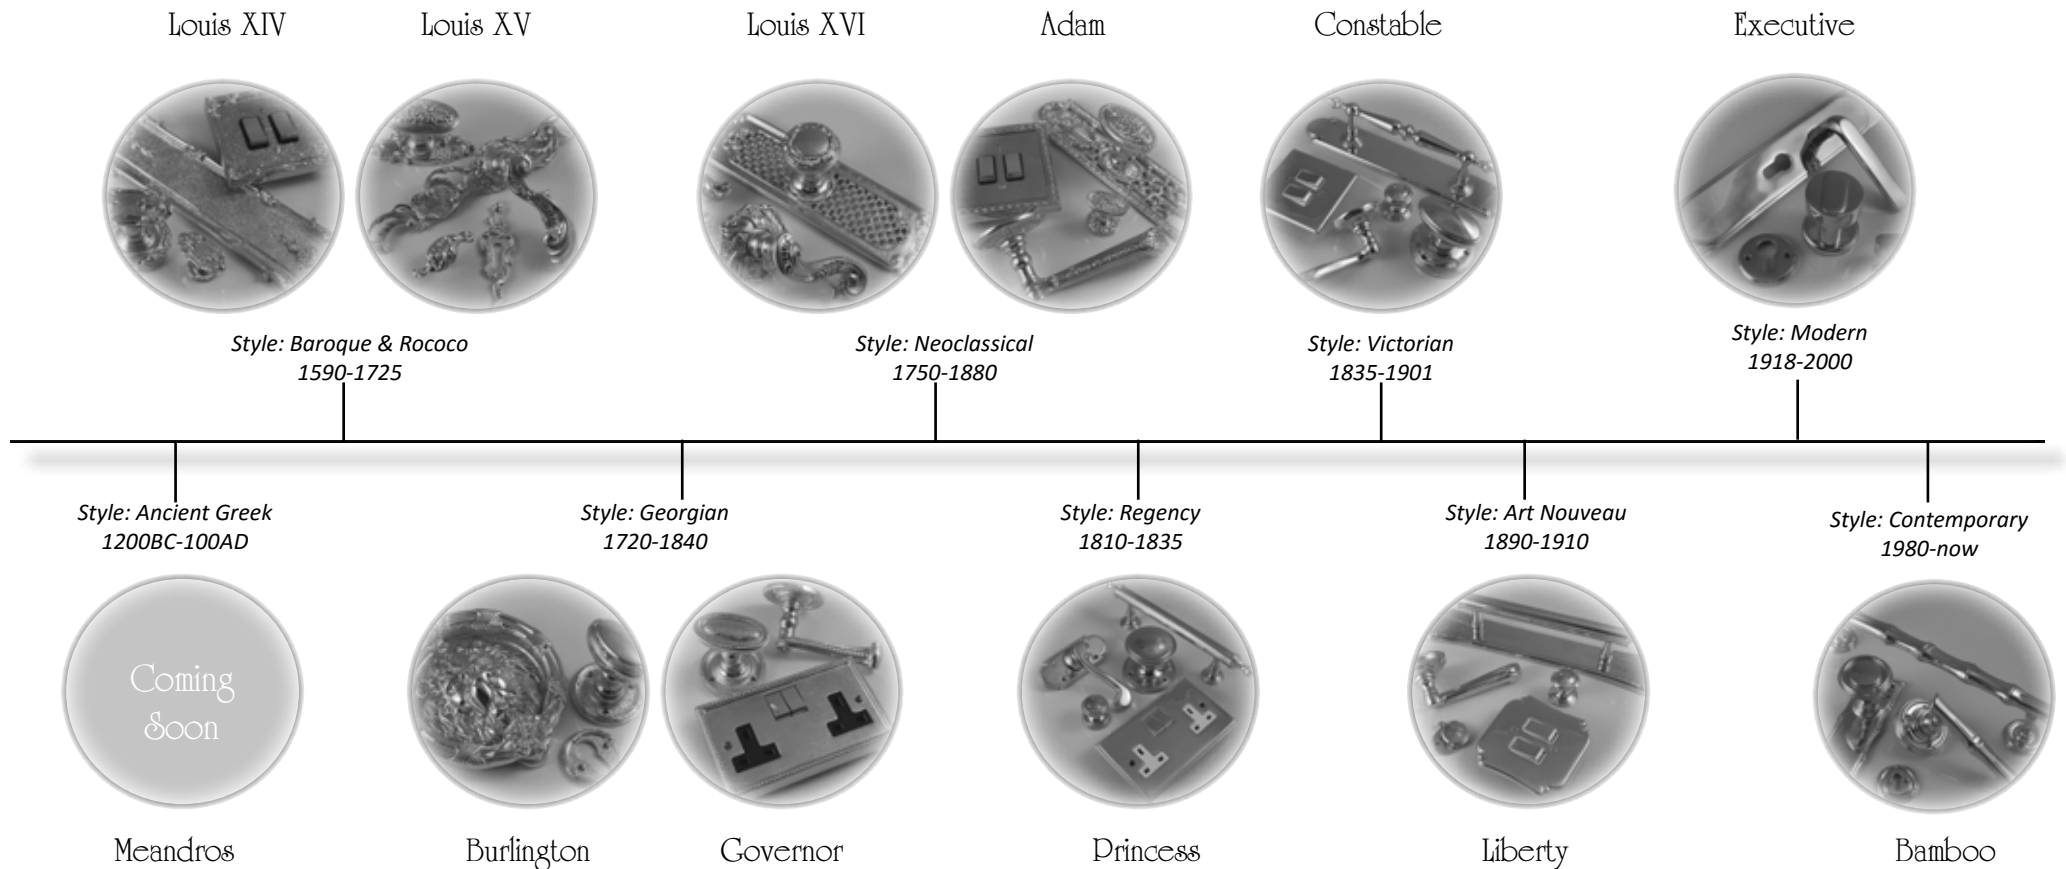

Colour and texture variation is inherent in the creation of hand finished patinas; and once installed, touch, time and environment should lead to gradual wear and oxidization, lending character and elegance.

# Our Traditional Collections

---

All of our Collections make reference to a particular historical architectural style, helping you choose the right finishing touches to your home.

Within our Collections you will find a number of product types so that you can add that luxury touch, not only to your doors!