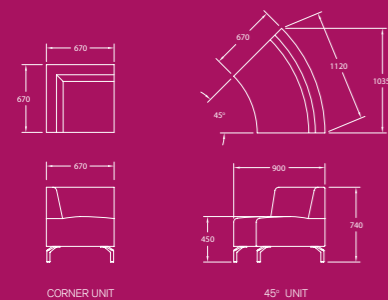

Featured Products

45° Units
Reef Table

Curved and corner units available

Selection of single and double units

Individual polished legs

Designed with agile working in mind, Raft modules include single and double benches, corner pieces and curved sections. Optional integrated power and data further establish this as the flexible seat for the flexible worker.

Featured Products

2 Seater with Left Arm Low Full Back, Corner Unit,
2 Seater with Right Arm Low Full Back, Reef Table

Featured Products

2 Seater with Arms and Low Back

specifications

Features

- Selection of single and double units
- Curved and corner units available
- Individual polished legs
- CMHR foam
- FSC certified as standard
- Certified to BS EN 15373: 2007, Level 2