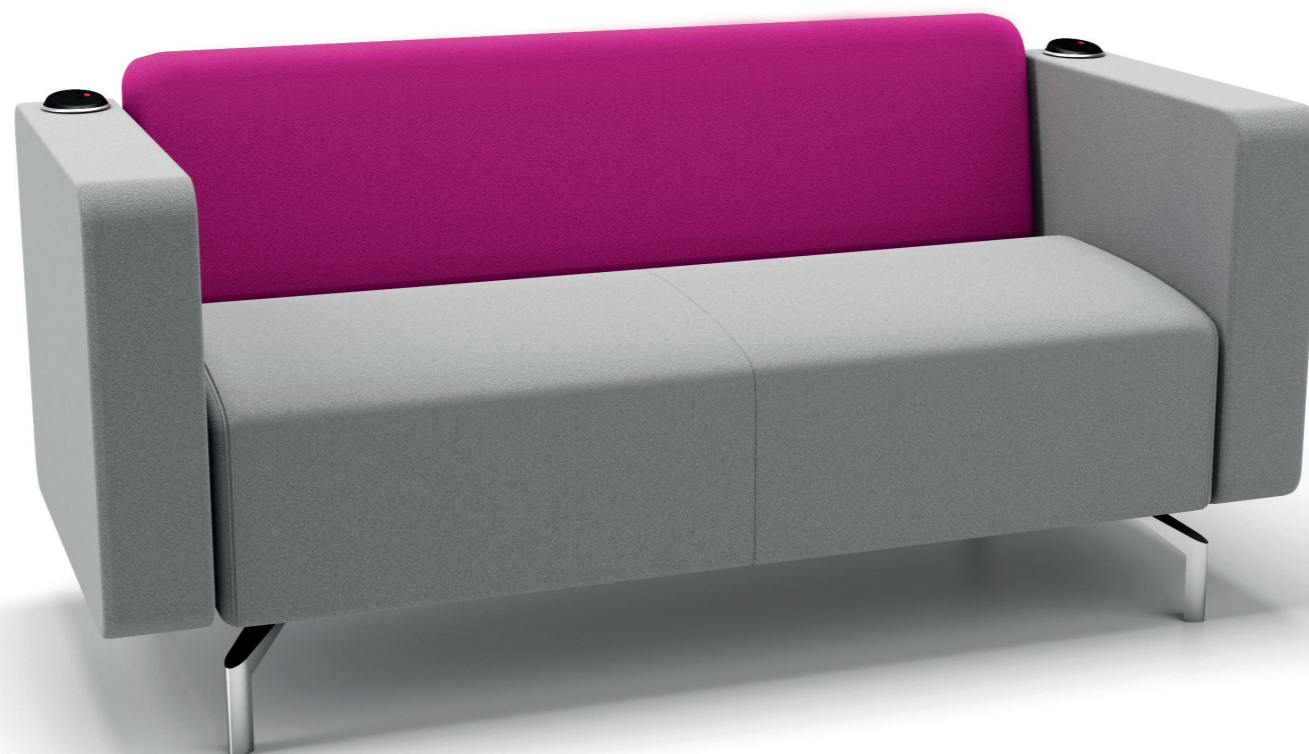

RAFT PRODUCT BROCHURE

INTRODUCING RAFT

KOMAC

STYLE YOUR SPACE

agile working

If you're looking to create a flexible and productive working environment, there's a Raft of options available to you.

Raft is a modular system available in a variety of configurations allowing you to create the seating solution you need.

Featured Products

45° Units
Reef Table

Curved and corner units available

Selection of single and double units

Individual polished legs

Designed with agile working in mind, Raft modules include single and double benches, corner pieces and curved sections. Optional integrated power and data further establish this as the flexible seat for the flexible worker.

Inspiring spaces can be created using Raft units, which can be configured to enhance any interior style. This makes them perfect for collaborative meeting spaces and ideal for sudden breakout discussions.

Featured Products

2 Seater with Left Arm Low Full Back, Corner Unit,
2 Seater with Right Arm Low Full Back, Reef Table

Featured Products

2 Seater with Arms and Low Back

specifications

Features

- Selection of single and double units
- Curved and corner units available
- Individual polished legs
- CMHR foam
- FSC certified as standard
- Certified to BS EN 15373: 2007, Level 2