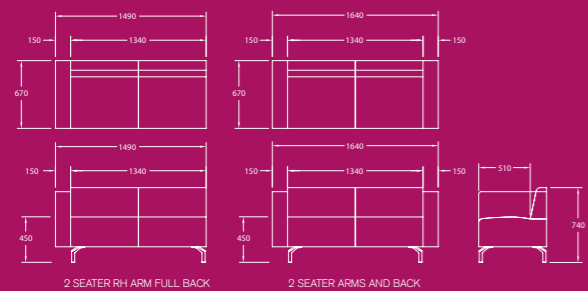

Featured Products

45° Units
Reef Table

Curved and corner units available

Selection of single and double units

Individual polished legs

Designed with agile working in mind, Raft modules include single and double benches, corner pieces and curved sections. Optional integrated power and data further establish this as the flexible seat for the flexible worker.

Featured Products

2 Seater with Left Arm Low Full Back, Corner Unit,
2 Seater with Right Arm Low Full Back, Reef Table

Featured Products

2 Seater with Arms and Low Back

specifications

Features

- Selection of single and double units
- Curved and corner units available
- Individual polished legs
- CMHR foam
- FSC certified as standard
- Certified to BS EN 15373: 2007, Level 2