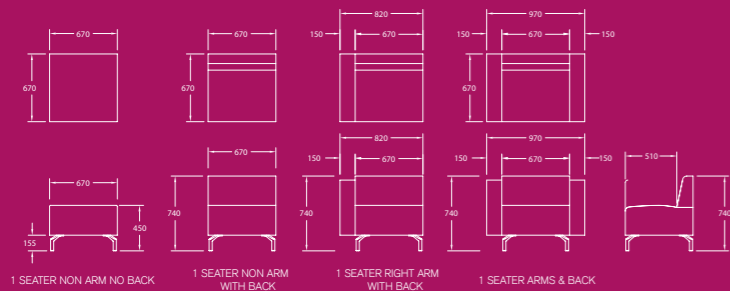

Featured Products

45° Units
Reef Table

Curved and corner units available

Selection of single and double units

Individual polished legs

Designed with agile working in mind, Raft modules include single and double benches, corner pieces and curved sections. Optional integrated power and data further establish this as the flexible seat for the flexible worker.

Featured Products

2 Seater with Left Arm Low Full Back, Corner Unit,
2 Seater with Right Arm Low Full Back, Reef Table

Featured Products

2 Seater with Arms and Low Back

specifications

Features

- Selection of single and double units
- Curved and corner units available
- Individual polished legs
- CMHR foam
- FSC certified as standard
- Certified to BS EN 15373: 2007, Level 2