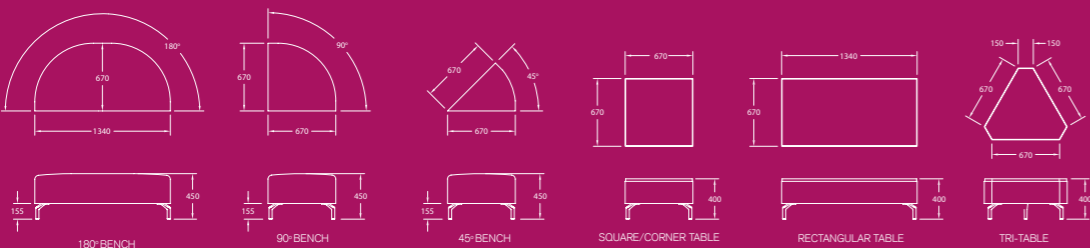

Featured Products

45° Units
Reef Table

Curved and corner units available

Selection of single and double units

Individual polished legs

Designed with agile working in mind, Raft modules include single and double benches, corner pieces and curved sections. Optional integrated power and data further establish this as the flexible seat for the flexible worker.

Featured Products

2 Seater with Left Arm Low Full Back, Corner Unit,
2 Seater with Right Arm Low Full Back, Reef Table

Featured Products

2 Seater with Arms and Low Back

specifications

Features

- Selection of single and double units
- Curved and corner units available
- Individual polished legs
- CMHR foam
- FSC certified as standard
- Certified to BS EN 15373: 2007, Level 2