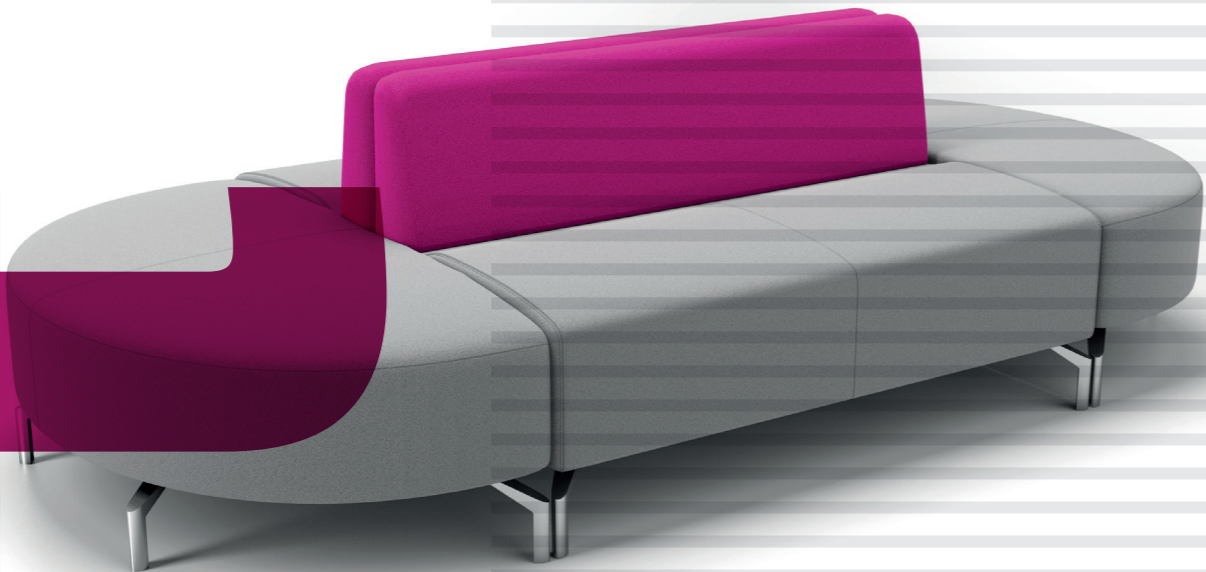

Raft

—
Raft is the ideal solution for every office environment. Raft alters your space to suit your needs, perfect for collaborative and impromptu meetings between colleagues or with clients.

For more information please visit www.komac.co.uk or contact sales@boss-design.co.uk