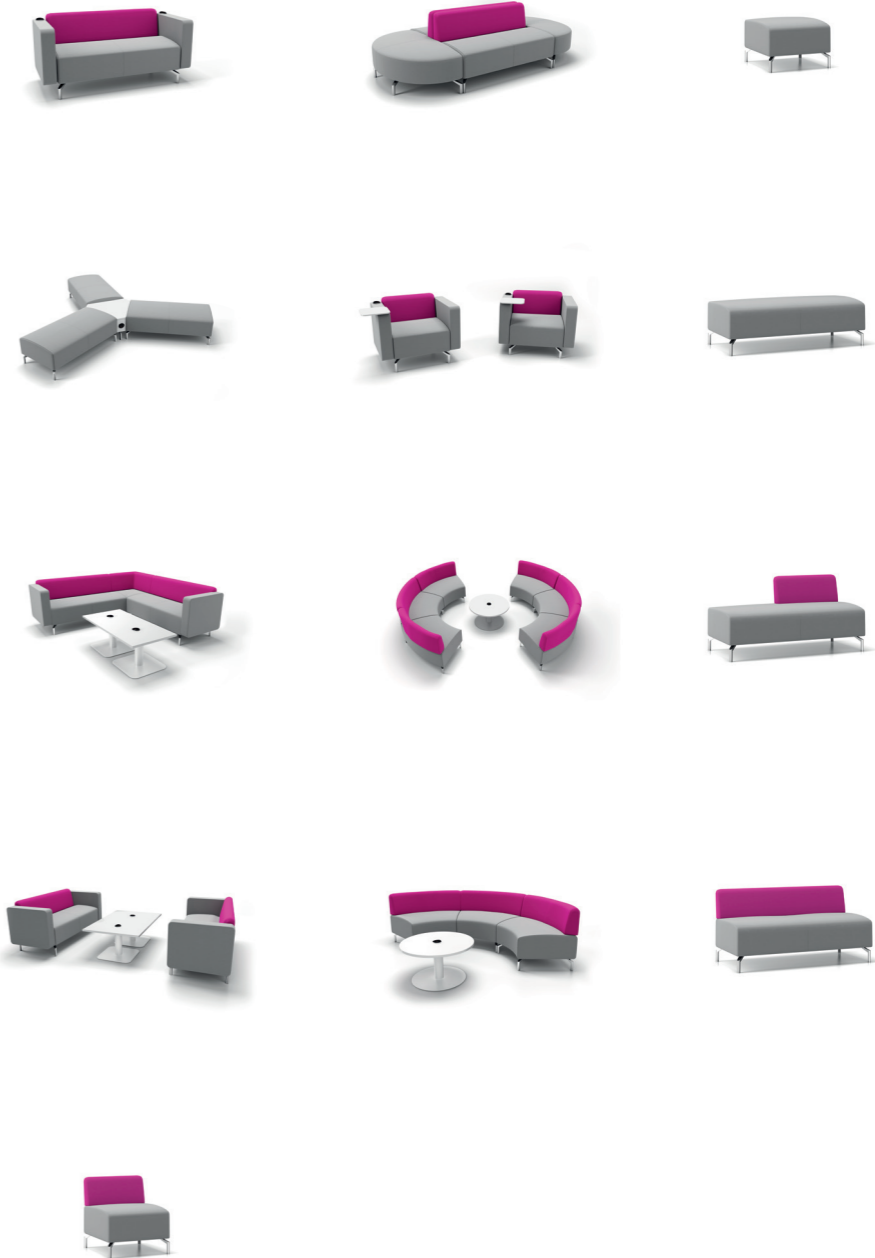

Featured Products

45° Units
Reef Table

Curved and corner units available

Selection of single and double units

Individual polished legs

Designed with agile working in mind, Raft modules include single and double benches, corner pieces and curved sections. Optional integrated power and data further establish this as the flexible seat for the flexible worker.

Inspiring spaces can be created using Raft units, which can be configured to enhance any interior style. This makes them perfect for collaborative meeting spaces and ideal for sudden breakout discussions.

Featured Products

2 Seater with Left Arm Low Full Back, Corner Unit,
2 Seater with Right Arm Low Full Back, Reef Table

Featured Products

2 Seater with Arms and Low Back

specifications

Features

- Selection of single and double units
- Curved and corner units available
- Individual polished legs
- CMHR foam
- FSC certified as standard
- Certified to BS EN 15373: 2007, Level 2

Options

- Arms
- Back
- Braked castors
- Linking mechanism
- Power and data

Raft

—
Raft is the ideal solution for every office environment. Raft alters your space to suit your needs, perfect for collaborative and impromptu meetings between colleagues or with clients.