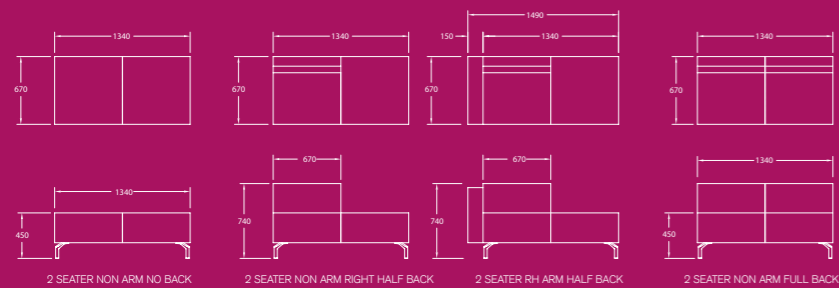

Featured Products

45° Units
Reef Table

Curved and corner units available

Selection of single and double units

Individual polished legs

Designed with agile working in mind, Raft modules include single and double benches, corner pieces and curved sections. Optional integrated power and data further establish this as the flexible seat for the flexible worker.

Featured Products

2 Seater with Left Arm Low Full Back, Corner Unit,
2 Seater with Right Arm Low Full Back, Reef Table

Featured Products

2 Seater with Arms and Low Back

specifications

Features

- Selection of single and double units
- Curved and corner units available
- Individual polished legs
- CMHR foam
- FSC certified as standard
- Certified to BS EN 15373: 2007, Level 2