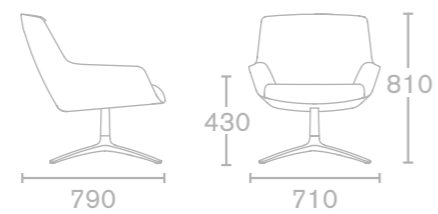

Clean+ Contemporary

Detail.

Specifications

High back swivel base

Low back 4 leg frame

High back 4 leg base

Low back swivel base

Base metal finishes