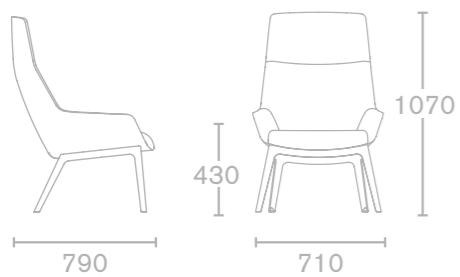

Clean+ Contemporary

Detail.

Specifications

High back swivel base

Low back 4 leg frame

High back 4 leg base

Low back swivel base

Base metal finishes