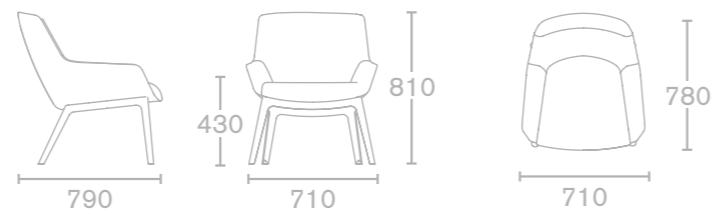

Clean+ Contemporary

Detail.

Specifications

High back swivel base

Low back 4 leg frame

High back 4 leg base

Low back swivel base

Base metal finishes