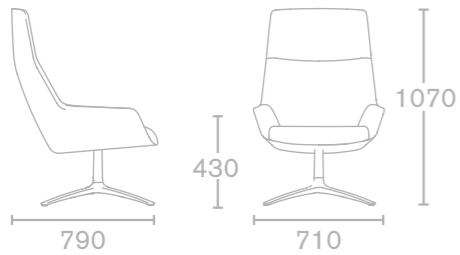

Clean+ Contemporary

Detail.

Specifications

High back swivel base

Low back 4 leg frame

High back 4 leg base

Low back swivel base

Base metal finishes