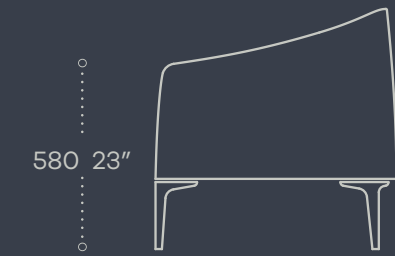

Manta is a modern-day seating solution that brings visual impact and comfort to a variety of commercial interiors.

Manta

SPECIFICATION

ARMCHAIR

SOFA

- CMHR moulded seat and back foam
- Painted or polished Aluminium, or European Oak legs
- Smooth or Relaxed back option