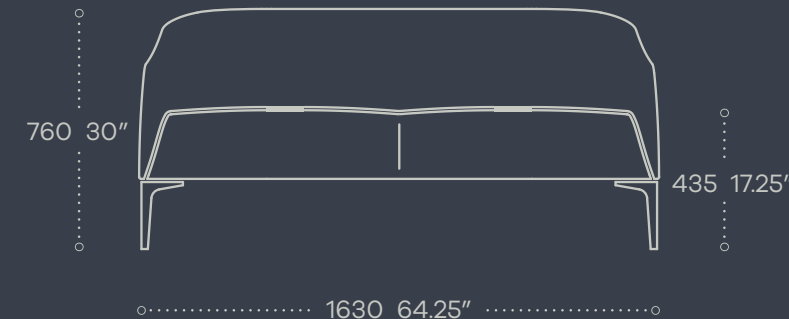

Manta is a modern-day seating solution that brings visual impact and comfort to a variety of commercial interiors.

Manta

SPECIFICATION

ARMCHAIR

SOFA

- CMHR moulded seat and back foam
- Painted or polished Aluminium, or European Oak legs
- Smooth or Relaxed back option