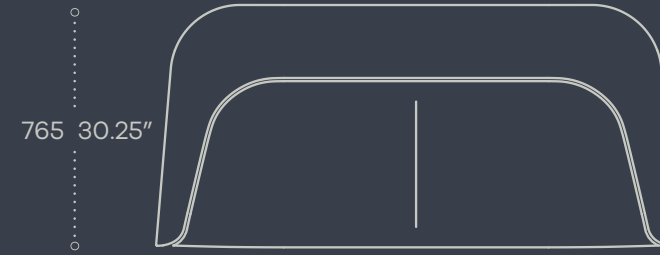

Manta is a modern-day seating solution that brings visual impact and comfort to a variety of commercial interiors.

Manta

SPECIFICATION

ARMCHAIR

SOFA

- CMHR moulded seat and back foam
- Painted or polished Aluminium, or European Oak legs
- Smooth or Relaxed back option