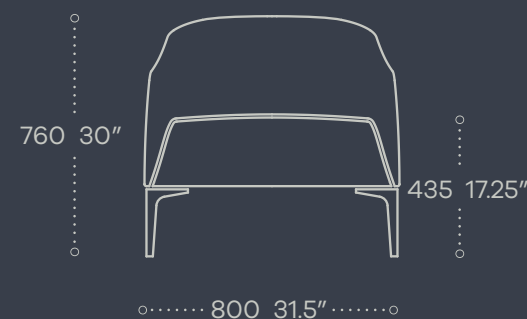

Manta is a modern-day seating solution that brings visual impact and comfort to a variety of commercial interiors.

Manta

SPECIFICATION

ARMCHAIR

SOFA

- CMHR moulded seat and back foam
- Painted or polished Aluminium, or European Oak legs
- Smooth or Relaxed back option