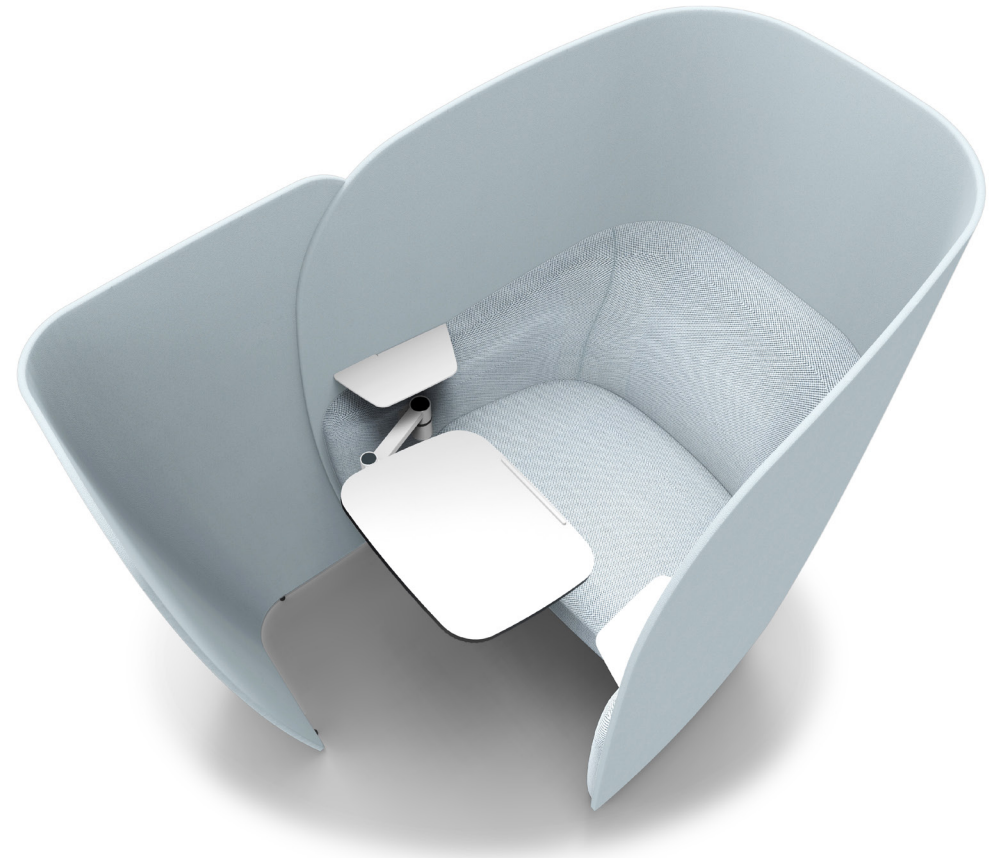

Mango

boss
design

Mango, our new
personal workspace
solution, is created with
headspace in mind.

Mango

BY BOSS DESIGN

Mango is a personal workspace with an acoustic privacy screen and multi positional writing tablet for quiet and private working. Arm shelves and power options provide additional work surfaces and connectivity. Dual density foams support the user and there is storage underneath the seat area.

An upholstered return screen can be added to the front of the unit to further enhance user privacy.

Mango

Chair

Mango

with Surround

Mango

with Surround +
Privacy Screen

Boss Design
E sales@bossdesign.com
W bossdesign.com