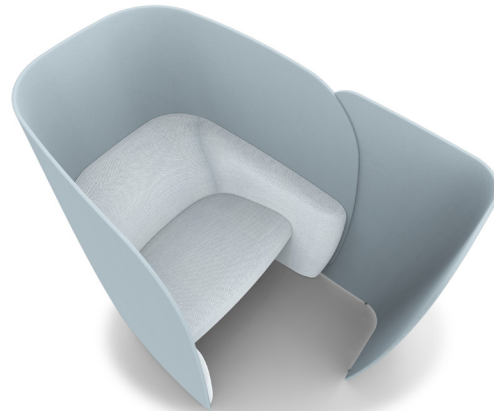

Mango

boss
design

Mango, our new
personal workspace
solution, is created with
headspace in mind.

Mango

BY BOSS DESIGN

Mango is a personal workspace with an acoustic privacy screen and multi positional writing tablet for quiet and private working. Arm shelves and power options provide additional work surfaces and connectivity. Dual density foams support the user and there is storage underneath the seat area.

An upholstered return screen can be added to the front of the unit to further enhance user privacy.

Mango

Chair

Mango

with Surround

Mango

with Surround +
Privacy Screen

Boss Design
E sales@bossdesign.com
W bossdesign.com