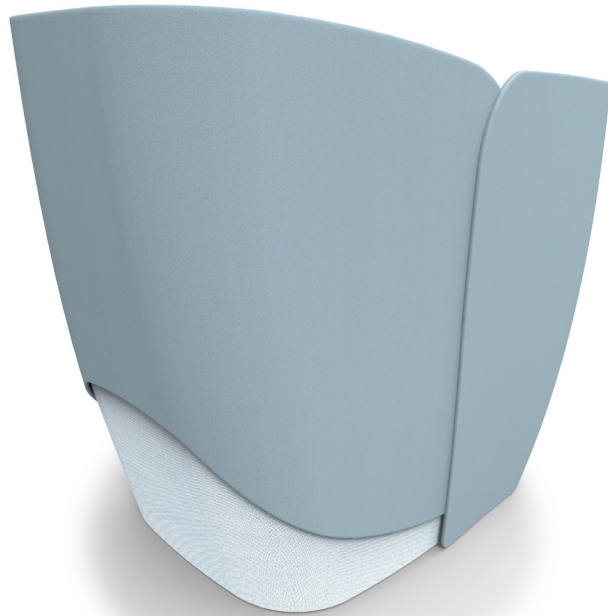

Mango

boss
design

Mango, our new
personal workspace
solution, is created with
headspace in mind.

Mango

BY BOSS DESIGN

Mango is a personal workspace with an acoustic privacy screen and multi positional writing tablet for quiet and private working. Arm shelves and power options provide additional work surfaces and connectivity. Dual density foams support the user and there is storage underneath the seat area.

An upholstered return screen can be added to the front of the unit to further enhance user privacy.

Mango

Chair

Mango

with Surround

Mango

with Surround +
Privacy Screen

Boss Design
E sales@bossdesign.com
W bossdesign.com