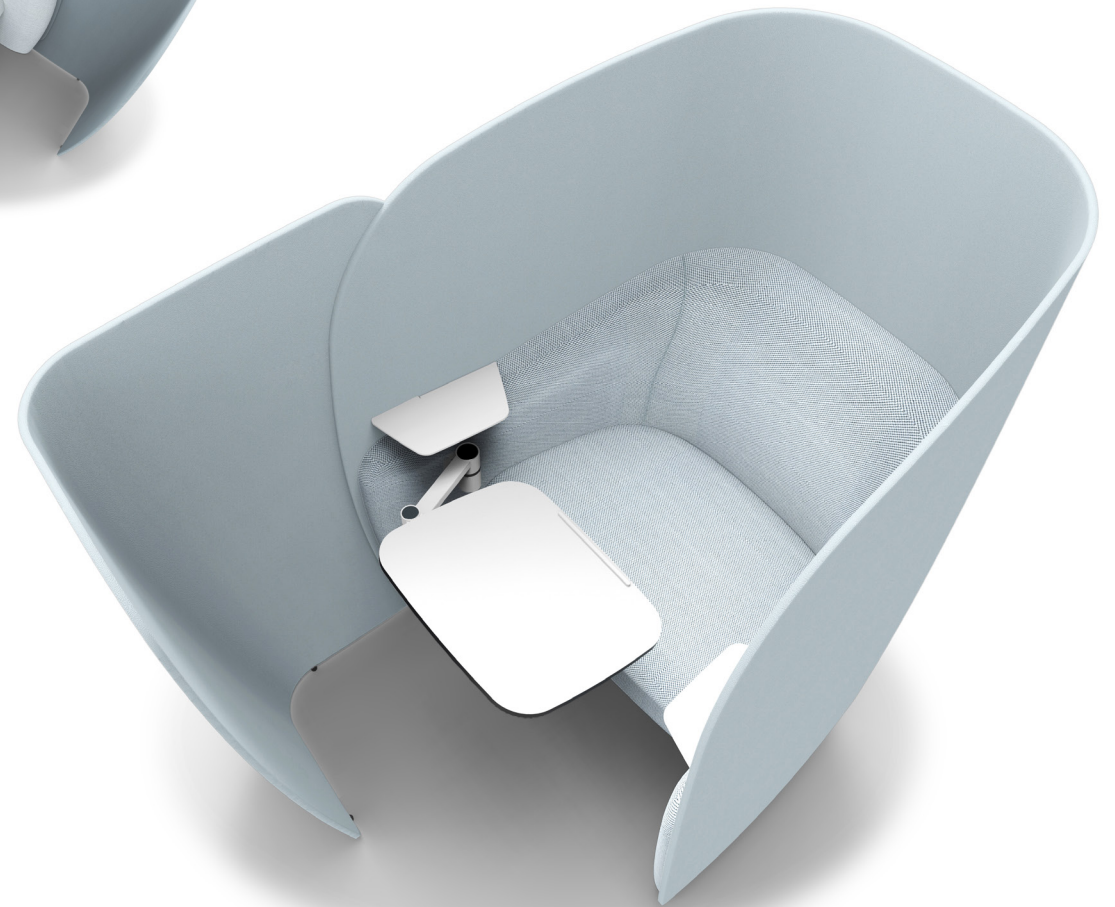

Mango

boss
design

Mango, our new
personal workspace
solution, is created with
headspace in mind.

Mango

BY BOSS DESIGN

Mango is a personal workspace with an acoustic privacy screen and multi positional writing tablet for quiet and private working. Arm shelves and power options provide additional work surfaces and connectivity. Dual density foams support the user and there is storage underneath the seat area.

An upholstered return screen can be added to the front of the unit to further enhance user privacy.

Mango

Chair

Mango

with Surround

Mango

with Surround +
Privacy Screen

Boss Design
E sales@bossdesign.com
W bossdesign.com