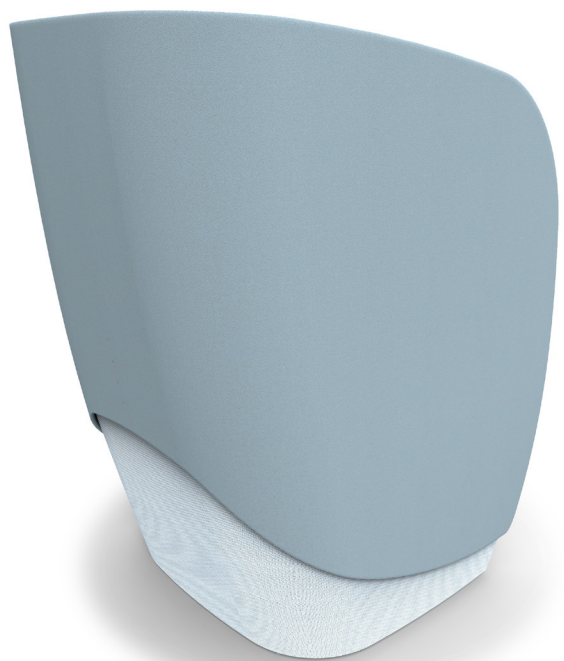

Mango

boss
design

Mango, our new
personal workspace
solution, is created with
headspace in mind.

Mango

BY BOSS DESIGN

Mango is a personal workspace with an acoustic privacy screen and multi positional writing tablet for quiet and private working. Arm shelves and power options provide additional work surfaces and connectivity. Dual density foams support the user and there is storage underneath the seat area.

An upholstered return screen can be added to the front of the unit to further enhance user privacy.

Mango

Chair

Mango

with Surround

Mango

with Surround +
Privacy Screen

Boss Design
E sales@bossdesign.com
W bossdesign.com