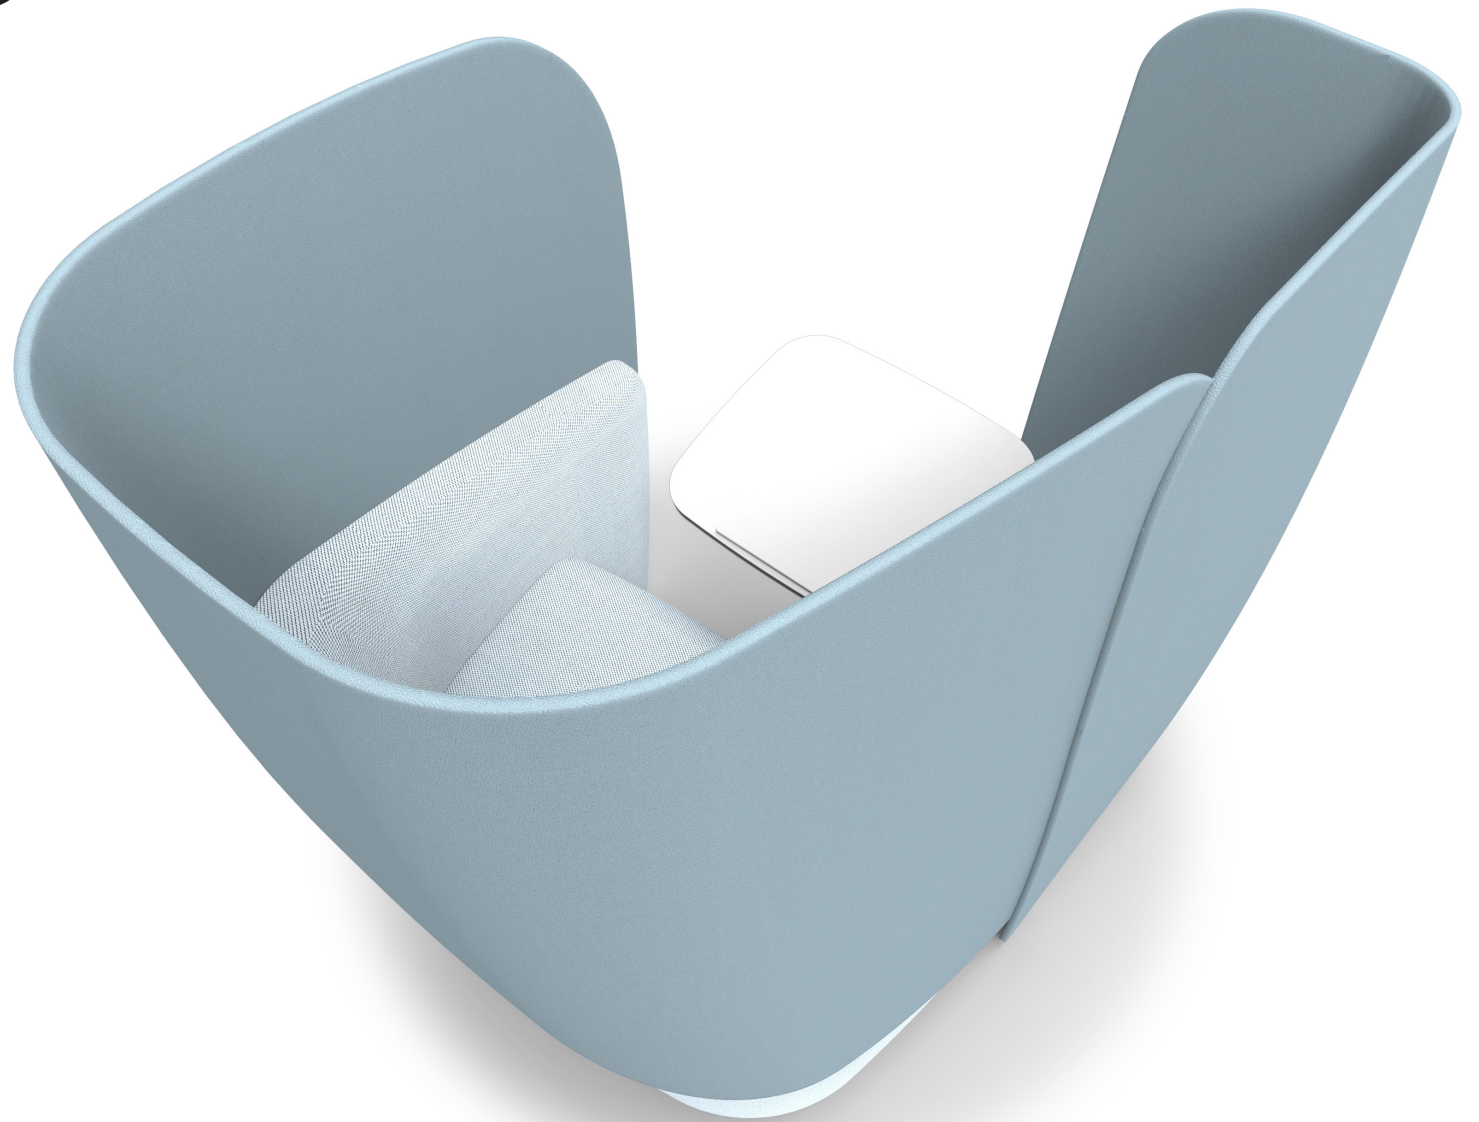

Mango

boss
design

Mango, our new
personal workspace
solution, is created with
headspace in mind.

Mango

BY BOSS DESIGN

Mango is a personal workspace with an acoustic privacy screen and multi positional writing tablet for quiet and private working. Arm shelves and power options provide additional work surfaces and connectivity. Dual density foams support the user and there is storage underneath the seat area.

An upholstered return screen can be added to the front of the unit to further enhance user privacy.

Mango

Chair

Mango

with Surround

Mango

with Surround +
Privacy Screen

Boss Design
E sales@bossdesign.com
W bossdesign.com