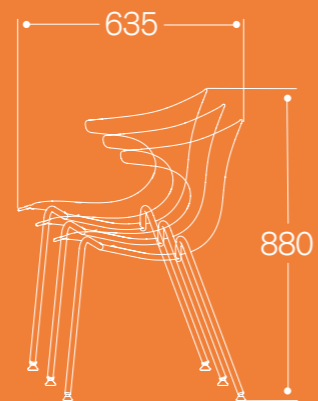

specifications