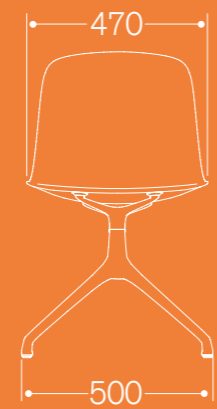

4 Leg with Arms - Opaque Orange (Bottom Right)

Featured Products

Stool without Arms, Low Back and
Sled Base - Opaque Orange and White

The Loop range also includes a selection of stools, ideal for high work benches and breakout areas, as well as contemporary café and bar environments with a choice of either low or high back shells.

Featured Products

4 Leg Chair with Arms - Opaque Orange

KOMAC.CO.UK

specifications

Features

- Available as a 4 leg chair, sled base chair, swivel base chair and high stool
- Polished frame
- Arm and non-arm shells available
- Transparent technoplastic shell colours are smoke grey or ice
- Opaque technoplastic shell colours are red, white, black, green, orange or grey
- Two tone shell colours are pure white/off white, slate grey/coal black, medium grey/light grey, beige/biscuit, ivory/curry, khaki green/olive green or peach/carrot orange
- High and low back stool options
- 4 leg and sled base chair stack up to three high
- 5 year warranty
- Certified to BS EN 15373: 2007, Level 3