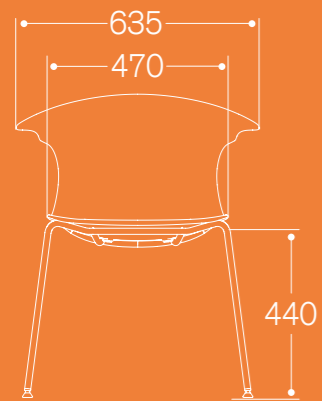

specifications