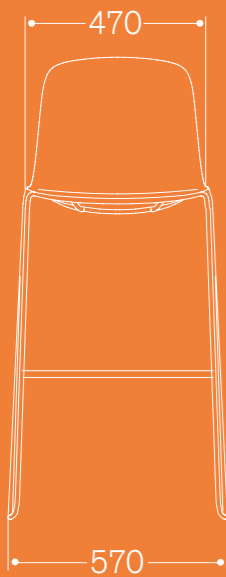

4 Leg with Arms - Opaque Orange (Bottom Right)

Featured Products

Stool without Arms, Low Back and
Sled Base - Opaque Orange and White

The Loop range also includes a selection of stools, ideal for high work benches and breakout areas, as well as contemporary café and bar environments with a choice of either low or high back shells.

Featured Products

4 Leg Chair with Arms - Opaque Orange

KOMAC.CO.UK

specifications

Features

- Available as a 4 leg chair, sled base chair, swivel base chair and high stool
- Polished frame
- Arm and non-arm shells available
- Transparent technoplastic shell colours are smoke grey or ice
- Opaque technoplastic shell colours are red, white, black, green, orange or grey
- Two tone shell colours are pure white/off white, slate grey/coal black, medium grey/light grey, beige/biscuit, ivory/curry, khaki green/olive green or peach/carrot orange
- High and low back stool options
- 4 leg and sled base chair stack up to three high
- 5 year warranty
- Certified to BS EN 15373: 2007, Level 3