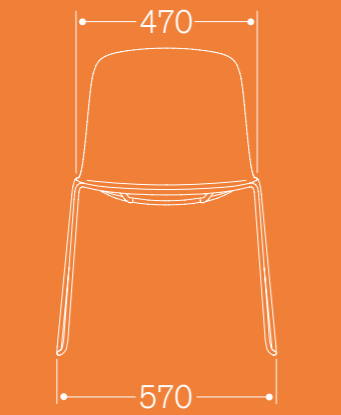

4 Leg with Arms - Opaque Orange (Bottom Right)

Featured Products

Stool without Arms, Low Back and
Sled Base - Opaque Orange and White

The Loop range also includes a selection of stools, ideal for high work benches and breakout areas, as well as contemporary café and bar environments with a choice of either low or high back shells.

Featured Products

4 Leg Chair with Arms - Opaque Orange

KOMAC.CO.UK

specifications

Features

- Available as a 4 leg chair, sled base chair, swivel base chair and high stool
- Polished frame
- Arm and non-arm shells available
- Transparent technoplastic shell colours are smoke grey or ice
- Opaque technoplastic shell colours are red, white, black, green, orange or grey
- Two tone shell colours are pure white/off white, slate grey/coal black, medium grey/light grey, beige/biscuit, ivory/curry, khaki green/olive green or peach/carrot orange
- High and low back stool options
- 4 leg and sled base chair stack up to three high
- 5 year warranty
- Certified to BS EN 15373: 2007, Level 3