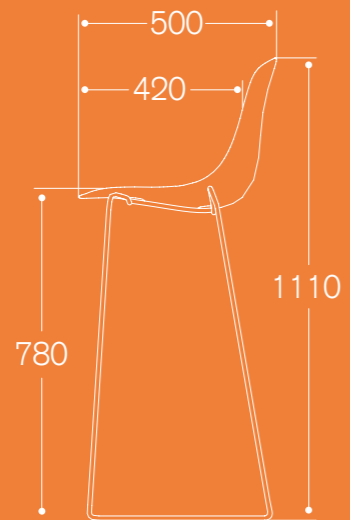

specifications