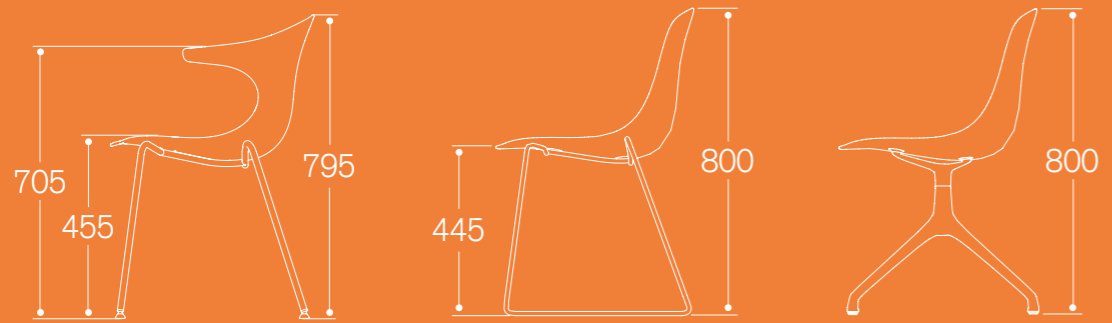

4 Leg with Arms - Opaque Orange (Bottom Right)

Featured Products

Stool without Arms, Low Back and
Sled Base - Opaque Orange and White

The Loop range also includes a selection of stools, ideal for high work benches and breakout areas, as well as contemporary café and bar environments with a choice of either low or high back shells.

Featured Products

4 Leg Chair with Arms - Opaque Orange

KOMAC.CO.UK

specifications

Features

- Available as a 4 leg chair, sled base chair, swivel base chair and high stool
- Polished frame
- Arm and non-arm shells available
- Transparent technoplastic shell colours are smoke grey or ice
- Opaque technoplastic shell colours are red, white, black, green, orange or grey
- Two tone shell colours are pure white/off white, slate grey/coal black, medium grey/light grey, beige/biscuit, ivory/curry, khaki green/olive green or peach/carrot orange
- High and low back stool options
- 4 leg and sled base chair stack up to three high
- 5 year warranty
- Certified to BS EN 15373: 2007, Level 3