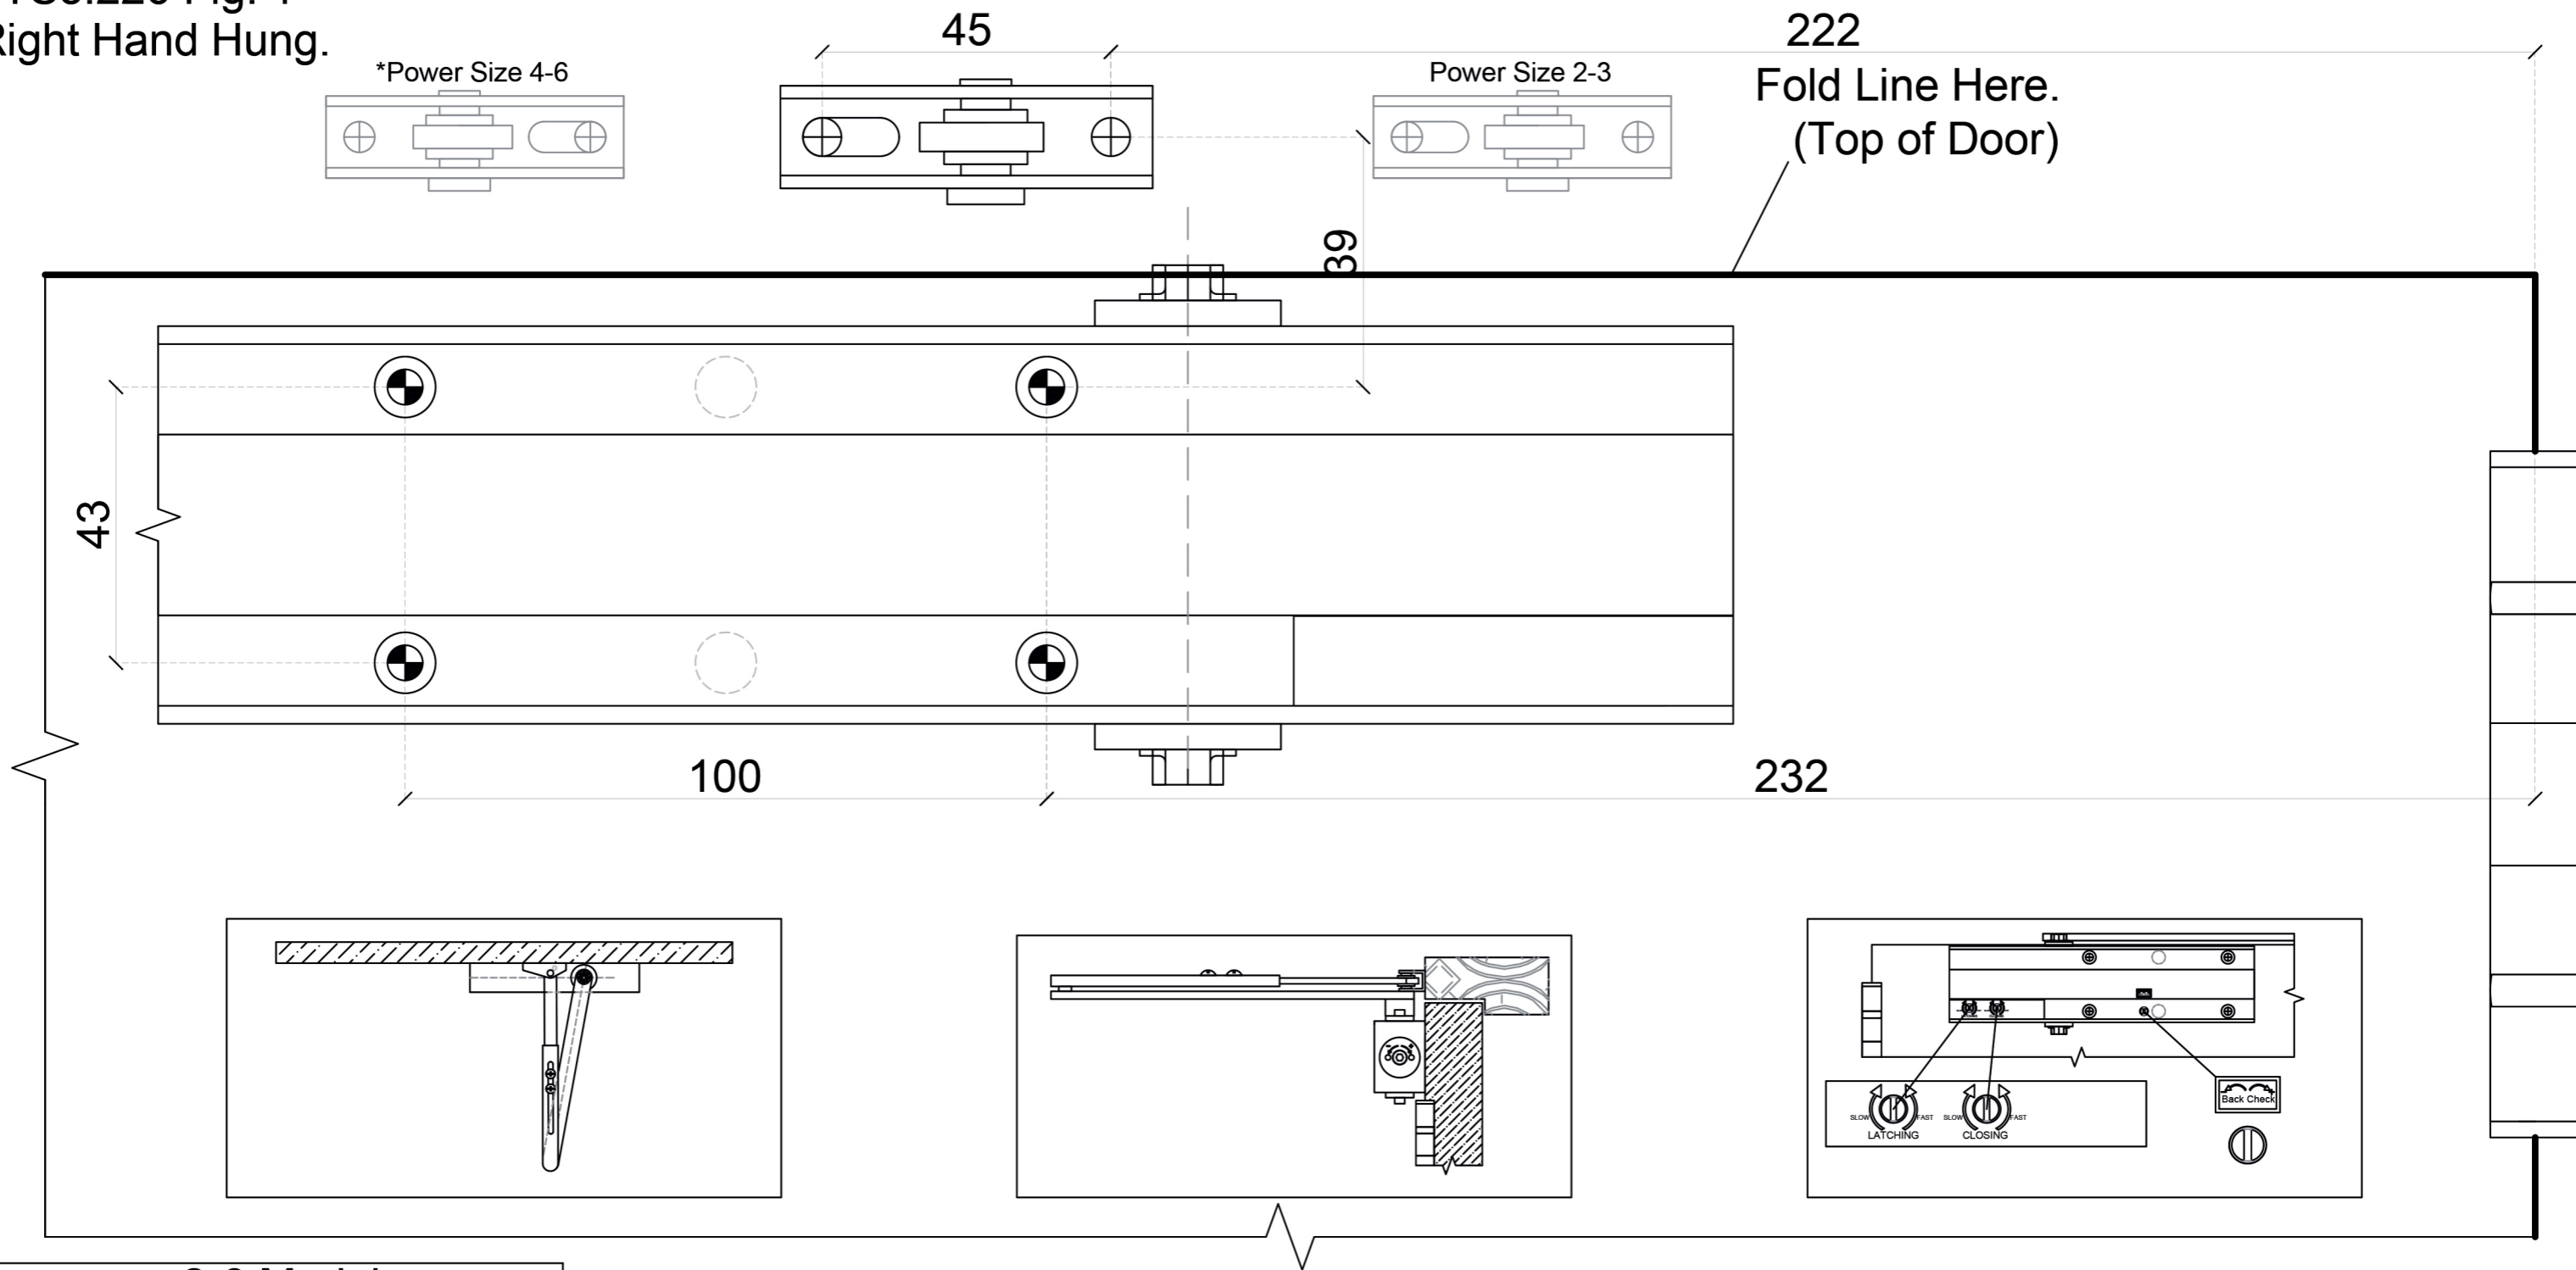

2-6 Model		
N° of Turns	Direction	Size
5	-	2
0	*	3
0	+	4*
3	+	5
8	+	6

EN1154		
Door Closer Power Size	Recommended Door Leaf Width Max mm	Test Door Mass (Kg)
1	750mm	20 Kg
2	850mm	40 Kg
3	950mm	60 Kg
4	1100mm	80 Kg
5	1250mm	100 Kg
6	1400mm	120 Kg

TS5.226 Fig. 1
Right Hand Hung.

2-6 Model		
N° of Turns	Direction	Size
5	-	2
0	*	3
0	+	4*
3	+	5
8	+	6

EN1154		
Door Closer Power Size	Recommended Door Leaf Width Max mm	Test Door Mass (Kg)
1	750mm	20 Kg
2	850mm	40 Kg
3	950mm	60 Kg
4	1100mm	80 Kg
5	1250mm	100 Kg
6	1400mm	120 Kg