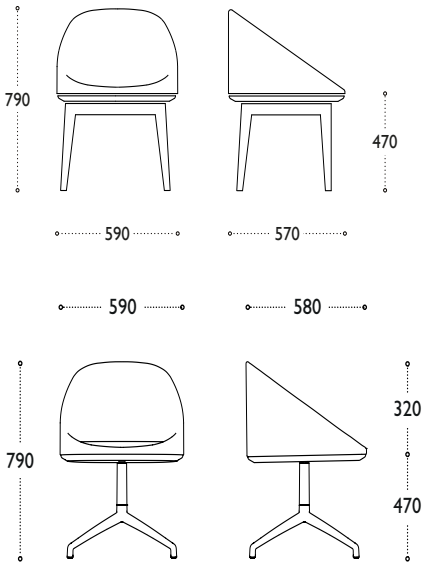

Orlo

boss
design

Orlo

Product Sheet

UK Global HQ
Boss Drive
Dudley
West Midlands, DY2 8SZ
T +44 (0) 1384 455570
E sales@bossdesign.com

London Showroom
7 Clerkenwell Road
London EC1M 5PA
T +44 (0) 20 7253 0364
bossdesign.com

Upholstery