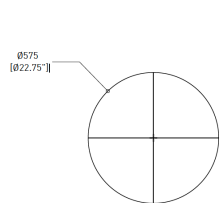

Magic

boss
design

Magic

Product sheet

Product features

- Dual density CMHR polyurethane foam seat
- Chrome base

Breakout

Magic

boss
design

Magic

SMALL STOOL

LARGE STOOL

TABLE (SMALL BASE)

TABLE (LARGE BASE)

North American HQ
2014 Chestnut Street
High Point
N.C. 27262
T +1 844-353-7834
E sales@bossdesign.com

Chicago Showroom
Third Floor, Suite 359
Merchandise Mart
Chicago
IL 60654
T +1 844-353-7834