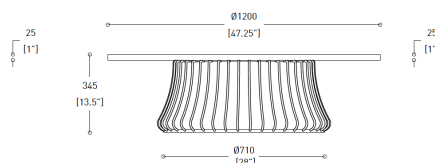

Magic

boss
design

Magic

Product sheet

Product features

- Dual density CMHR polyurethane foam seat
- Chrome base

Breakout

Magic

boss
design

Magic

SMALL STOOL

LARGE STOOL

TABLE (SMALL BASE)

TABLE (LARGE BASE)

North American HQ
2014 Chestnut Street
High Point
N.C. 27262
T +1 844-353-7834
E sales@bossdesign.com

Chicago Showroom
Third Floor, Suite 359
Merchandise Mart
Chicago
IL 60654
T +1 844-353-7834

Product sheet

Breakout