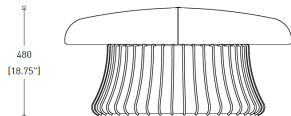

Magic

boss
design

Magic

Product sheet

Product features

- Dual density CMHR polyurethane foam seat
- Chrome base

Breakout

Magic

boss
design

Magic

SMALL STOOL

LARGE STOOL

TABLE (SMALL BASE)

TABLE (LARGE BASE)

North American HQ
2014 Chestnut Street
High Point
N.C. 27262
T +1 844-353-7834
E sales@bossdesign.com

Chicago Showroom
Third Floor, Suite 359
Merchandise Mart
Chicago
IL 60654
T +1 844-353-7834