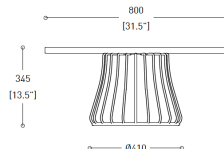

Magic

boss
design

Magic

Product sheet

Product features

- Dual density CMHR polyurethane foam seat
- Chrome base

Breakout

Magic

boss
design

Magic

SMALL STOOL

LARGE STOOL

TABLE (SMALL BASE)

TABLE (LARGE BASE)

North American HQ
2014 Chestnut Street
High Point
N.C. 27262
T +1 844-353-7834
E sales@bossdesign.com

Chicago Showroom
Third Floor, Suite 359
Merchandise Mart
Chicago
IL 60654
T +1 844-353-7834

Product sheet

Breakout