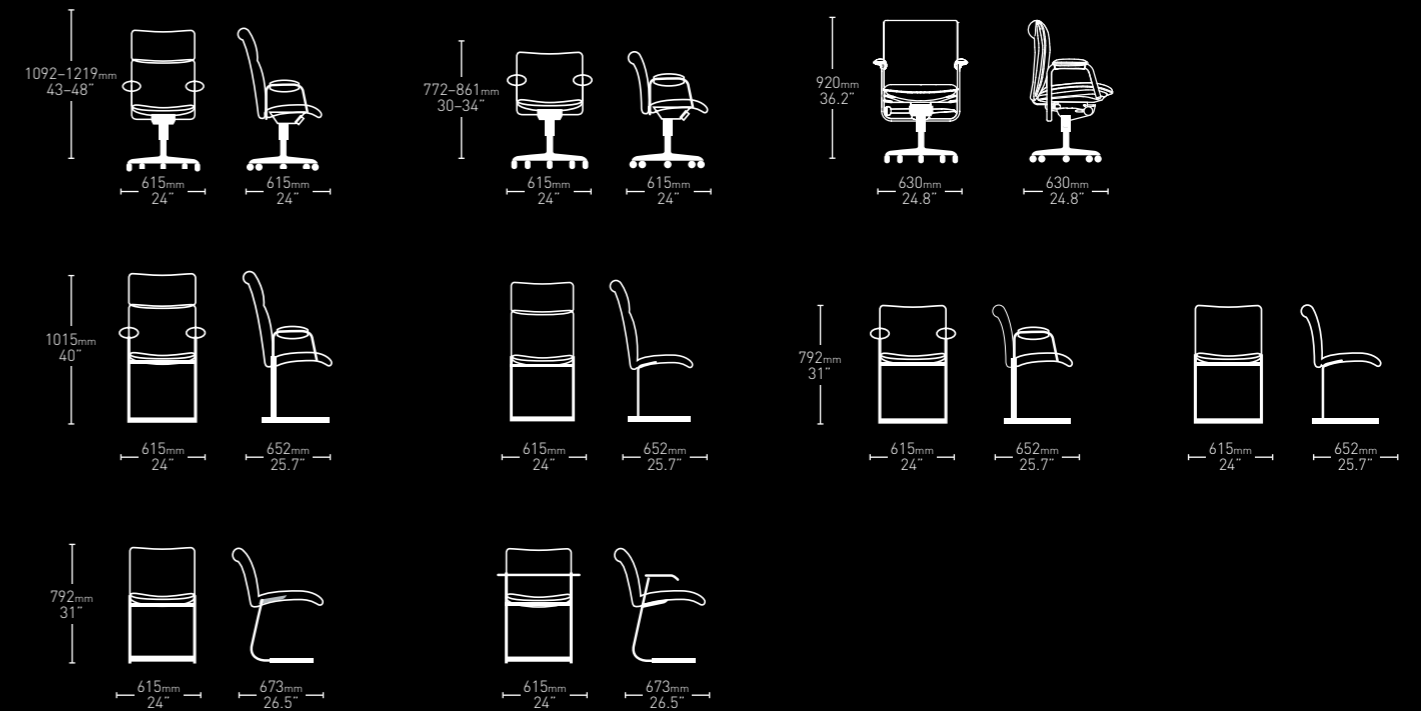

delphi

G8 Summit 2005

In 2005, for the second time, Boss supplied the seating used by the world leaders at the G8 summit held at Gleneagles, Scotland.

On Television

A classic that has stood the test of time, Delphi has featured in a variety of British TV news, current affairs and talk shows since the early eighties.

Options

Delphi comes with a chrome frame in three options: swivel, visitor and as a stackable cantilever. It is also available as both a high-back and a low-back.

The Delphi high-back and low-back swivel is available with arms and polished aluminium base and optional knee tilt action.

The Delphi high-back and low-back visitor is available with arms as an option.

The Delphi low-back stacker is available with arms as an option which are either upholstered or PU.

The Delphi task chair can be upholstered in a wide range of fabric and leathers.