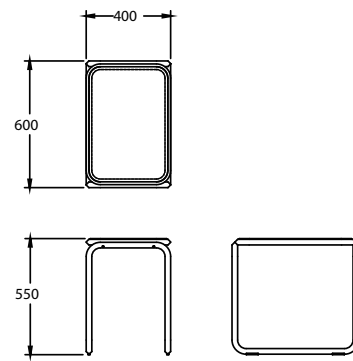

CUBA

Designed by Boss Design

CUBA LARGE SQUARE TABLE _____

CUBA LARGE RECTANGULAR TABLE _____

CUBA SMALL SQUARE TABLE _____

CUBA SIDE TABLE _____

Features:

- Collection comprises of a small square coffee table, large square coffee table, rectangular coffee table and side table
- Bright chrome frame as standard, all other finishes POA
- Clear glass table top as standard, all other finishes POA
- Discreet plastic glides for hard or soft floors
- Ideally suited to reception and executive areas