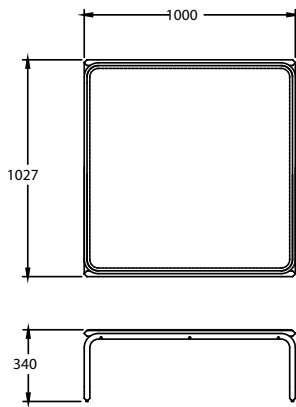

CUBA

Designed by Boss Design

CUBA LARGE SQUARE TABLE _____

CUBA LARGE RECTANGULAR TABLE _____

CUBA SMALL SQUARE TABLE _____

CUBA SIDE TABLE _____

Features:

- Collection comprises of a small square coffee table, large square coffee table, rectangular coffee table and side table
- Bright chrome frame as standard, all other finishes POA
- Clear glass table top as standard, all other finishes POA
- Discreet plastic glides for hard or soft floors
- Ideally suited to reception and executive areas