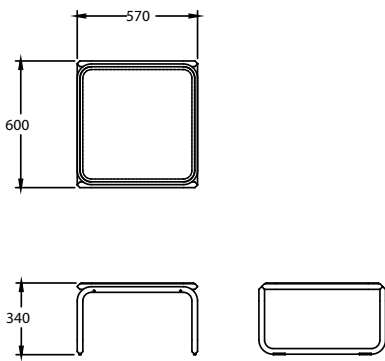

CUBA

Designed by Boss Design

CUBA LARGE SQUARE TABLE _____

CUBA LARGE RECTANGULAR TABLE _____

CUBA SMALL SQUARE TABLE _____

CUBA SIDE TABLE _____

Features:

- Collection comprises of a small square coffee table, large square coffee table, rectangular coffee table and side table
- Bright chrome frame as standard, all other finishes POA
- Clear glass table top as standard, all other finishes POA
- Discreet plastic glides for hard or soft floors
- Ideally suited to reception and executive areas