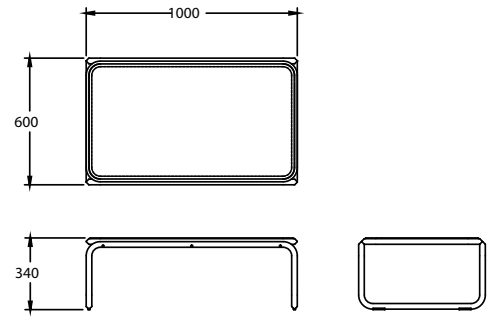

CUBA

Designed by Boss Design

CUBA LARGE SQUARE TABLE _____

CUBA LARGE RECTANGULAR TABLE _____

CUBA SMALL SQUARE TABLE _____

CUBA SIDE TABLE _____

Features:

- Collection comprises of a small square coffee table, large square coffee table, rectangular coffee table and side table
- Bright chrome frame as standard, all other finishes POA
- Clear glass table top as standard, all other finishes POA
- Discreet plastic glides for hard or soft floors
- Ideally suited to reception and executive areas