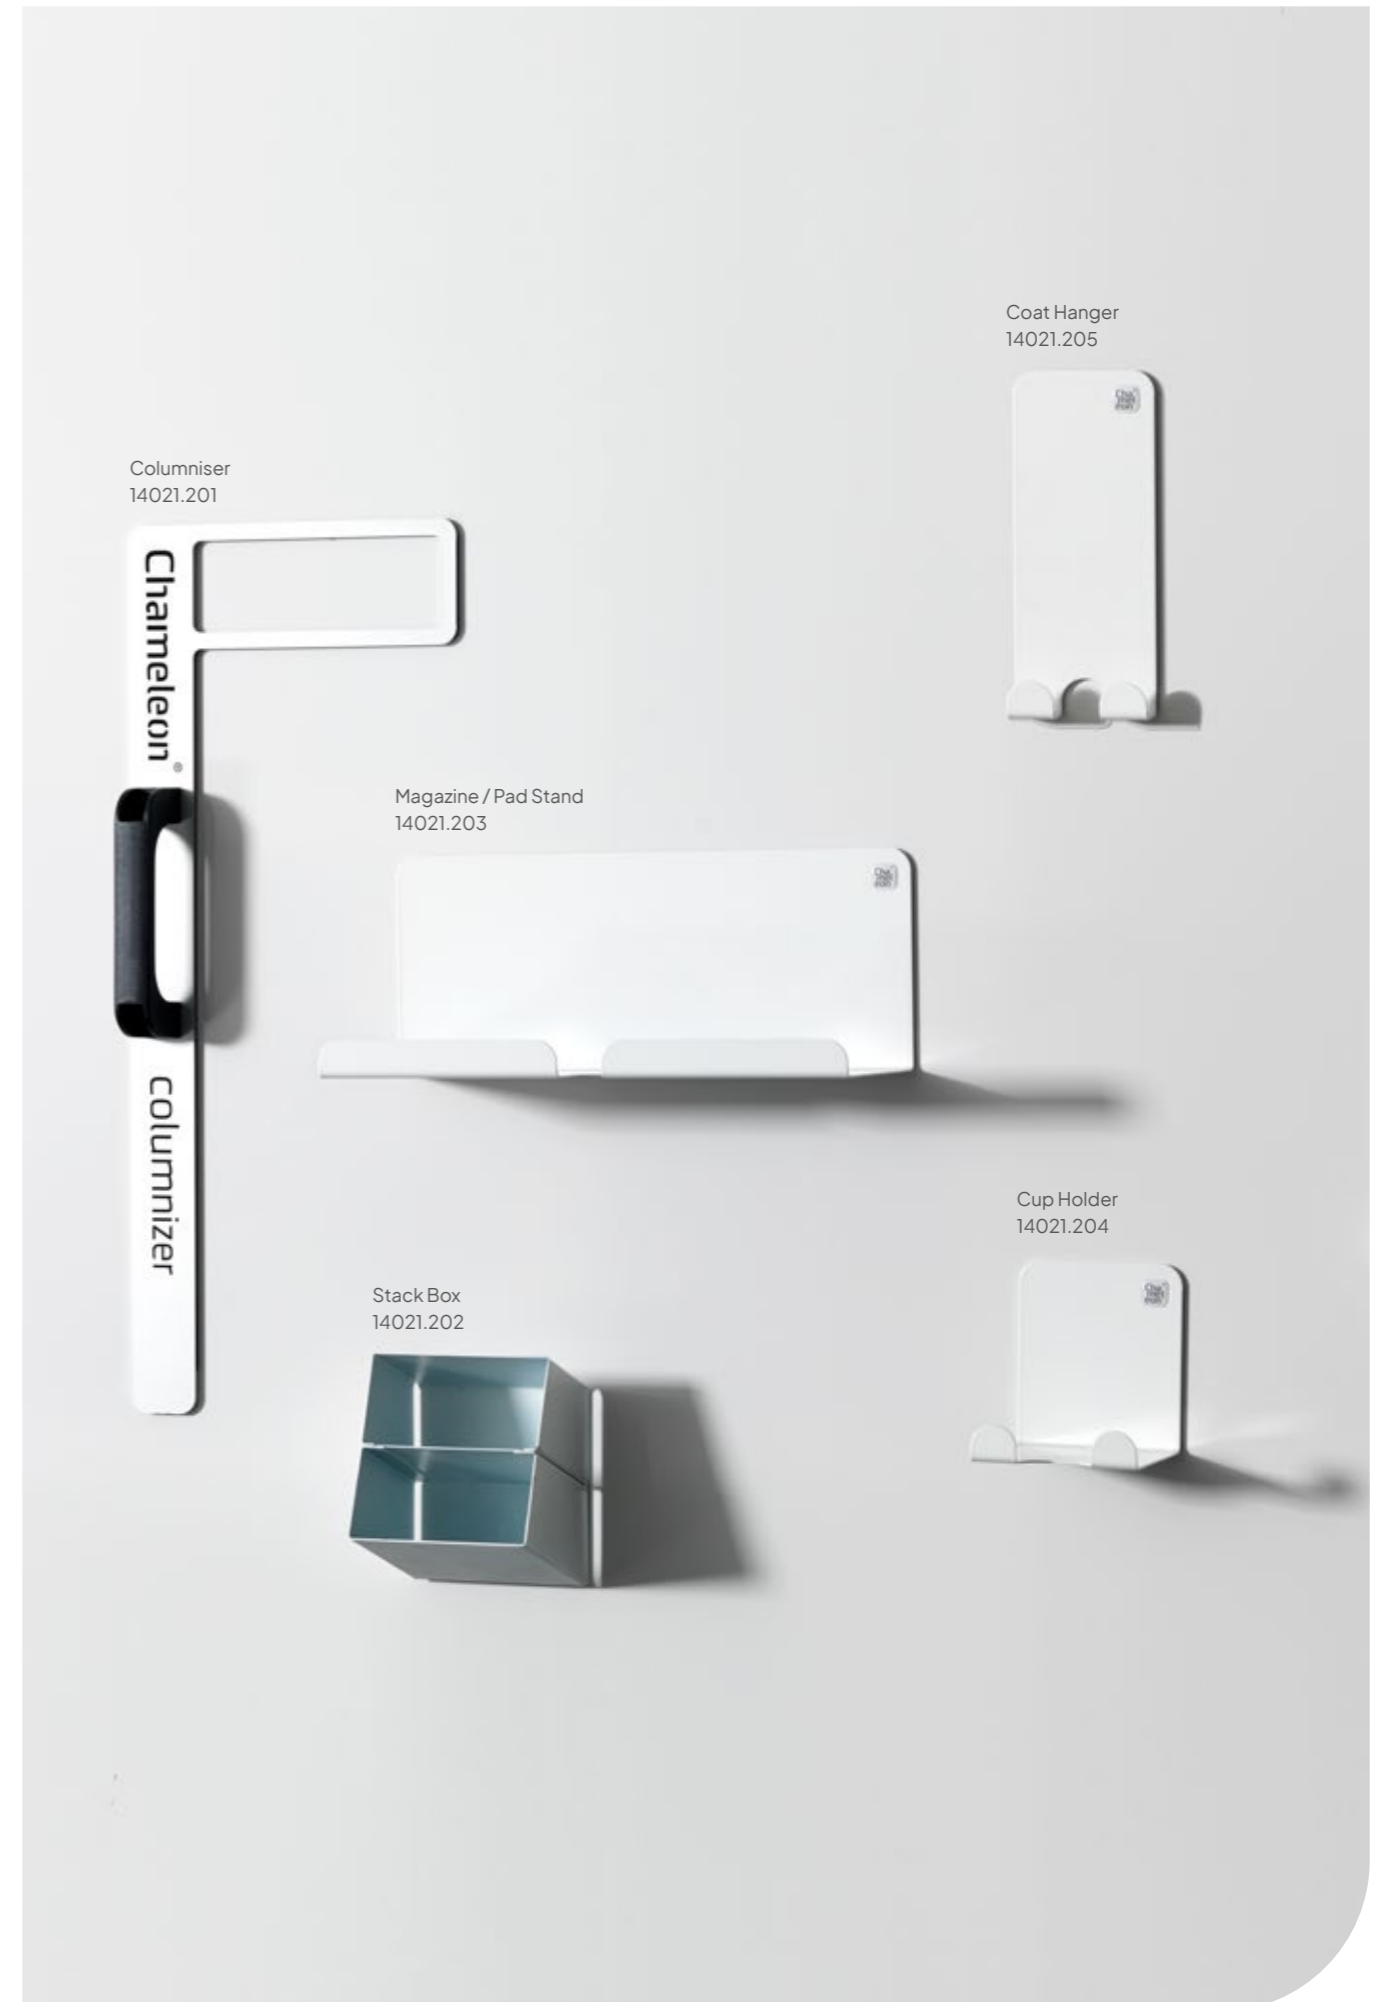

5.4 Add-Ons

Accessories / Add-Ons

These magnetic whiteboard accessories combine style and functionality, making them a versatile addition to any whiteboard or whiteboard wall. They keep your equipment, such as post-it notes, tablets, phones, or even coffee mugs, right at your fingertips. You can also use them to display inspiring magazines or trendy plants, adding both organization and aesthetics to your workspace. Chameleon Add-ons are always useful!

The Chameleon Columniser is a practical magnetic tool for drawing straight lines with markers, which can be used as tables or scrum boards. The Chameleon Scrumkit column cards fit perfectly within these lines, adding to their utility.

Art. no.	Description	RRP
14021.201	Chameleon Columniser	€ 77,50
14021.202	Chameleon Stack Box	€ 49,00
14021.203	Chameleon Magazine / Pad Stand	€ 45,50
14021.204	Chameleon Cup Holder	€ 30,50
14021.205	Chameleon Coat Hanger	€ 32,00