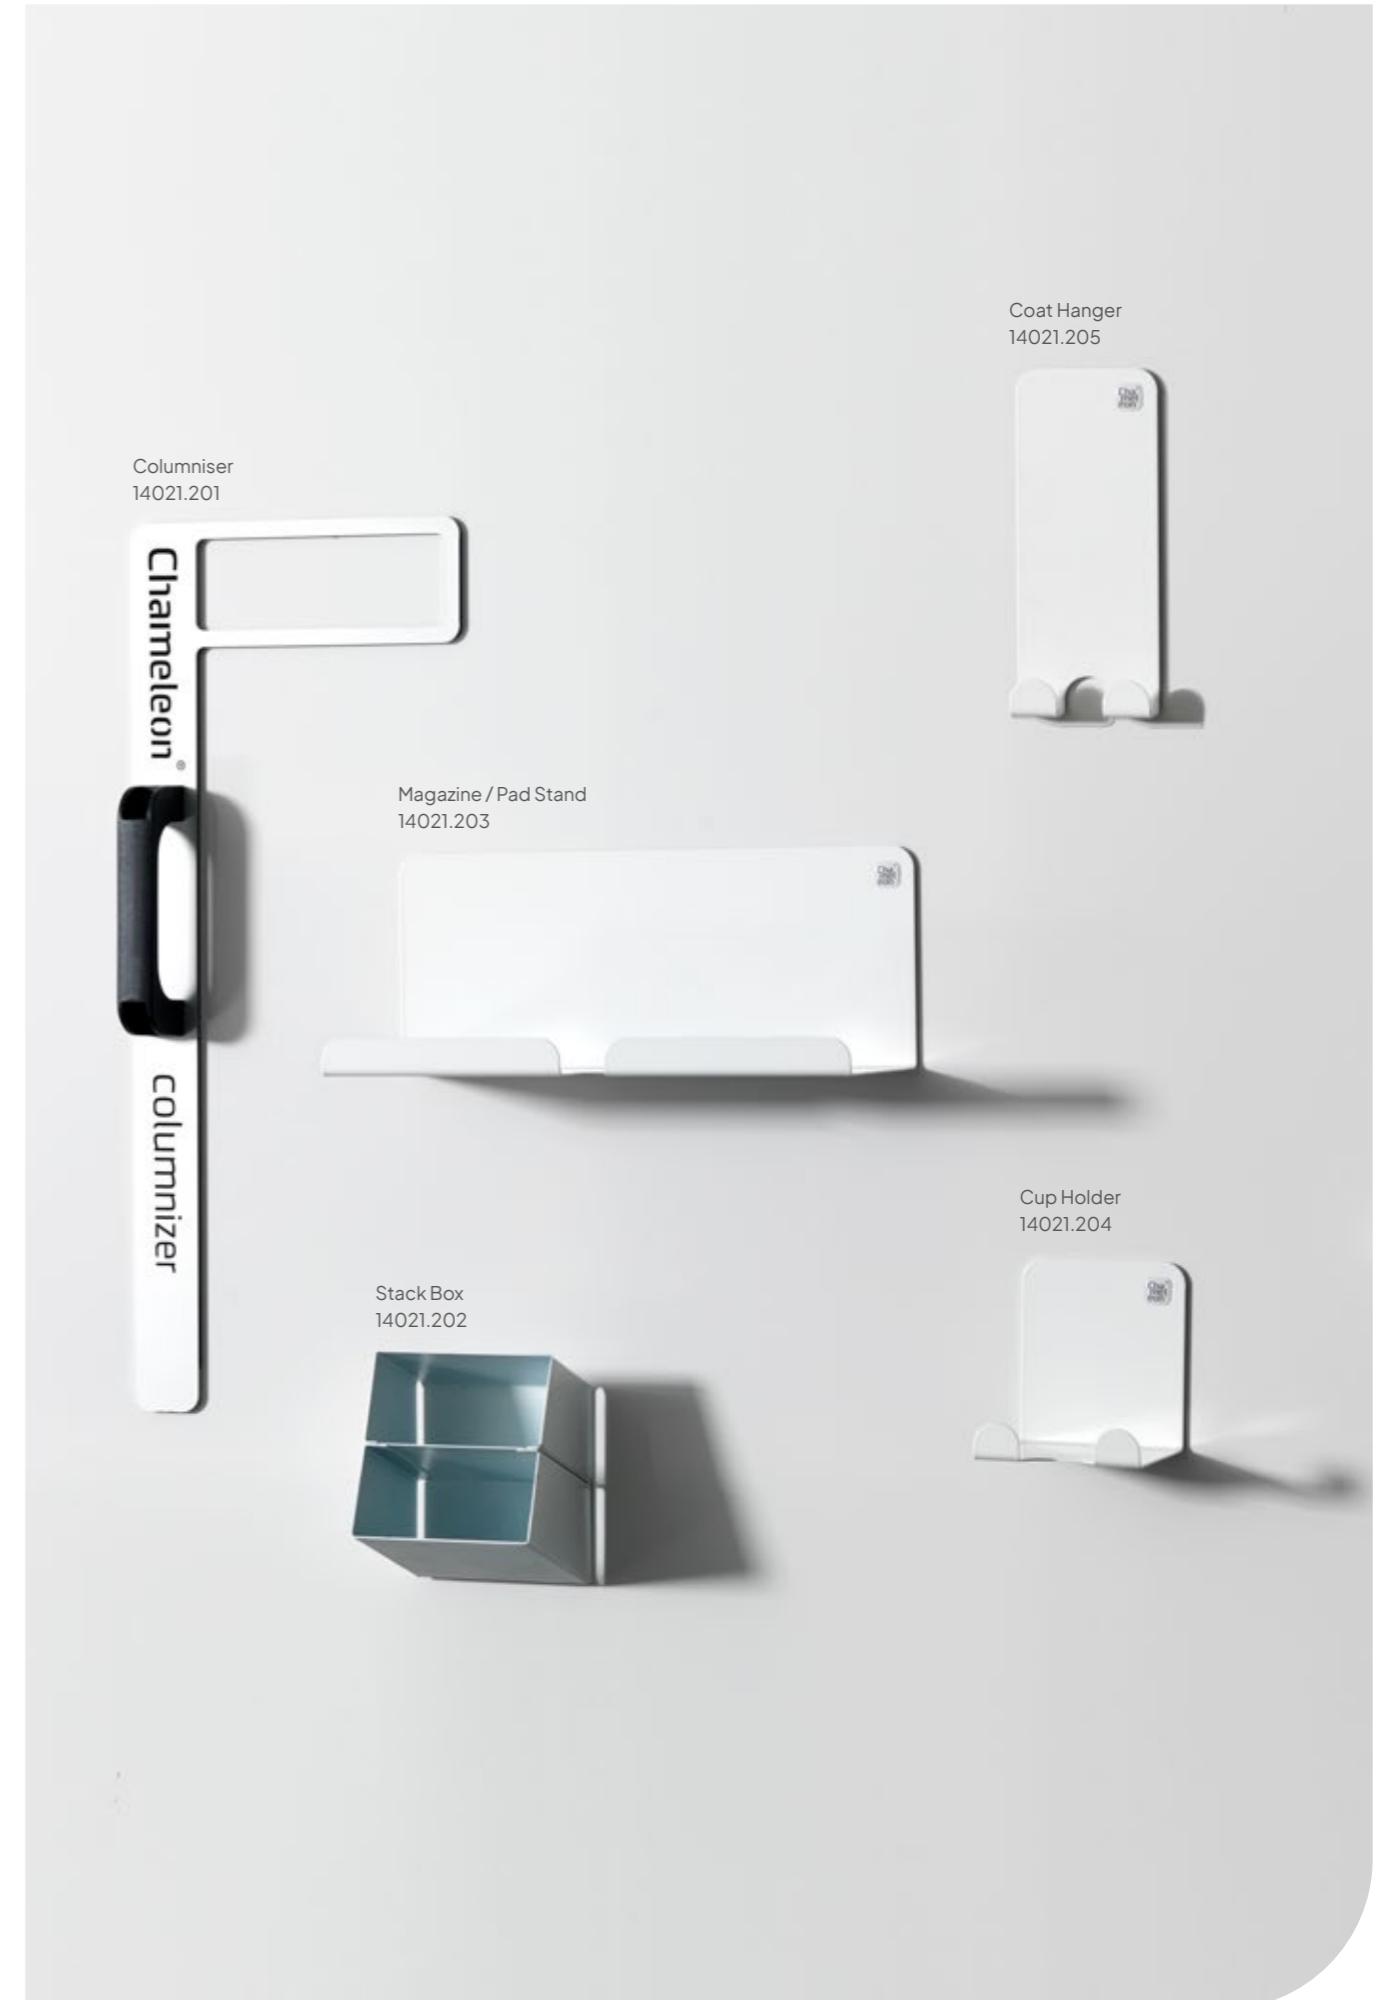

5.4 Add-Ons

Accessories / Add-Ons

These magnetic whiteboard accessories combine style and functionality, making them a versatile addition to any whiteboard or whiteboard wall. They keep your equipment, such as post-it notes, tablets, phones, or even coffee mugs, right at your fingertips. You can also use them to display inspiring magazines or trendy plants, adding both organization and aesthetics to your workspace. Chameleon Add-ons are always useful!

The Chameleon Columniser is a practical magnetic tool for drawing straight lines with markers, which can be used as tables or scrum boards. The Chameleon Scrumkit column cards fit perfectly within these lines, adding to their utility.

Art. no.	Description	RRP
14021.201	Chameleon Columniser	€ 77,50
14021.202	Chameleon Stack Box	€ 49,00
14021.203	Chameleon Magazine / Pad Stand	€ 45,50
14021.204	Chameleon Cup Holder	€ 30,50
14021.205	Chameleon Coat Hanger	€ 32,00