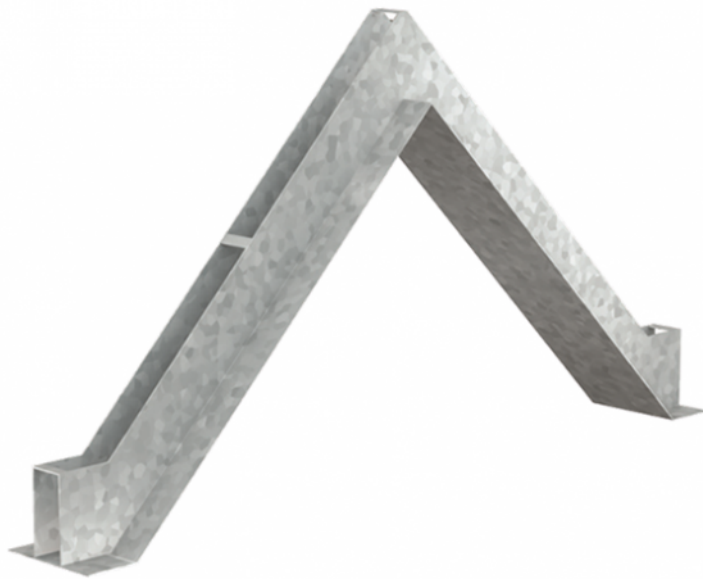

Apex Arch Lintel

GALLERY

PRODUCT INFORMATION

Bespoke Designs

Apex Arch Lintel

The apex lintel is commonly used alongside high vaulted ceilings to enhance the stream of daylight. **Features**

- For triangular or diamond-shaped openings.
- Available in single or multi-leaf versions.
- Example bullet point
- Information required - Wall construction, clear span, arch rise.

PRODUCT ATTRIBUTES

Brand

Birtley Lintels

Generic Ref	Apex Arch Lintel
Product Range	Bespoke Designs