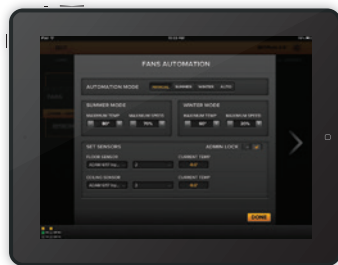

BAFWorks is your all-in-one lights, ventilation and Big Ass Fans® controller, eliminating the need for individual controls. This intuitive control system integrates with all Big Ass Solutions technologies, as well as existing building equipment, streamlining operations and allowing you to maximize efficiency and comfort. Our award-winning software adds advanced features such as scheduling, grouping and lockout capabilities as well as proprietary algorithms for SmartSense and IntelliVent™.

BAFWorks is a simple-to-use, economical building control system that gives you the power to reduce operating expenses and improve comfort, while simplifying your life.

AUTOMATION MODULES

SmartSense - Hands-Free Fan Control

SmartSense takes human error out of fan operation by telling your Big Ass Fans what to do in each season. **Winter Mode** automatically adjusts the fan's speed to minimize the temperature differential between the floor and ceiling. **Summer Mode** automatically increases fan speed as the floor level temperature rises.

Night-Flush with IntelliVent

IntelliVent uses temperature sensors to monitor the outdoor temperature and the indoor floor temperature to automatically open and close or start and stop louvers and ventilation equipment to maintain your specific temperature setting.