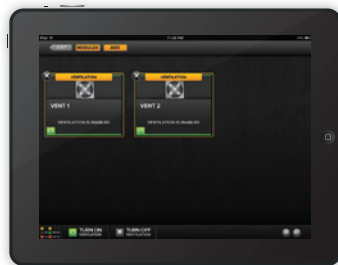

BAFWorks is a simple-to-use, economical building control system that gives you the power to reduce operating expenses and improve comfort, while simplifying your life.

AUTOMATION MODULES

SmartSense - Hands-Free Fan Control

SmartSense takes human error out of fan operation by telling your Big Ass Fans what to do in each season. **Winter Mode** automatically adjusts the fan's speed to minimize the temperature differential between the floor and ceiling. **Summer Mode** automatically increases fan speed as the floor level temperature rises.

Night-Flush with IntelliVent

IntelliVent uses temperature sensors to monitor the outdoor temperature and the indoor floor temperature to automatically open and close or start and stop louvers and ventilation equipment to maintain your specific temperature setting.