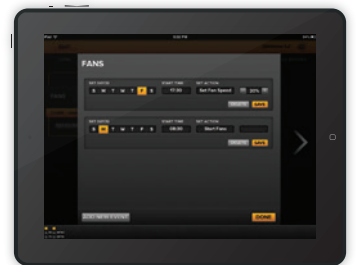

BAFWorks is your all-in-one lights, ventilation and Big Ass Fans® controller, eliminating the need for individual controls. This intuitive control system integrates with all Big Ass Solutions technologies, as well as existing building equipment, streamlining operations and allowing you to maximize efficiency and comfort. Our award-winning software adds advanced features such as scheduling, grouping and lockout capabilities as well as proprietary algorithms for SmartSense and IntelliVent™.

BAFWorks is a simple-to-use, economical building control system that gives you the power to reduce operating expenses and improve comfort, while simplifying your life.

AUTOMATION MODULES

SmartSense - Hands-Free Fan Control

SmartSense takes human error out of fan operation by telling your Big Ass Fans what to do in each season. **Winter Mode** automatically adjusts the fan's speed to minimize the temperature differential between the floor and ceiling. **Summer Mode** automatically increases fan speed as the floor level temperature rises.

Night-Flush with IntelliVent

IntelliVent uses temperature sensors to monitor the outdoor temperature and the indoor floor temperature to automatically open and close or start and stop louvers and ventilation equipment to maintain your specific temperature setting.