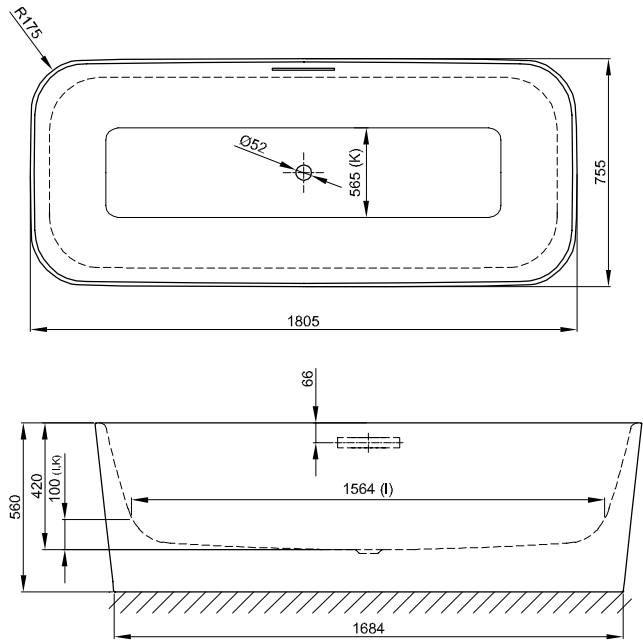

## Information

The special waste- and overflow fitting BetteArt is compulsory for installation. The BetteArt waste- and overflow comes prefitted. If ordered with waste and overflow with filling unit the bath comes with prefitted Sanfix tube for water supply. A flexible drain pipe is included in delivery.

## Dimensions

article no.	dimensions in mm	volume*
3480 CFXXK	1805 × 755 × 420	248 litre

\*Water content less 70 litres (for human displacement).