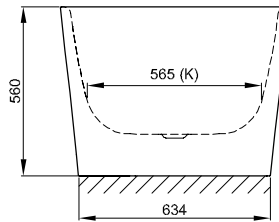

## Dimensions

article no.	dimensions in mm	volume*
3480 CFXXK	1805 × 755 × 420	248 litre

\*Water content less 70 litres (for human displacement).