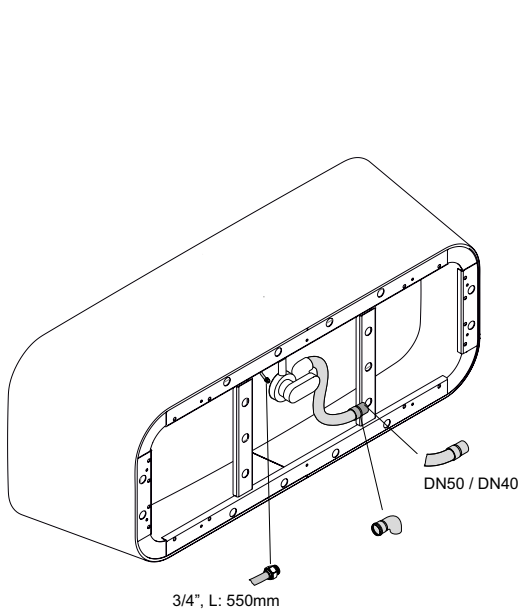

## Information

The special waste- and overflow fitting BetteArt is compulsory for installation. The BetteArt waste- and overflow comes prefitted. If ordered with waste and overflow with filling unit the bath comes with prefitted Sanfix tube for water supply. A flexible drain pipe is included in delivery.

## Dimensions

article no.	dimensions in mm	volume*
3480 CFXXK	1805 × 755 × 420	248 litre

\*Water content less 70 litres (for human displacement).