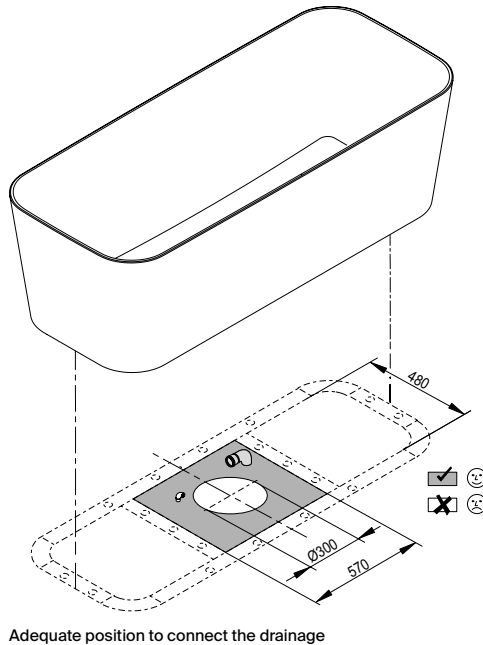

## Information

The special waste- and overflow fitting BetteArt is compulsory for installation. The BetteArt waste- and overflow comes prefitted. If ordered with waste and overflow with filling unit the bath comes with prefitted Sanfix tube for water supply. A flexible drain pipe is included in delivery.

## Dimensions

article no.	dimensions in mm	volume*
3480 CFXXK	1805 × 755 × 420	248 litre

\*Water content less 70 litres (for human displacement).