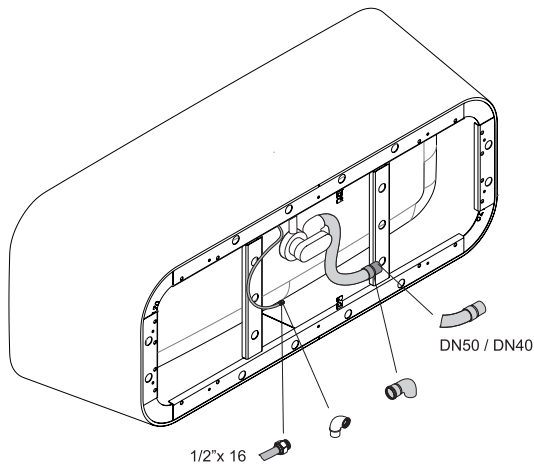

BETTEART

Design: Tesseraux + Partner

Adequate position to connect the drainage

dimension
180 x 75 x 42 cm

article no.
3480 CFXXK **available from week 19/2013** Volume
248 litre