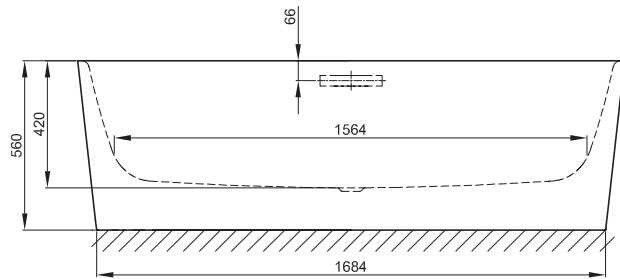

BETTEART

Design: Tesseraux + Partner

Adequate position to connect the drainage

dimension
180 x 75 x 42 cm

article no.
3480 CFXXK **available from week 19/2013** Volume
248 litre