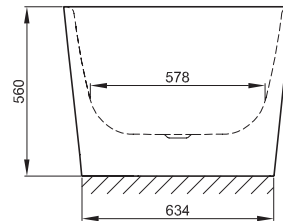

BETTEART

Design: Tesseraux + Partner

Adequate position to connect the drainage

dimension
180 x 75 x 42 cm

article no.
3480 CFXXK **available from week 19/2013** Volume
248 litre