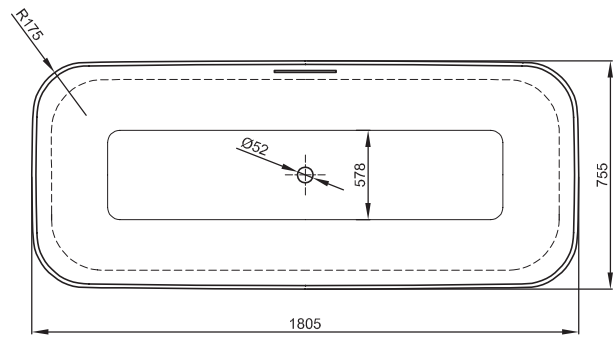

BETTEART

Design: Tesseraux + Partner

Adequate position to connect the drainage

dimension
180 x 75 x 42 cm

article no.
3480 CFXXK **available from week 19/2013** Volume
248 litre