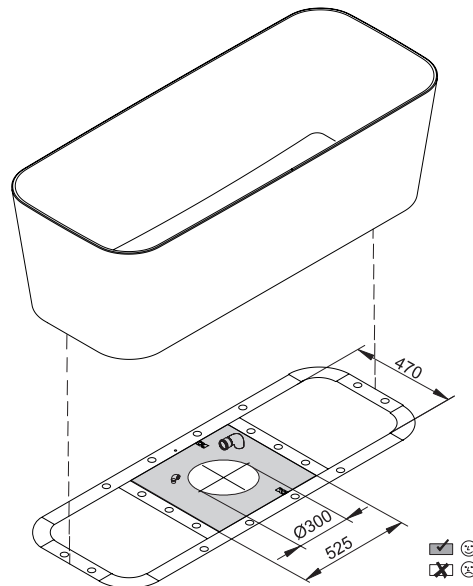

BETTEART

Design: Tesseraux + Partner

Adequate position to connect the drainage

dimension
180 x 75 x 42 cm

article no.
3480 CFXXK **available from week 19/2013** Volume
248 litre