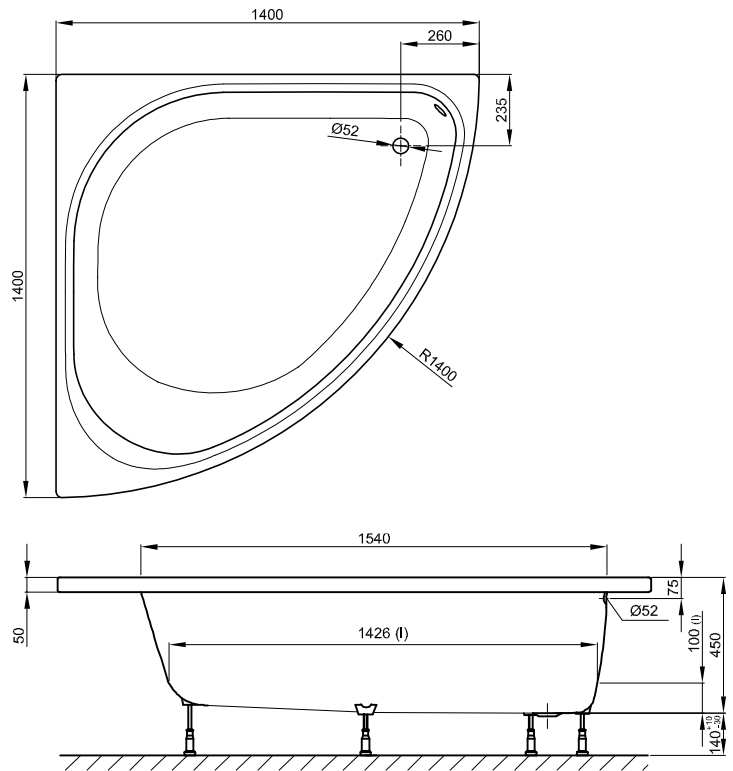

BetteArco

Information

For professional installation we recommend the use of the original bath feet B50-0015.

Scope of delivery

Including noise-reducing pads.

Design: schmiedem design

Dimensions

article no.	dimensions in mm	volume*
6035	1400 x 1400 x 450	267 litre

*Water content less 70 litres (for human displacement).