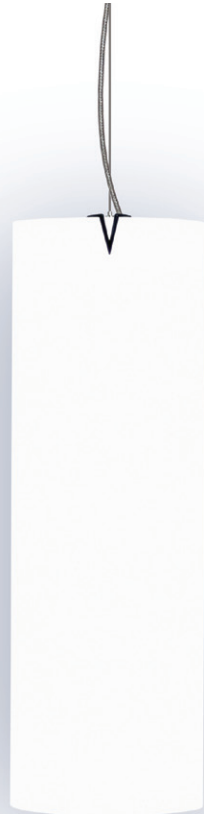

CYLINDRA

WEB PIN™ 280

Optional end diffuser

Xacara LED downlight

42 0354 - VC

Standard luminaire supplied with an open end

"V" in polished chrome

"V" in satin nickel

Cylindrical button in brushed stainless steel

GENERAL SPECIFICATION

Body and trim: Steel and aluminum.

Suspension: One stainless steel aircraft cable.

Power cable: Silver braided.

Finials: "V"s die-cast zinc. Cylindrical buttons, stainless steel.

| Code: | Wattage: | Color CCT*: | Delivered lms*: | Efficacy LPW: | L70 @25°C (77°F): | Height (A): | Diameter (D): | Photometry: |
|----------------|----------|-------------|-----------------|---------------|-------------------|-------------|---------------|---------------------|
| 42 1001 | 63W LED | 3500K | 3311 | 52 | > 50,000 hrs | 762mm/30" | 203mm/8" | File# 421001 |
| 42 1002 | 63W LED | 4000K | 3311 | 52 | > 50,000 hrs | 762mm/30" | 203mm/8" | File# 421002 |
| 42 1003 | 63W LED | 3500K | 3410 | 54 | > 50,000 hrs | 762mm/30" | 254mm/10" | File# 421003 |
| 42 1004 | 63W LED | 4000K | 3410 | 54 | > 50,000 hrs | 762mm/30" | 254mm/10" | File# 421004 |
| 42 1005 | 63W LED | 3500K | 3602 | 57 | > 50,000 hrs | 762mm/30" | 305mm/12" | File# 421005 |
| 42 1006 | 63W LED | 4000K | 3602 | 57 | > 50,000 hrs | 762mm/30" | 305mm/12" | File# 421006 |
| 42 1101 | 126W LED | 3500K | 8346 | 66 | > 50,000 hrs | 1321mm/52" | 203mm/8" | File# 421101 |
| 42 1102 | 126W LED | 4000K | 8346 | 66 | > 50,000 hrs | 1321mm/52" | 203mm/8" | File# 421102 |
| 42 1103 | 126W LED | 3500K | 8518 | 67 | > 50,000 hrs | 1321mm/52" | 254mm/10" | File# 421103 |
| 42 1104 | 126W LED | 4000K | 8518 | 67 | > 50,000 hrs | 1321mm/52" | 254mm/10" | File# 421104 |
| 42 1105 | 126W LED | 3500K | 8823 | 70 | > 50,000 hrs | 1321mm/52" | 305mm/12" | File# 421105 |
| 42 1106 | 126W LED | 4000K | 8823 | 70 | > 50,000 hrs | 1321mm/52" | 305mm/12" | File# 421106 |