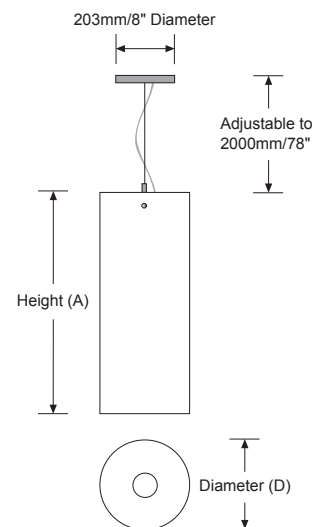

A SPECIFY LAMP/LUMINAIRE TYPE

| Code: | Lamp: | Diameter (D): | Height (A): | Photometry: |
|---------|-----------------|---------------|-------------|--------------|
| 42 0236 | 2 x 36/39W PL-L | 203mm/8" | 610mm/24" | File# 420236 |
| 42 0336 | 3 x 36/39W PL-L | 254mm/10" | 610mm/24" | File# 420336 |
| 42 0436 | 4 x 36/39W PL-L | 305mm/12" | 610mm/24" | File# 420436 |
| 42 0240 | 2 x 40W PL-L | 203mm/8" | 762mm/30" | File# 420240 |
| 42 0340 | 3 x 40W PL-L | 254mm/10" | 762mm/30" | File# 420340 |
| 42 0440 | 4 x 40W PL-L | 305mm/12" | 762mm/30" | File# 420440 |
| 42 0250 | 2 x 50W PL-L | 203mm/8" | 762mm/30" | File# 420250 |
| 42 0350 | 3 x 50W PL-L | 254mm/10" | 762mm/30" | File# 420350 |
| 42 0450 | 4 x 50W PL-L | 305mm/12" | 762mm/30" | File# 420450 |
| 42 0239 | 2 x 39W T5 HO | 203mm/8" | 1016mm/40" | File# 420239 |
| 42 0339 | 3 x 39W T5 HO | 254mm/10" | 1016mm/40" | File# 420339 |
| 42 0439 | 4 x 39W T5 HO | 305mm/12" | 1016mm/40" | File# 420439 |
| 42 0254 | 2 x 54W T5 HO | 203mm/8" | 1321mm/52" | File# 420254 |
| 42 0354 | 3 x 54W T5 HO | 254mm/10" | 1321mm/52" | File# 420354 |
| 42 0454 | 4 x 54W T5 HO | 305mm/12" | 1321mm/52" | File# 420454 |