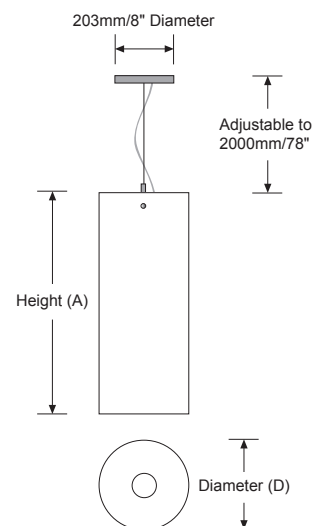

A SPECIFY LAMP/LUMINAIRE TYPE

| Code: | Lamp: | Diameter (D): | Height (A): | Photometry: |
|---------|-----------------|---------------|-------------|--------------|
| 42 0236 | 2 x 36/39W PL-L | 203mm/8" | 610mm/24" | File# 420236 |
| 42 0336 | 3 x 36/39W PL-L | 254mm/10" | 610mm/24" | File# 420336 |
| 42 0436 | 4 x 36/39W PL-L | 305mm/12" | 610mm/24" | File# 420436 |
| 42 0240 | 2 x 40W PL-L | 203mm/8" | 762mm/30" | File# 420240 |
| 42 0340 | 3 x 40W PL-L | 254mm/10" | 762mm/30" | File# 420340 |
| 42 0440 | 4 x 40W PL-L | 305mm/12" | 762mm/30" | File# 420440 |
| 42 0250 | 2 x 50W PL-L | 203mm/8" | 762mm/30" | File# 420250 |
| 42 0350 | 3 x 50W PL-L | 254mm/10" | 762mm/30" | File# 420350 |
| 42 0450 | 4 x 50W PL-L | 305mm/12" | 762mm/30" | File# 420450 |
| 42 0239 | 2 x 39W T5 HO | 203mm/8" | 1016mm/40" | File# 420239 |
| 42 0339 | 3 x 39W T5 HO | 254mm/10" | 1016mm/40" | File# 420339 |
| 42 0439 | 4 x 39W T5 HO | 305mm/12" | 1016mm/40" | File# 420439 |
| 42 0254 | 2 x 54W T5 HO | 203mm/8" | 1321mm/52" | File# 420254 |
| 42 0354 | 3 x 54W T5 HO | 254mm/10" | 1321mm/52" | File# 420354 |
| 42 0454 | 4 x 54W T5 HO | 305mm/12" | 1321mm/52" | File# 420454 |