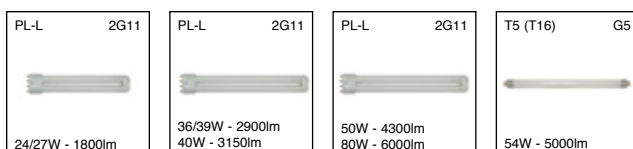

Note: Due to constant changes in LEDs, please check our website for current product specifications.