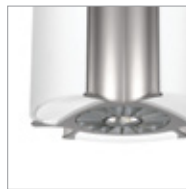

# AXALIS

WEB PIN™ 124

Top view

Bottom view

Downlight option (D1)

Xacara LED  
downlight option (X1/X2)

## GENERAL SPECIFICATION

**Body and trim:** Steel and aluminum.

**Suspension:** One stainless steel aircraft cable.

**Power cable:** Silver braided.

**Finish:** Silver anodized.

**Diffusers:** Opal acrylic with an etched finish.