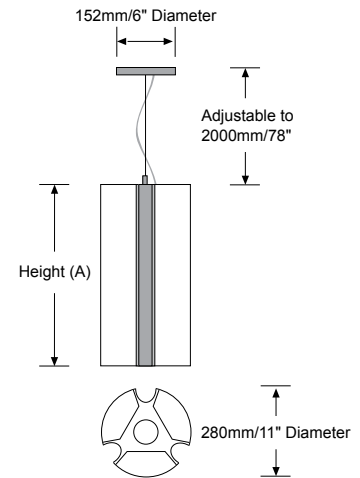

**Mechanical:** Mounts directly over a junction box (by others).

**Approvals:** ETL.

WALL  
WEB PIN™ 569

CEILING  
WEB PIN™ 632

**A SPECIFY LAMP/LUMINAIRE TYPE**

Code:	Lamp:	Color CCT:	LED lumens:	Height (A):	Photometry:
43 6002	3 x 24/27W PL-L			457mm/18"	File# 436002
43 6052	48W LED	3000K	4080lm	457mm/18"	File# 436052
43 6053	48W LED	4000K	4560lm	457mm/18"	File# 436053
43 6003	3 x 36/39W PL-L			508mm/20"	File# 436003
43 6054	60W LED	3000K	5100lm	508mm/20"	File# 436054
43 6055	60W LED	4000K	5700lm	508mm/20"	File# 436055
43 6004	3 x 55W PL-L			610mm/24"	File# 436004
43 6056	72W LED	3000K	6120lm	610mm/24"	File# 436056
43 6057	72W LED	4000K	6840lm	610mm/24"	File# 436057
43 6005	3 x 40W PL-L			685mm/27"	File# 436005
43 6006	3 x 50W PL-L			685mm/27"	File# 436006
43 6007	3 x 80W PL-L			685mm/27"	File# 436007
43 6058	96W LED	3000K	8160lm	685mm/27"	File# 436058
43 6059	96W LED	4000K	9120lm	685mm/27"	File# 436059
43 6010	3 x 54W T5			1245mm/49"	File# 436010
43 6071	115W LED	3000K	9700lm	1245mm/49"	File# 436071
43 6072	115W LED	4000K	10800lm	1245mm/49"	File# 436072