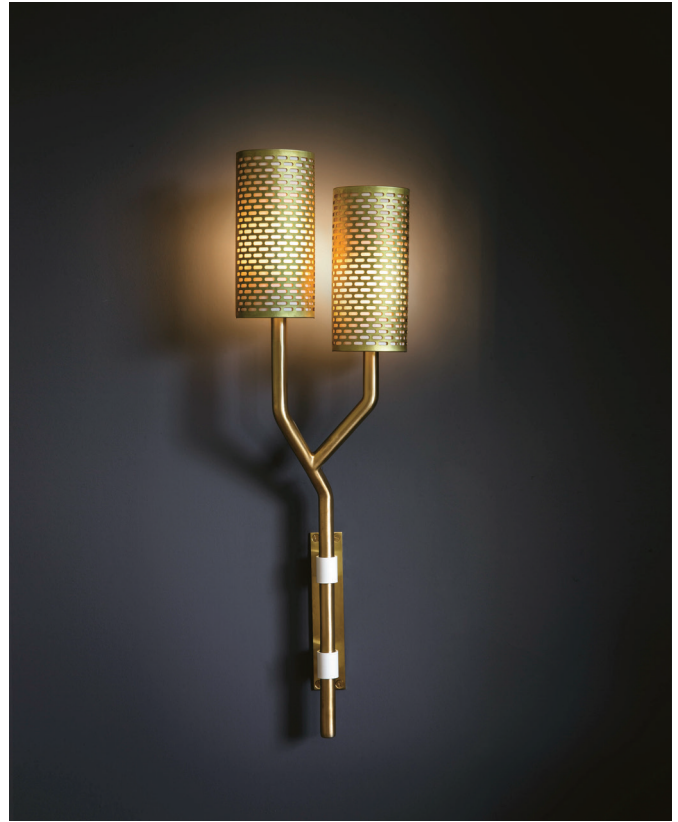

BERT | FRANK

YEW WALL LIGHT

Specification Sheet

Description:

Crafted from hand-brushed brass, with geometric laser-cut shades with fabric inserts, the Yew Wall Light makes a luxurious impression. Available in both left and right versions, it can be mounted as a pair.

Lamps:

- 13W E27 LED (UK/EU)
- OR 13W E26 LED (US)
- Ensure dimmable LED is used if this functionality is needed

Voltage:

- UK/EU - 230V
- US - 110V

Metal Finish:

- Brass (& ivory fabric)

Colour Finish:

- Black or White

Weight:

- 2.10 kg

Left