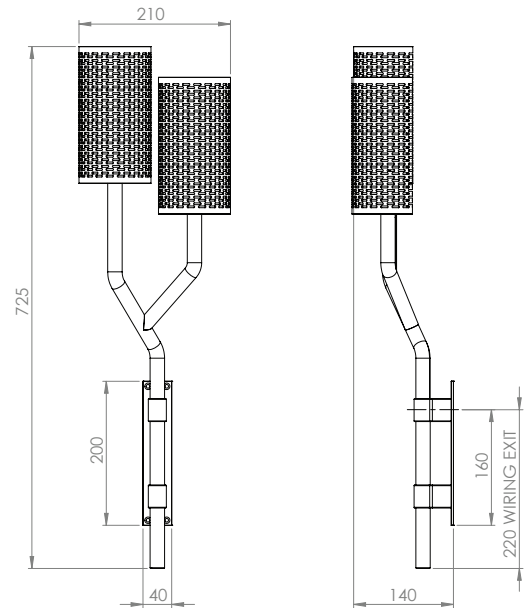

BERT | FRANK

YEW WALL LIGHT

Specification Sheet

Description:

Crafted from hand-brushed brass, with geometric laser-cut shades with fabric inserts, the Yew Wall Light makes a luxurious impression. Available in both left and right versions, it can be mounted as a pair.

Lamps:

- 13W E27 LED (UK/EU)
- OR 13W E26 LED (US)
- Ensure dimmable LED is used if this functionality is needed

Voltage:

- UK/EU - 230V
- US - 110V

Metal Finish:

- Brass (& ivory fabric)

Colour Finish:

- Black or White

Weight:

- 2.10 kg

Left