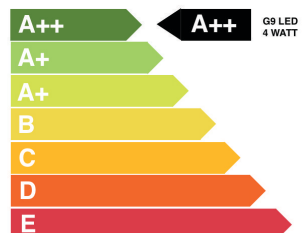

BERT | FRANK

RIDDLE WALL LIGHT - SINGLE

Specification Sheet

Description:

Featuring an adjustable, perforated machined brass shade with a fabric insert, the light can be directed to wash the wall or positioned away to highlight a desired area.

- Black or White

Weight:

- 1.8 kg

BERT | FRANK

RIDDLE
Floor Light - Double &
Single / Wall Light -
Double & Single / Pendant
/ Table Light

This luminaire is compatible with bulbs of the energy classes:

G9 LED
4 WATT