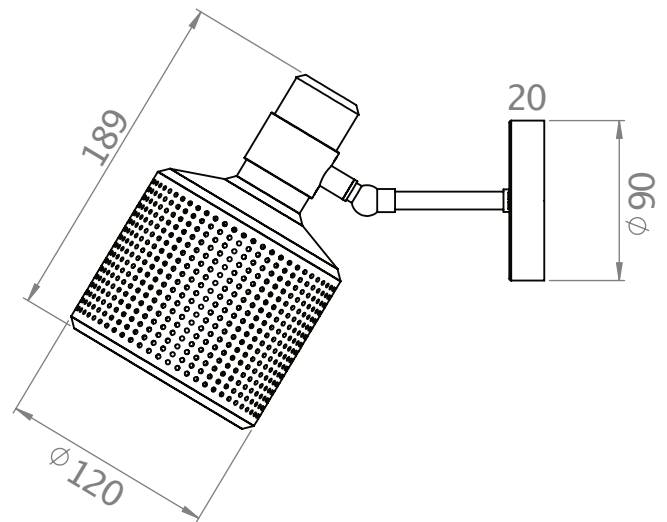

BERT | FRANK

RIDDLE WALL LIGHT - SINGLE

Specification Sheet

Description:

Featuring an adjustable, perforated machined brass shade with a fabric insert, the light can be directed to wash the wall or positioned away to highlight a desired area.

Lamps:

- 1 x 4W G9 LED
- Ensure dimmable LED is used if this functionality is needed

Voltage:

- UK/EU - 230V
- US - 110V

Metal Finish Options:

- Brass and Chrome
- Brass lacquered as standard

Colour Finish:

- Black or White

Weight:

- 1.8 kg

BERT | FRANK

RIDDLE
Floor Light - Double &
Single / Wall Light -
Double & Single / Pendant
/ Table Light

This luminaire is compatible with bulbs of the energy classes:

G9 LED
4 WATT