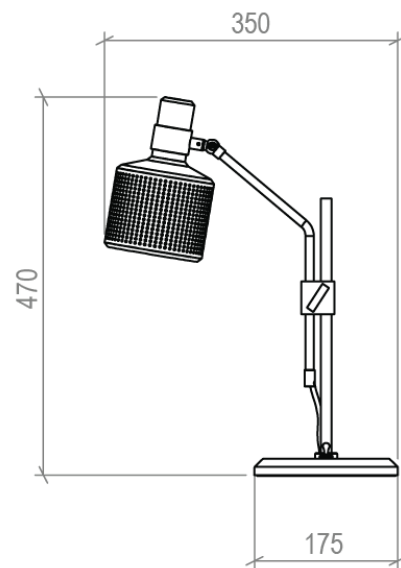

BERT | FRANK

RIDDLE TABLE LAMP - SINGLE

Specification Sheet

Description:

Casting a warm glow from a perforated shade with a fabric insert, the Riddle Table Lamp rotates to 270 degrees, allowing it to easily illuminate a desired space. A toggle switch at the base lends functional ease.

Weight:

- 5.5 kg

Flex:

- Supplied with 2m fabric covered flex as standard
- Longer flex available on request

Switch:

- Toggle switch on base

CE

BERT | FRANK

RIDDLE
Floor Light - Double &
Single / Wall Light -
Double & Single / Pendant
/ Table Light

This luminaire is compatible with bulbs of the energy classes:

874/2012