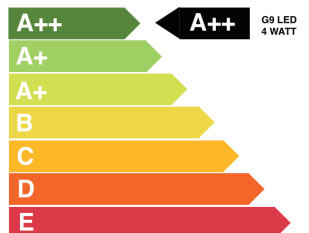

CE

BERT | FRANK

RIDDLE
Floor Light - Double &
Single / Wall Light -
Double & Single / Pendant
/ Table Light

This luminaire is compatible with bulbs of the energy classes: