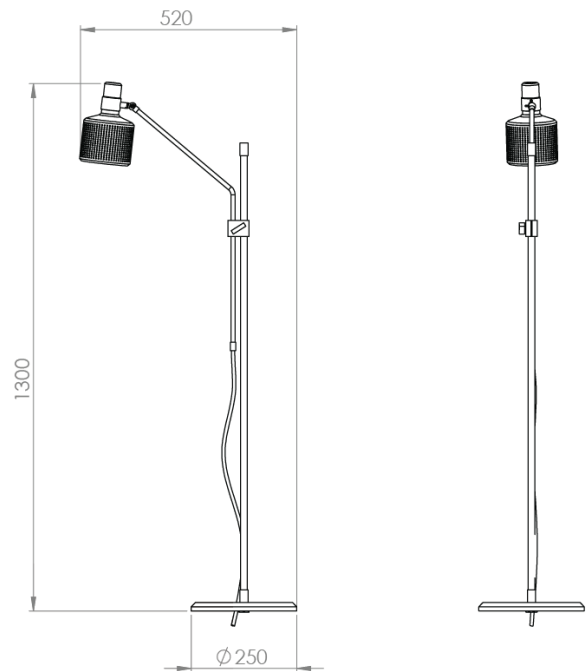

BERT | FRANK

RIDDLE FLOOR LAMP - SINGLE

Specification Sheet

Description:

Casting a warm glow from a perforated shade with a fabric insert, the Single Floor Lamp is the perfect light for a cosy reading nook. The arm rotates to 270 degrees to illuminate the desired space.

Lamps:

- 1 x 4W G9 LED

Voltage:

- UK/EU - 230V

- US - 110V

Metal Finish Options:

- Brass and Chrome

- Brass lacquered as standard

Colour Finish:

- Black or White

Weight:

- kg

Flex:

- Supplied with 2m fabric covered flex as standard

- Longer flex available on request

Switch:

- Inline foot switch in flex

CE

BERT | FRANK

RIDDLE
Floor Light - Double &
Single / Wall Light -
Double & Single / Pendant
/ Table Light

This luminaire is compatible with bulbs of the energy classes:

874/2012