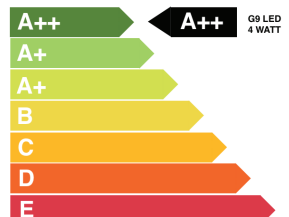

BERT | FRANK

RIDDLE FLOOR LAMP - SINGLE

Specification Sheet

Description:

Casting a warm glow from a perforated shade with a fabric insert, the Single Floor Lamp is the perfect light for a cosy reading nook. The arm rotates to 270 degrees to illuminate the desired space.

- Inline foot switch in flex

CE

BERT | FRANK

RIDDLE
Floor Light - Double &
Single / Wall Light -
Double & Single / Pendant
/ Table Light

This luminaire is compatible with bulbs of the energy classes:

874/2012