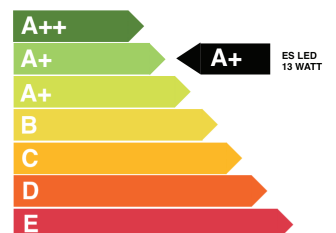

BERT | FRANK

PUGIL FLOOR LIGHT

Specification Sheet

Description:

Effortlessly elegant, the Pugil Floor Lamp features six ivory fabric shades which contrast with the warmth of hand-brushed brass arms. A stylish light that will complement any interior.

Weight:

- 5.65 kg

Flex:

- Supplied with 2m fabric covered flex as standard
- Longer flex available on request

BERT | FRANK

PUGIL
Floor Light

This luminaire is compatible with bulbs of the energy classes:

874/2012