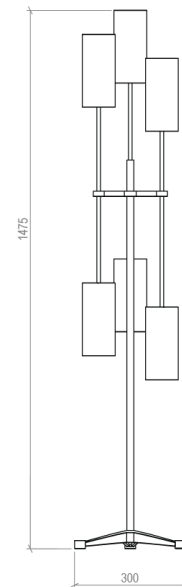

BERT | FRANK

PUGIL FLOOR LIGHT

Specification Sheet

Description:

Effortlessly elegant, the Pugil Floor Lamp features six ivory fabric shades which contrast with the warmth of hand-brushed brass arms. A stylish light that will complement any interior.

Lamps:

- 1 x 13W E27 LED (UK/EU)
- OR 1 x 13W E26 LED (US)
- Ensure dimmable LED is used if this functionality is needed

Voltage:

- UK/EU - 230V
- US - 110V

Metal Finish:

- Brass (& ivory fabric shades)
- Brass lacquered as standard

Weight:

- 5.65 kg

Flex:

- Supplied with 2m fabric covered flex as standard
- Longer flex available on request

BERT | FRANK

PUGIL
Floor Light

This luminaire is compatible with bulbs of the energy classes:

874/2012