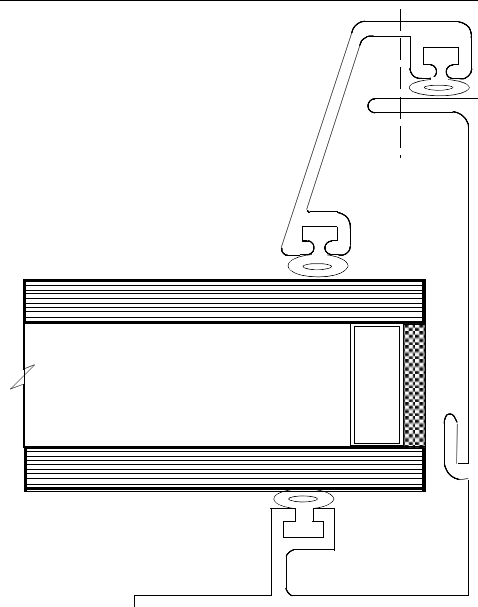

SEALED DOUBLE
GLAZED UNIT

SECTION C-C

DRAUGHT
EXCLUDERS

EXTRUDED CILL SECTION

BG

BARN GLASS GROUP LTD
7, SANDIFORD ROAD
KIMPTON ROAD INDUSTRIAL ESTATE
SUTTON, SURREY. SM3 9RN
TEL:-020 8644 7444 FAX:-020 8641 5853

DRG NO:-	REV	TITLE :- SECTION THROUGH GABLE END
DRAWN BY:-		
SCALE:-		
DATE:-		