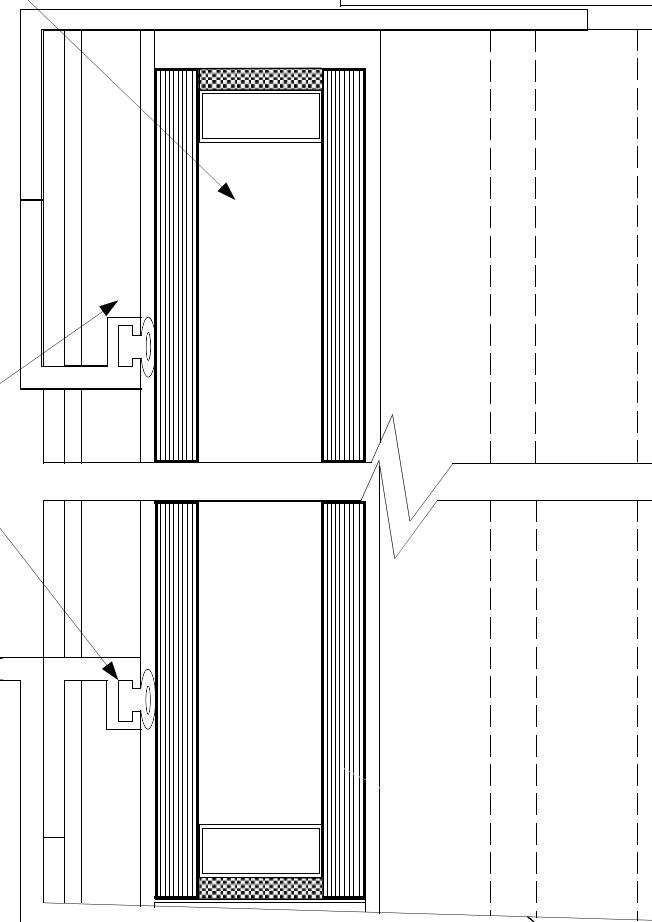

SEALED DOUBLE
GLAZED UNIT

SECTION C-C

DRAUGHT
EXCLUDERS

EXTRUDED CILL SECTION

BG

BARN GLASS GROUP LTD
7, SANDIFORD ROAD
KIMPTON ROAD INDUSTRIAL ESTATE
SUTTON, SURREY. SM3 9RN
TEL:-020 8644 7444 FAX:-020 8641 5853

DRG NO:-	REV	TITLE :- SECTION THROUGH GABLE END
DRAWN BY:-		
SCALE:-		
DATE:-		