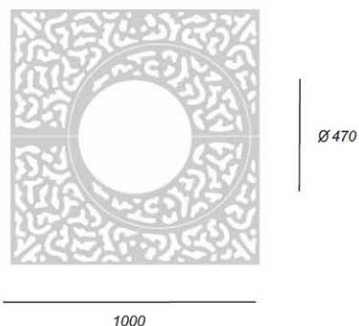

Excentrico Tree Grille

Composition

Manufactured from ductile cast iron. Primed coat with Grey forge top coat. Wrought Iron effect, anti-corrosion finish.

Size

Length 1000mm
Diameter 470mm

Bailey Streetscene Ltd