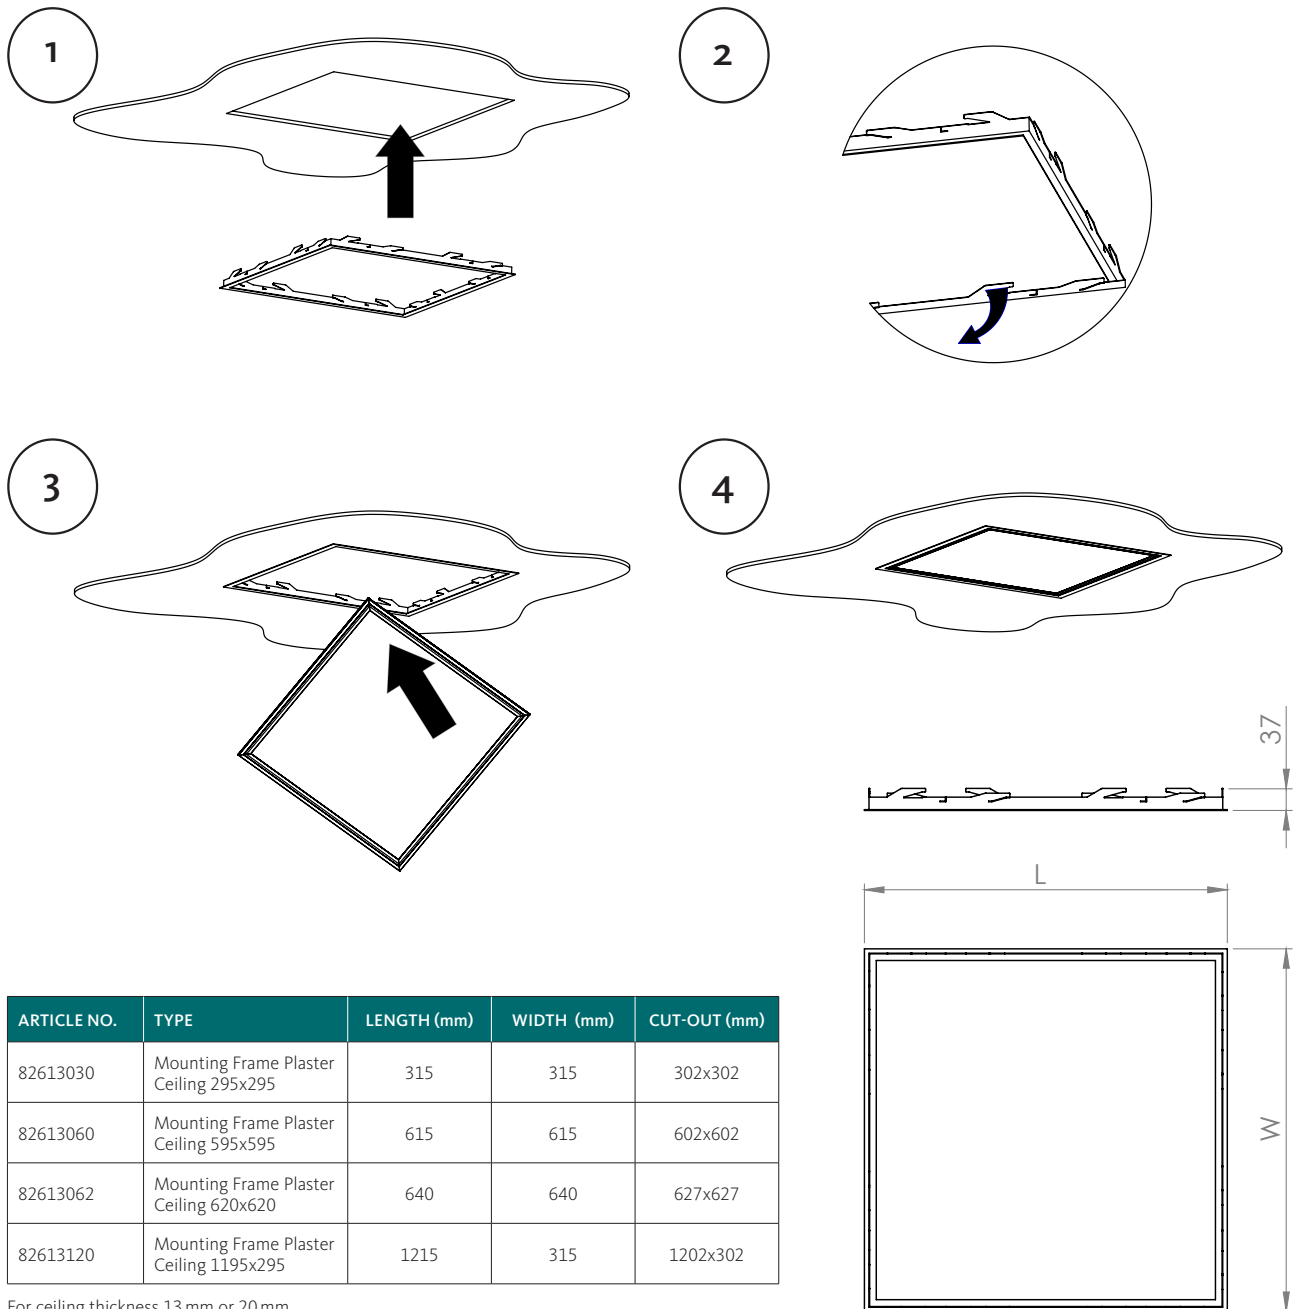

# Aura Lunaria/Lanternin recessed frame

Installation manual

ARTICLE NO.	TYPE	LENGTH (mm)	WIDTH (mm)	CUT-OUT (mm)
82613030	Mounting Frame Plaster Ceiling 295x295	315	315	302x302
82613060	Mounting Frame Plaster Ceiling 595x595	615	615	602x602
82613062	Mounting Frame Plaster Ceiling 620x620	640	640	627x627
82613120	Mounting Frame Plaster Ceiling 1195x295	1215	315	1202x302

For ceiling thickness 13 mm or 20 mm.