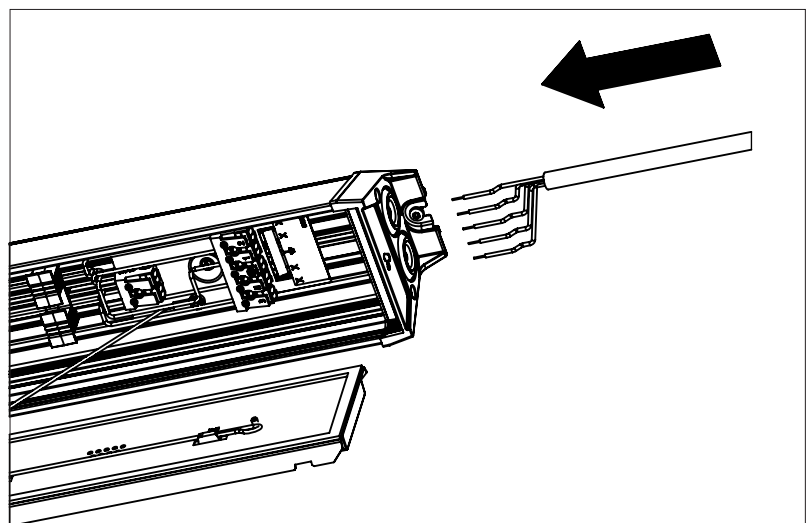

Helags

Installation manual – ceiling

4

5

2x

Replaceable control gear
by a professional.

Replaceable LED light
source by a professional
or manufacturer.

DALI: Basic insulation between
supply- and control-terminals.

Keep inside cables away!

Catenary wire