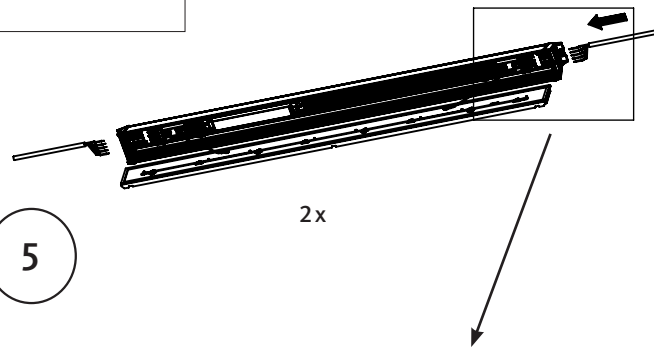

Helags

Installation manual – ceiling

4

5

2x

Replaceable control gear
by a professional.

Replaceable LED light
source by a professional
or manufacturer.

DALI: Basic insulation between
supply- and control-terminals.

Keep inside cables away!

Catenary wire