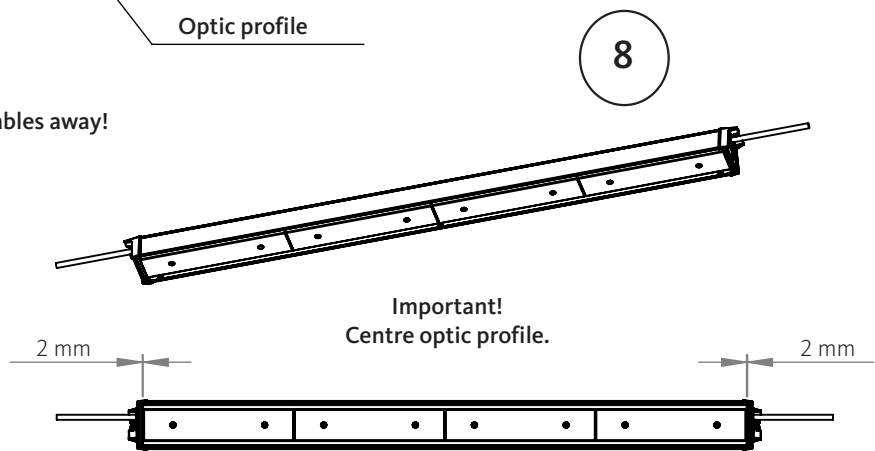

Helags

Installation manual – ceiling

4

5

2x

Replaceable control gear
by a professional.

Replaceable LED light
source by a professional
or manufacturer.

DALI: Basic insulation between
supply- and control-terminals.

Keep inside cables away!

Catenary wire