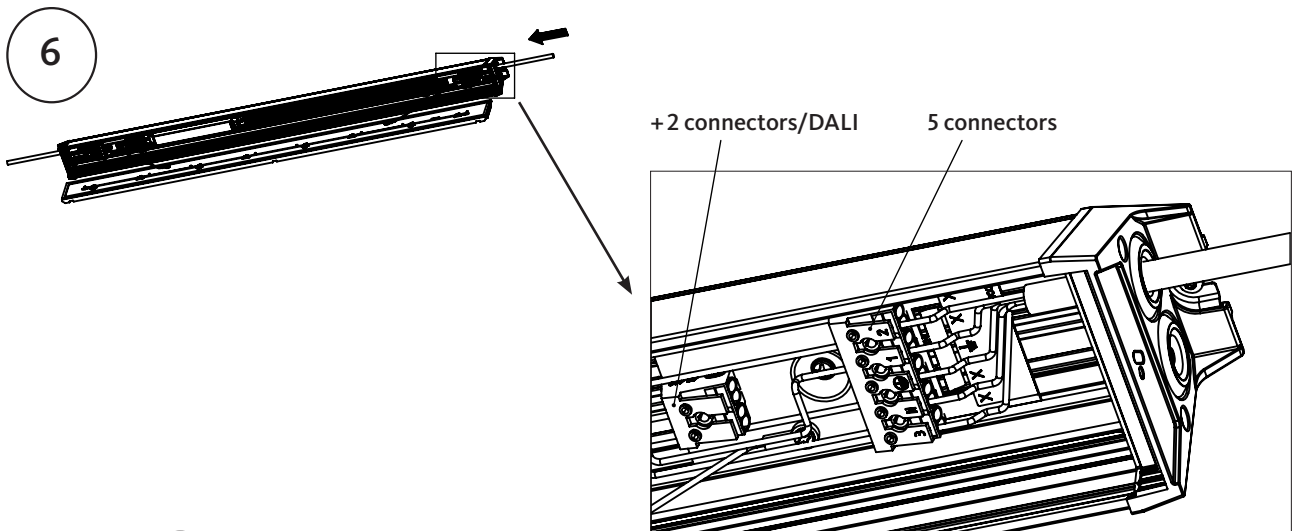

Helags

Installation manual – ceiling

4

5

2x

Replaceable control gear
by a professional.

Replaceable LED light
source by a professional
or manufacturer.

DALI: Basic insulation between
supply- and control-terminals.

Keep inside cables away!

Catenary wire