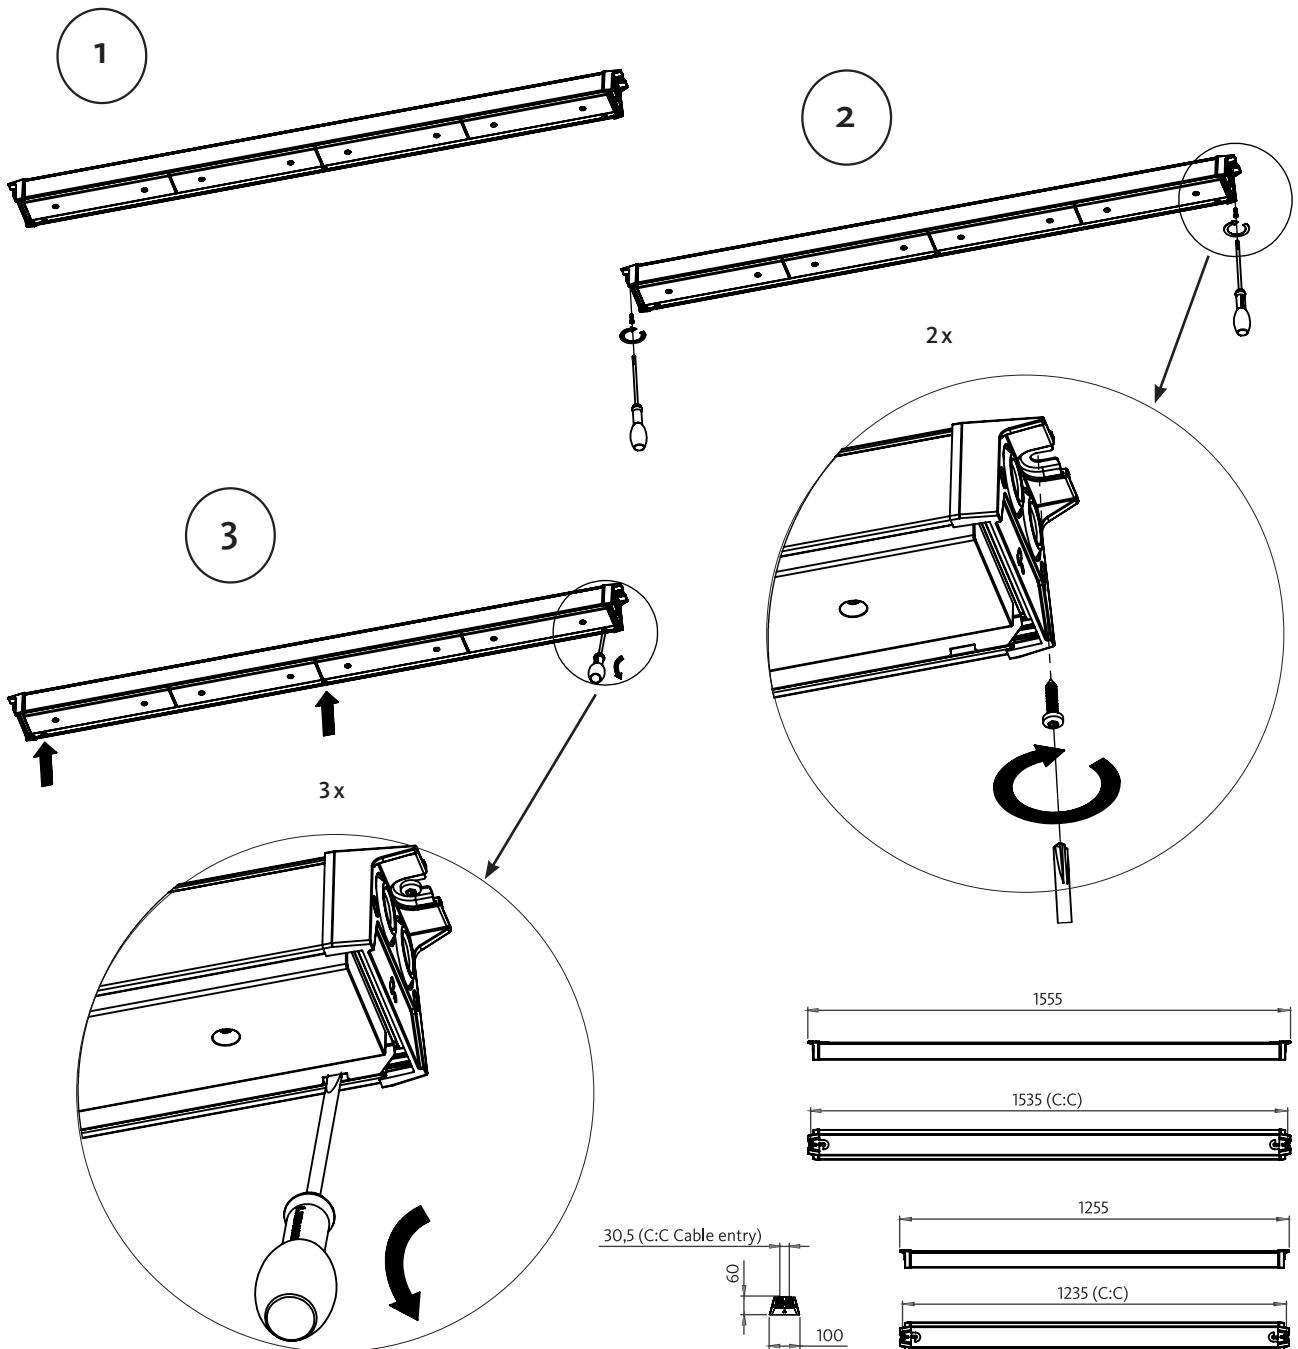

Helags

Installation manual – ceiling

4

5

2x

Replaceable control gear
by a professional.

Replaceable LED light
source by a professional
or manufacturer.

DALI: Basic insulation between
supply- and control-terminals.

Keep inside cables away!

Catenary wire