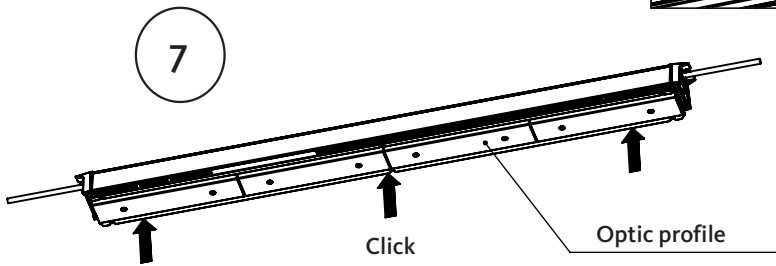

Helags

Installation manual – ceiling

4

5

2x

Replaceable control gear
by a professional.

Replaceable LED light
source by a professional
or manufacturer.

DALI: Basic insulation between
supply- and control-terminals.

Keep inside cables away!

Catenary wire