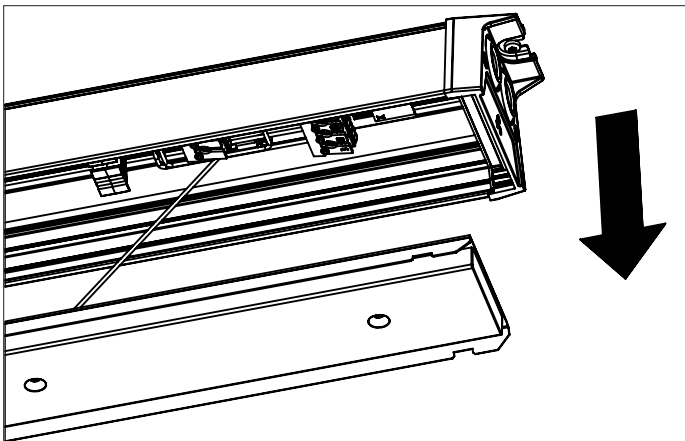

Helags

Installation manual – ceiling

4

5

2x

Replaceable control gear
by a professional.

Replaceable LED light
source by a professional
or manufacturer.

DALI: Basic insulation between
supply- and control-terminals.

Keep inside cables away!

Catenary wire