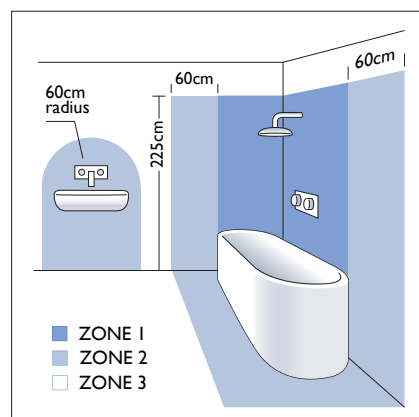

1 x 60w E27		excl.
----------------	--	-------

Zone	<b>3</b>
------	----------

Astro Lighting Ltd.  
G2 River Way, Harlow  
CM20 2DP, Great Britain

T: +44 (0) 1279 427001  
F: +44 (0) 1279 427002  
sales@astrolighting.co.uk  
www.astrolighting.co.uk