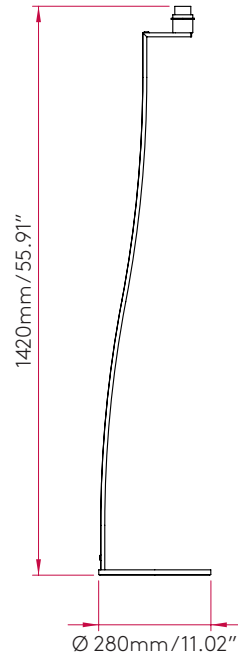

SOFIA FLOOR 7718

SKU 1209017

astro

PRODUCT SPECIFICATION

GENERAL

FINISH:	Matt Nickel	GROSS WEIGHT:	23.1 (lbs)
MAIN MATERIAL:	Metal - Mild Steel	CLASS:	cETLus (Class I)
DIMENSIONS:	H: 1420mm Dia: 280mm H: 55.91" Dia: 11.02"	LISTING LOCATION:	Dry
INSTALLATION ORIENTATION:	Not Applicable	FITTING METHOD:	Not Applicable
CUT OUT HOLE:	Not Applicable	ADA COMPLIANT:	Not Applicable
RECESS DEPTH:	Not Applicable	IC RATING:	Not Applicable
FIRE RATING:	Not Applicable	VOLTAGE:	Mains 120 (V)
CABLE LENGTH:	2250mm / 88.58"		

LAMP

LIGHT SOURCE:	E26/Medium	MACADAM ELLIPSE:	Not Applicable
MAXIMUM WATTAGE:	60W Max	UGR:	Not Applicable
MAXIMUM LAMP LENGTH:	185mm / 7.28"	BEAM ANGLE:	Not Applicable
LAMP INCLUDED?	No	TILT ADJUSTMENT ANGLE:	Not Applicable
DELIVERED LUMENS:	Lamp Dependent	ROTATION ADJUSTMENT ANGLE:	Not Applicable
COLOR TEMP:	Lamp Dependent	AVERAGE LIFESPAN:	Lamp Dependent
CRI:	Lamp Dependent	L70:	Not Applicable
R9:	Lamp Dependent		

ADDITIONAL INFORMATION

SHADE SOLD SEPARATELY

BOX QUANTITY X1

PRODUCT ELEVATIONS

WITHOUT SHADE

WITH SHADE