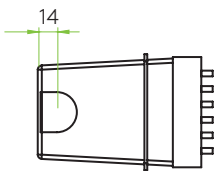

RIB 7834
SKU 1205002

astro

PRODUCT SPECIFICATION

GENERAL

| | | | |
|----------------------------------|-------------------------|------------------------|--|
| FINISH: | Painted Silver | CABLE LENGTH: | Not Applicable |
| MAIN MATERIAL: | Metal - Aluminium | GROSS WEIGHT: | 0.95 (kg) |
| DIMENSIONS: | H:81mm W: 230mm D:123mm | CLASS: | CE (Class I) |
| INSTALLATION ORIENTATION: | Wall Mount | IP RATING: | IP54 |
| CUT OUT HOLE: | H: 82mm W: 222mm | BATHROOM ZONE: | Zone 1,2,3 |
| RECESS DEPTH: | 95mm | VOLTAGE: | Mains 230V |
| FIRE RATING: | Not Applicable | PRODUCT F MARK: | Suitable for mounting on flammable materials |

LAMP

| | | | |
|-----------------------------|------------------------|-----------------------------------|----------------|
| LIGHT SOURCE: | Through-Hole | MACADAM ELIPSE: | 7-Step |
| MAXIMUM WATTAGE: | 24 x 0.2W Through-Hole | UGR: | Not Applicable |
| MAXIMUM LAMP LENGTH: | Not Applicable | BEAM ANGLE: | Not Applicable |
| LAMP INCLUDED? | Yes (Integral) | TILT ADJUSTMENT ANGLE: | Not Applicable |
| LUMINOUS FLUX: | 115.03 (lm) | ROTATION ADJUSTMENT ANGLE: | Not Applicable |
| COLOUR TEMP: | 3000 (K) | AVERAGE LIFESPAN: | Not Applicable |
| CRI: | 80 | L70: | To Be Advised |
| R9: | -2.2 | | |

ADDITIONAL INFORMATION

 1000 HOURS SALT-SPRAY TESTED

BOX QUANTITY X18

PRODUCT ELEVATIONS

TOP

SIDE

FRONT

SIDE