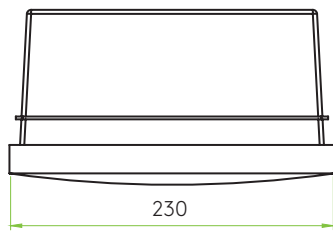

RIB 7834
SKU 1205002

astro

PRODUCT SPECIFICATION

GENERAL

| | | | |
|----------------------------------|-------------------------|------------------------|--|
| FINISH: | Painted Silver | CABLE LENGTH: | Not Applicable |
| MAIN MATERIAL: | Metal - Aluminium | GROSS WEIGHT: | 0.95 (kg) |
| DIMENSIONS: | H:81mm W: 230mm D:123mm | CLASS: | CE (Class I) |
| INSTALLATION ORIENTATION: | Wall Mount | IP RATING: | IP54 |
| CUT OUT HOLE: | H: 82mm W: 222mm | BATHROOM ZONE: | Zone 1,2,3 |
| RECESS DEPTH: | 95mm | VOLTAGE: | Mains 230V |
| FIRE RATING: | Not Applicable | PRODUCT F MARK: | Suitable for mounting on flammable materials |

LAMP

| | | | |
|-----------------------------|------------------------|-----------------------------------|----------------|
| LIGHT SOURCE: | Through-Hole | MACADAM ELIPSE: | 7-Step |
| MAXIMUM WATTAGE: | 24 x 0.2W Through-Hole | UGR: | Not Applicable |
| MAXIMUM LAMP LENGTH: | Not Applicable | BEAM ANGLE: | Not Applicable |
| LAMP INCLUDED? | Yes (Integral) | TILT ADJUSTMENT ANGLE: | Not Applicable |
| LUMINOUS FLUX: | 115.03 (lm) | ROTATION ADJUSTMENT ANGLE: | Not Applicable |
| COLOUR TEMP: | 3000 (K) | AVERAGE LIFESPAN: | Not Applicable |
| CRI: | 80 | L70: | To Be Advised |
| R9: | -2.2 | | |

ADDITIONAL INFORMATION

 1000 HOURS SALT-SPRAY TESTED

BOX QUANTITY X18

PRODUCT ELEVATIONS

TOP

SIDE

FRONT

SIDE