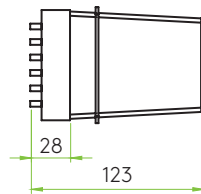

RIB 7834
SKU 1205002

astro

PRODUCT SPECIFICATION

GENERAL

| | | | |
|----------------------------------|-------------------------|------------------------|--|
| FINISH: | Painted Silver | CABLE LENGTH: | Not Applicable |
| MAIN MATERIAL: | Metal - Aluminium | GROSS WEIGHT: | 0.95 (kg) |
| DIMENSIONS: | H:81mm W: 230mm D:123mm | CLASS: | CE (Class I) |
| INSTALLATION ORIENTATION: | Wall Mount | IP RATING: | IP54 |
| CUT OUT HOLE: | H: 82mm W: 222mm | BATHROOM ZONE: | Zone 1,2,3 |
| RECESS DEPTH: | 95mm | VOLTAGE: | Mains 230V |
| FIRE RATING: | Not Applicable | PRODUCT F MARK: | Suitable for mounting on flammable materials |

LAMP

| | | | |
|-----------------------------|------------------------|-----------------------------------|----------------|
| LIGHT SOURCE: | Through-Hole | MACADAM ELIPSE: | 7-Step |
| MAXIMUM WATTAGE: | 24 x 0.2W Through-Hole | UGR: | Not Applicable |
| MAXIMUM LAMP LENGTH: | Not Applicable | BEAM ANGLE: | Not Applicable |
| LAMP INCLUDED? | Yes (Integral) | TILT ADJUSTMENT ANGLE: | Not Applicable |
| LUMINOUS FLUX: | 115.03 (lm) | ROTATION ADJUSTMENT ANGLE: | Not Applicable |
| COLOUR TEMP: | 3000 (K) | AVERAGE LIFESPAN: | Not Applicable |
| CRI: | 80 | L70: | To Be Advised |
| R9: | -2.2 | | |

ADDITIONAL INFORMATION

 1000 HOURS SALT-SPRAY TESTED

BOX QUANTITY X18

PRODUCT ELEVATIONS

TOP

SIDE

FRONT

SIDE