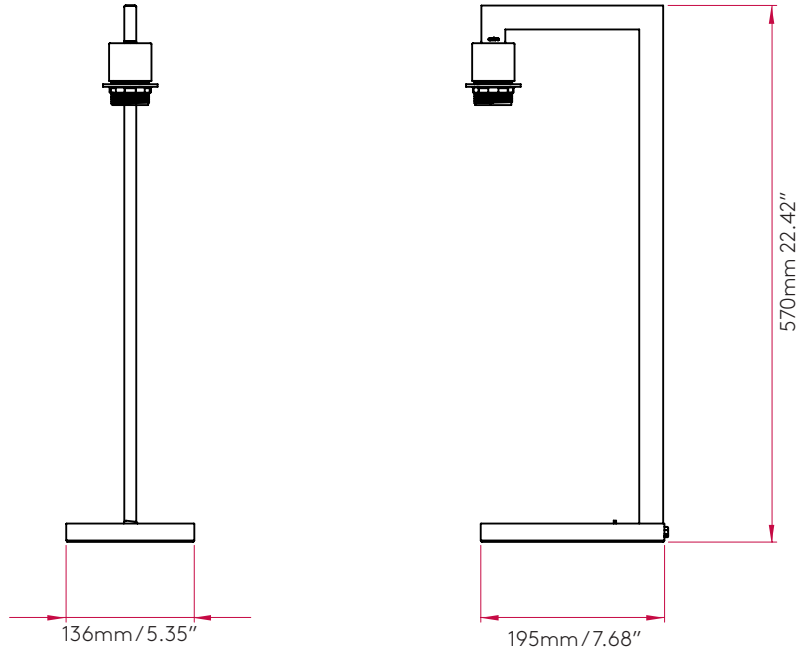

PRODUCT ELEVATIONS

WITHOUT SHADE