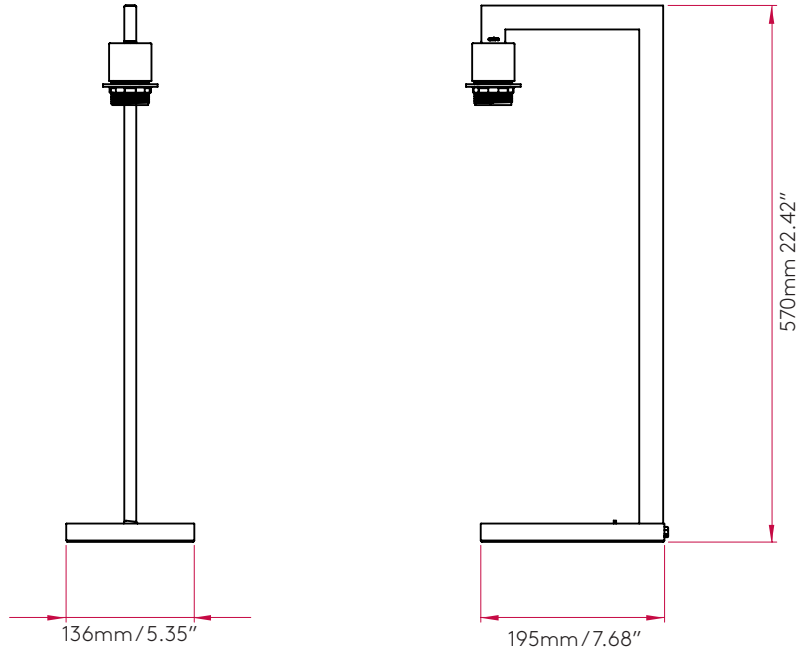

RAVELLO TABLE 7706

SKU 1222022

astro

PRODUCT SPECIFICATION

GENERAL

| | | | |
|----------------------------------|---|--------------------------|------------------|
| FINISH: | Polished Chrome | GROSS WEIGHT: | 5.51 (lbs) |
| MAIN MATERIAL: | Metal - Mild Steel | CLASS: | cETLus (Class I) |
| DIMENSIONS: | H: 570mm W: 136mm D: 195mm H: 22.42" W: 5.35" D: 7.68" | LISTING LOCATION: | Dry |
| INSTALLATION ORIENTATION: | Not Applicable | FITTING METHOD: | Not Applicable |
| CUT OUT HOLE: | Not Applicable | ADA COMPLIANT: | Not Applicable |
| RECESS DEPTH: | Not Applicable | IC RATING: | Not Applicable |
| FIRE RATING: | Not Applicable | VOLTAGE: | Mains 120 (V) |
| CABLE LENGTH: | 2250 (mm) | | |

LAMP

| | | | |
|-----------------------------|----------------|-----------------------------------|----------------|
| LIGHT SOURCE: | E26/Medium | MACADAM ELLIPSE: | Not Applicable |
| MAXIMUM WATTAGE: | 60W Max | UGR: | Not Applicable |
| MAXIMUM LAMP LENGTH: | 120mm / 4.72" | BEAM ANGLE: | Not Applicable |
| LAMP INCLUDED? | No | TILT ADJUSTMENT ANGLE: | Not Applicable |
| DELIVERED LUMENS: | Lamp Dependent | ROTATION ADJUSTMENT ANGLE: | Not Applicable |
| COLOR TEMP: | Lamp Dependent | AVERAGE LIFESPAN: | Lamp Dependent |
| CRI: | Lamp Dependent | L70: | Not Applicable |
| R9: | Lamp Dependent | | |

ADDITIONAL INFORMATION

SHADE SOLD SEPARATELY

BOX QUANTITY X2

PRODUCT ELEVATIONS

WITHOUT SHADE

WITH SHADE