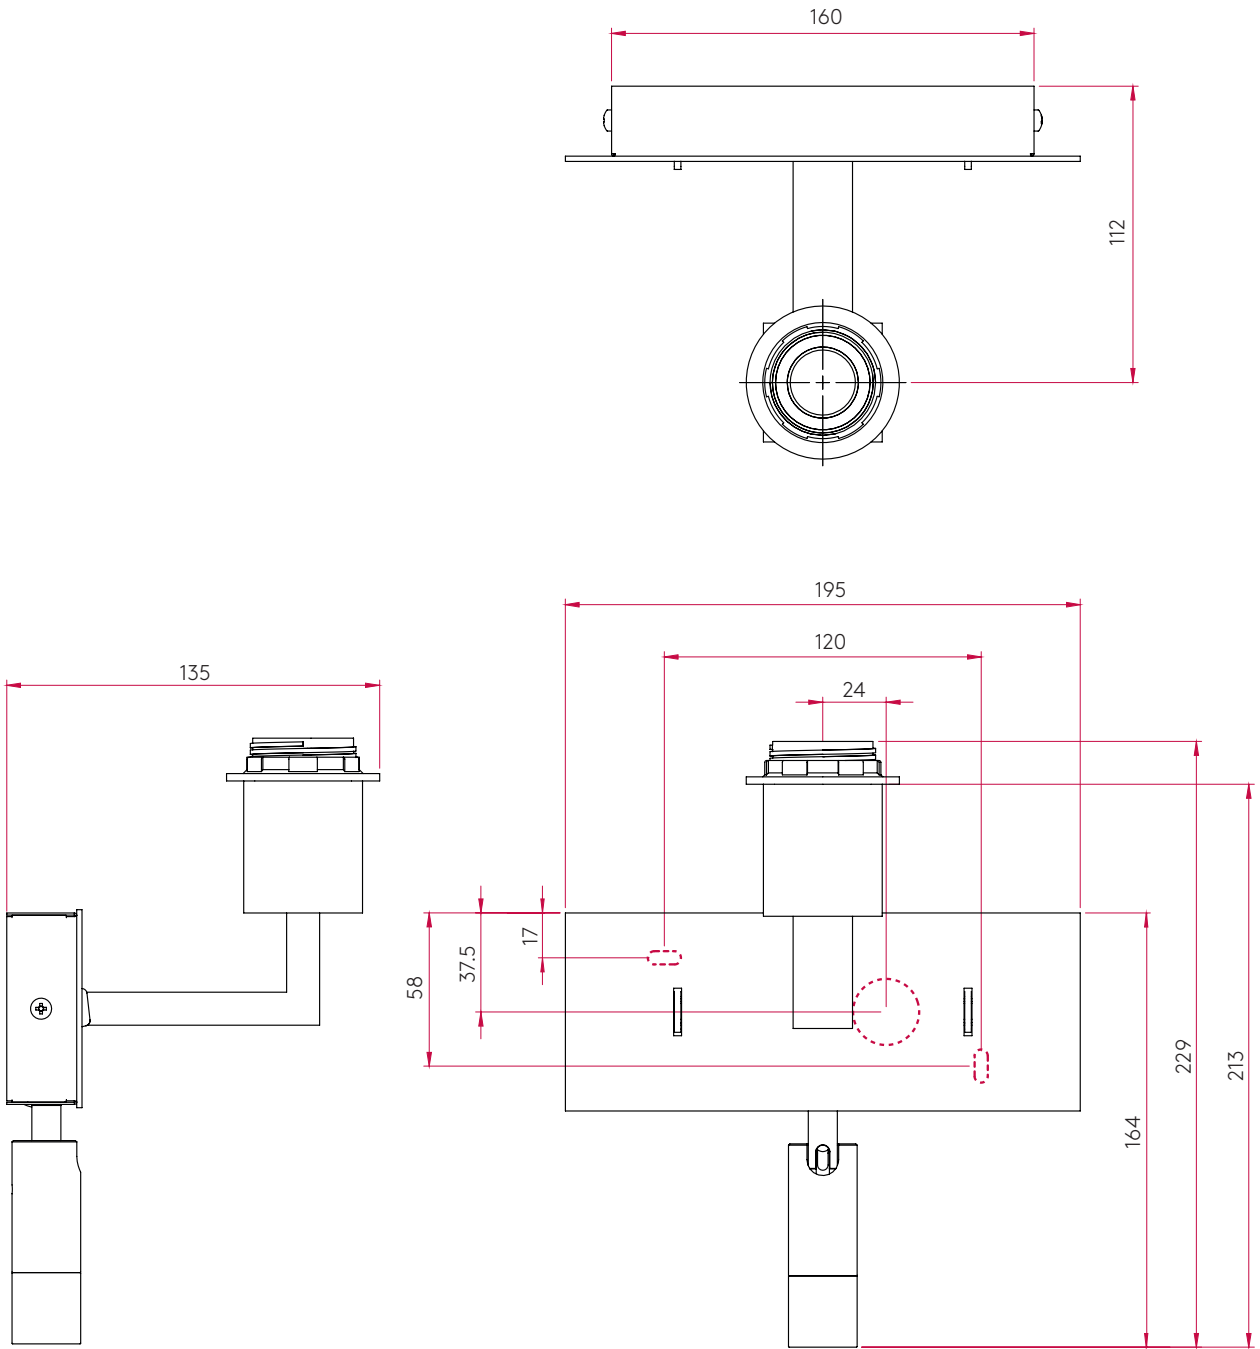

PRODUCT SPECIFICATION

GENERAL

FINISH:	Polished Chrome	CABLE LENGTH:	Not Applicable
MAIN MATERIAL:	Metal - Mild Steel	GROSS WEIGHT:	1.5 (kg)
DIMENSIONS:	H:229mm W:195mm D:135mm	CLASS:	CE (Class I)
INSTALLATION ORIENTATION:	Wall Mount - Horizontal	IP RATING:	IP20
CUT OUT HOLE:	Not Applicable	BATHROOM ZONE:	Zone 3
RECESS DEPTH:	Not Applicable	VOLTAGE:	Mains 230v
FIRE RATING:	Not Applicable	PRODUCT F MARK:	Suitable for mounting on flammable materials

MAIN LAMP

LIGHT SOURCE:	E27/ES	R9:	Lamp Dependant
MAXIMUM WATTAGE:	1 x 60W Max	MACADAM ELIPSE:	Not Applicable
MAXIMUM LAMP LENGTH:	145 (mm)	UGR:	Not Applicable
LAMP INCLUDED?	No	BEAM ANGLE:	Not Applicable
LUMINOUS FLUX:	Lamp Dependant	AVERAGE LIFESPAN:	Lamp Dependant
COLOUR TEMP:	Lamp Dependant	L70:	Not Applicable
CRI:	Lamp Dependant		

ADDITIONAL LAMP

LIGHT SOURCE:	High Power LED	MACADAM ELIPSE:	3-Step
MAXIMUM WATTAGE:	1W	UGR:	Not Applicable
LAMP INCLUDED?	Yes (Integral)	BEAM ANGLE:	To Be Advised
LUMINOUS FLUX:	58 (lm)	TILT ADJUSTMENT ANGLE:	90 (Degrees)
COLOUR TEMP:	2700 (K)	ROTATION ADJUSTMENT ANGLE:	180 (Degrees)
CRI:	85	AVERAGE LIFESPAN:	60,000 (Hrs)
R9:	To Be Advised	L70:	To Be Advised

PRODUCT ELEVATIONS

ADDITIONAL INFORMATION

SHADE SOLD SEPARATELY

BOX QUANTITY X6