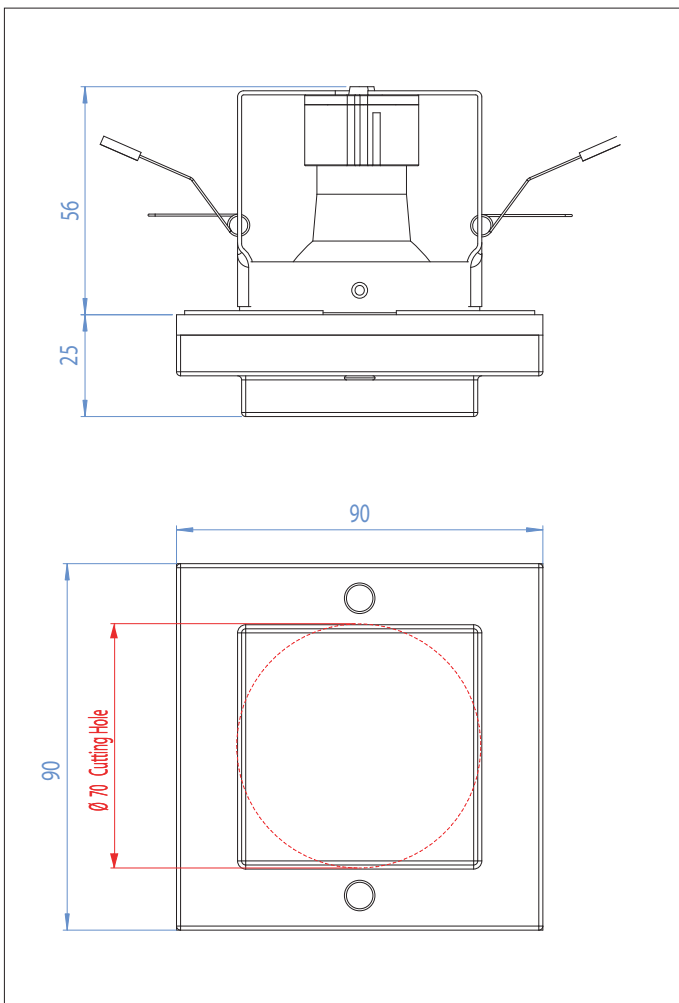

5565 Mint

1 x 50w GU10		excluded
-----------------	--	----------

Zones	1	2	3
-------	----------	----------	----------

Astro Lighting Ltd.
G2 River Way,
Harlow,
Essex,
CM20 2DP
Great Britain

tel: +44 (0) 1279 427001
fax: +44 (0) 1279 427002
email: sales@astrolighting.co.uk
www.astrolighting.co.uk