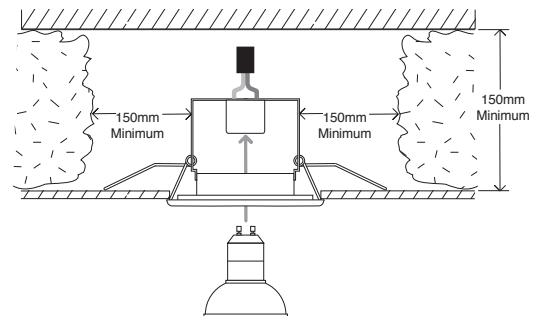

5565 Mint

1 x 50w GU10		excluded
-----------------	--	----------

Zones	1	2	3
-------	----------	----------	----------

Astro Lighting Ltd.
G2 River Way,
Harlow,
Essex,
CM20 2DP
Great Britain

tel: +44 (0) 1279 427001
fax: +44 (0) 1279 427002
email: sales@astrolighting.co.uk
www.astrolighting.co.uk