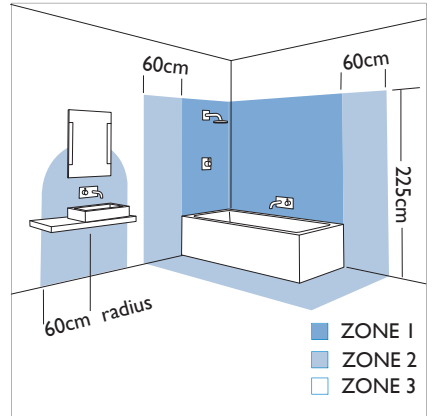

5565 Mint

1 x 50w GU10		excluded
-----------------	--	----------

Zones	1	2	3
-------	----------	----------	----------

Astro Lighting Ltd.
G2 River Way,
Harlow,
Essex,
CM20 2DP
Great Britain

tel: +44 (0) 1279 427001
fax: +44 (0) 1279 427002
email: sales@astrolighting.co.uk
www.astrolighting.co.uk