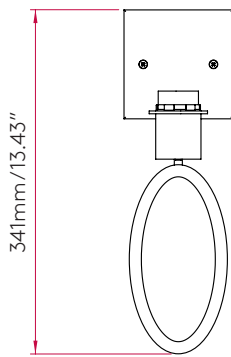

PRODUCT ELEVATIONS

WITHOUT SHADE