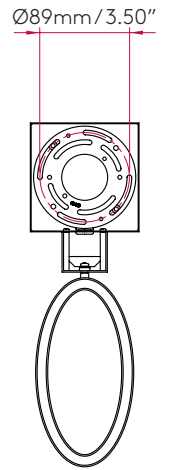

PRODUCT ELEVATIONS

WITHOUT SHADE