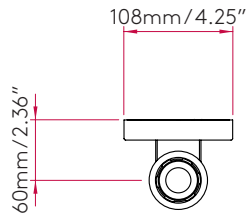

PRODUCT ELEVATIONS

WITHOUT SHADE