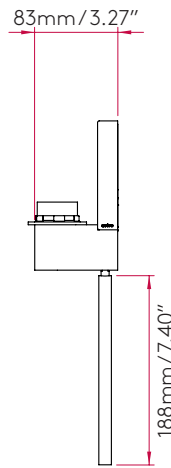

PRODUCT ELEVATIONS

WITHOUT SHADE