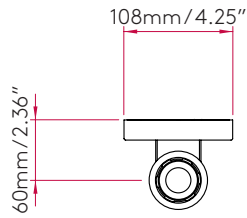

PRODUCT ELEVATIONS

WITHOUT SHADE