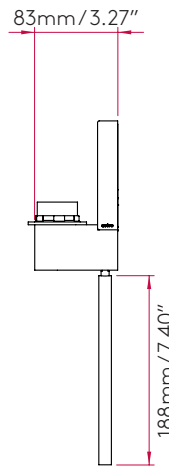

PRODUCT ELEVATIONS

WITHOUT SHADE