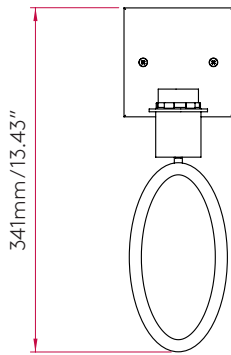

PRODUCT ELEVATIONS

WITHOUT SHADE