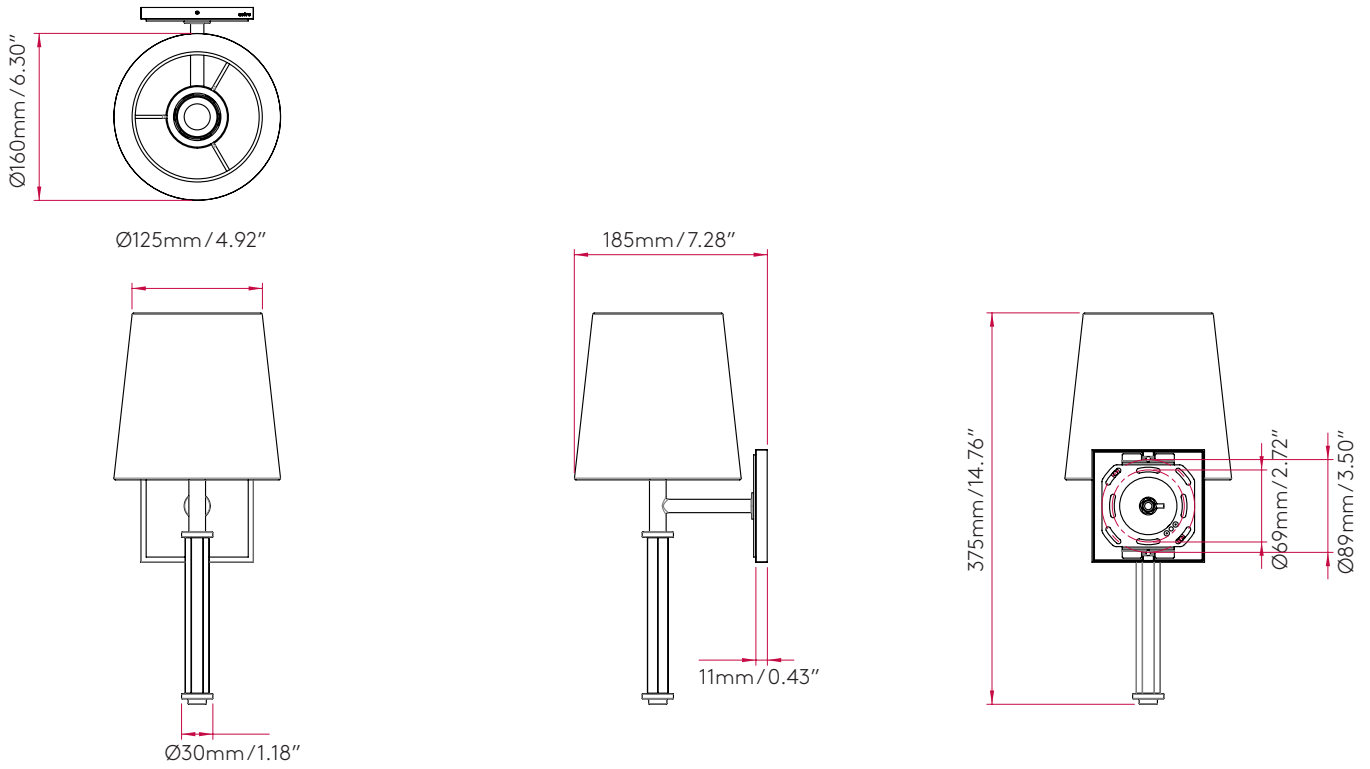

PRODUCT SPECIFICATION

GENERAL

FINISH:	Polished Chrome	GROSS WEIGHT:	2.38 (lbs)
MAIN MATERIAL:	Metal - Mild Steel	CLASS:	cETLus (Class I)
DIMENSIONS:	H: 282mm W: 108mm D: 127mm H: 11.10" W: 4.25" D: 5"	LISTING LOCATION:	Dry
INSTALLATION ORIENTATION:	Wall Mount - Vertical	FITTING METHOD:	4" Octagon Box
CUT OUT HOLE:	Not Applicable	ADA COMPLIANT:	No
RECESS DEPTH:	Not Applicable	IC RATING:	Not Applicable
FIRE RATING:	Not Applicable	VOLTAGE:	Mains 120 (V)
CABLE LENGTH:	Not Applicable		

LAMP

LIGHT SOURCE:	E26/Medium	MACADAM ELIPSE:	Not Applicable
MAXIMUM WATTAGE:	60W Max	UGR:	Not Applicable
MAXIMUM LAMP LENGTH:	120mm / 4.72"	BEAM ANGLE:	Not Applicable
LAMP INCLUDED?	No	TILT ADJUSTMENT ANGLE:	Not Applicable
DELIVERED LUMENS:	Lamp Dependent	ROTATION ADJUSTMENT ANGLE:	Not Applicable
COLOR TEMP:	Lamp Dependent	AVERAGE LIFESPAN:	Lamp Dependent
CRI:	Lamp Dependent	L70:	Not Applicable
R9:	Lamp Dependent		

ADDITIONAL INFORMATION

SHADE SOLD SEPARATELY

BOX QUANTITY X6

PRODUCT ELEVATIONS

WITH SHADE

WITHOUT SHADE