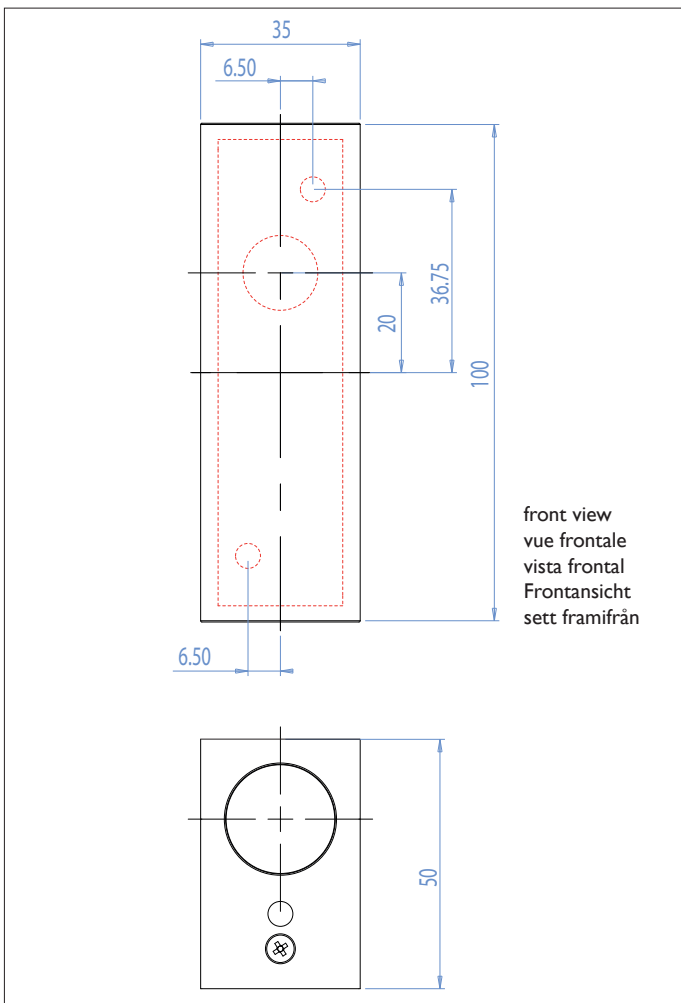

7275 Bloc

2x1w LED		incl.
LED Driver		incl.
3000K	58 lm	CRI 80

Zone	2	3
------	----------	----------

Astro Lighting Ltd.
G2 River Way, Harlow
CM20 2DP, Great Britain

T: +44 (0) 1279 427001
F: +44 (0) 1279 427002
sales@astrolighting.co.uk
www.astrolighting.co.uk