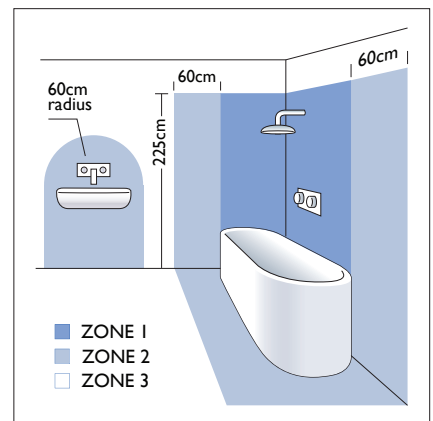

7275 Bloc

2x1w LED		incl.
LED Driver		incl.
3000K	58 lm	CRI 80

Zone	2	3
------	----------	----------

Astro Lighting Ltd.
G2 River Way, Harlow
CM20 2DP, Great Britain

T: +44 (0) 1279 427001
F: +44 (0) 1279 427002
sales@astrolighting.co.uk
www.astrolighting.co.uk